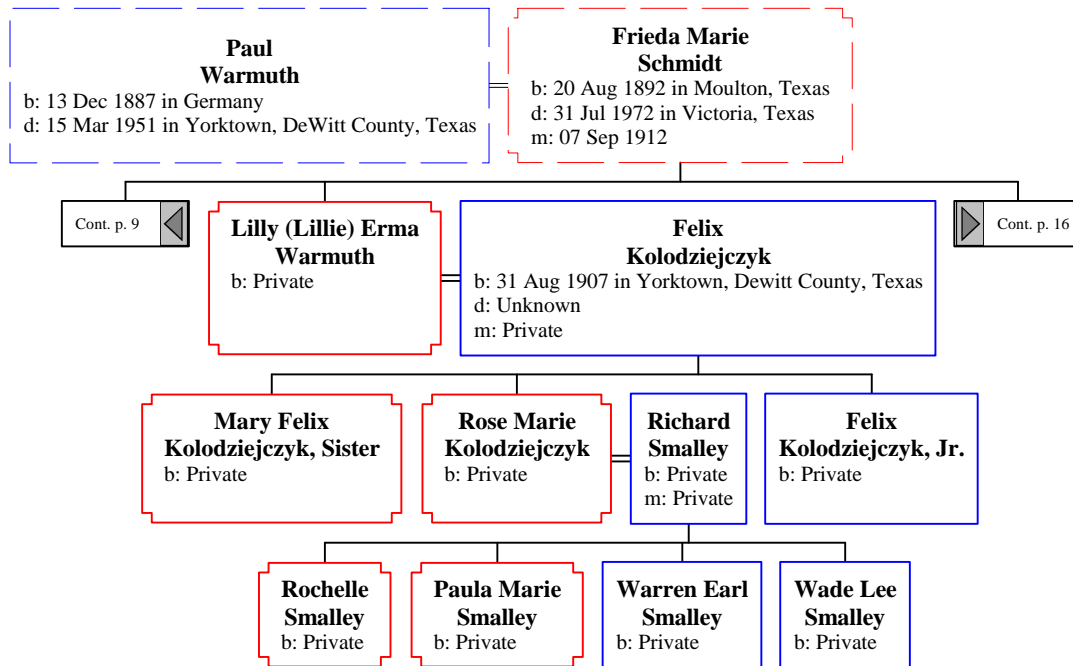

Descendants of Karl Wilhelm (Carl) Warmuth (12 of 19)