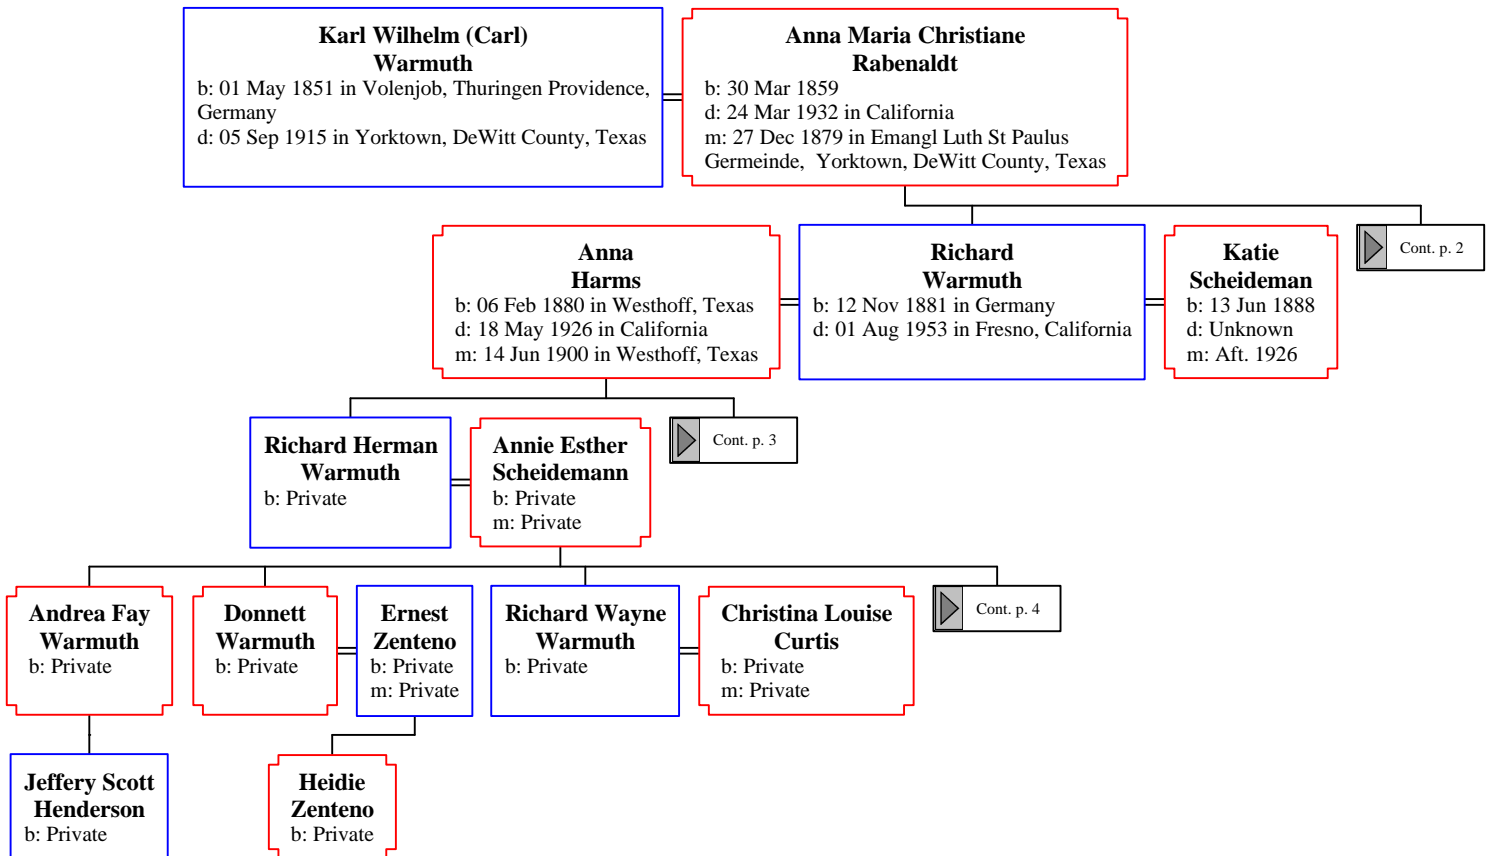

Descendants of Karl Wilhelm (Carl) Warmuth (1 of 19)

Descendants of Karl Wilhelm (Carl) Warmuth (2 of 19)

Descendants of Karl Wilhelm (Carl) Warmuth (3 of 19)

Descendants of Karl Wilhelm (Carl) Warmuth (4 of 19)

Descendants of Karl Wilhelm (Carl) Warmuth (5 of 19)

Descendants of Karl Wilhelm (Carl) Warmuth (6 of 19)

Cont. p. 2

**Oscar Otto Carl Wilhelm
Warmuth**
b: 11 Feb 1916 in Yorktown, Dewitt County, Texas
d: 07 Apr 1980 in Fort Worth, Tarrant County,
Texas

**Eva Estelle
Day**
b: 13 Jul 1909 in Cullman County, Alabama
d: 01 Dec 1979 in Witchita Falls, Texas
m: 09 Oct 1943 in Fort Worth, Tarrant County,
Texas

Descendants of Karl Wilhelm (Carl) Warmuth (7 of 19)