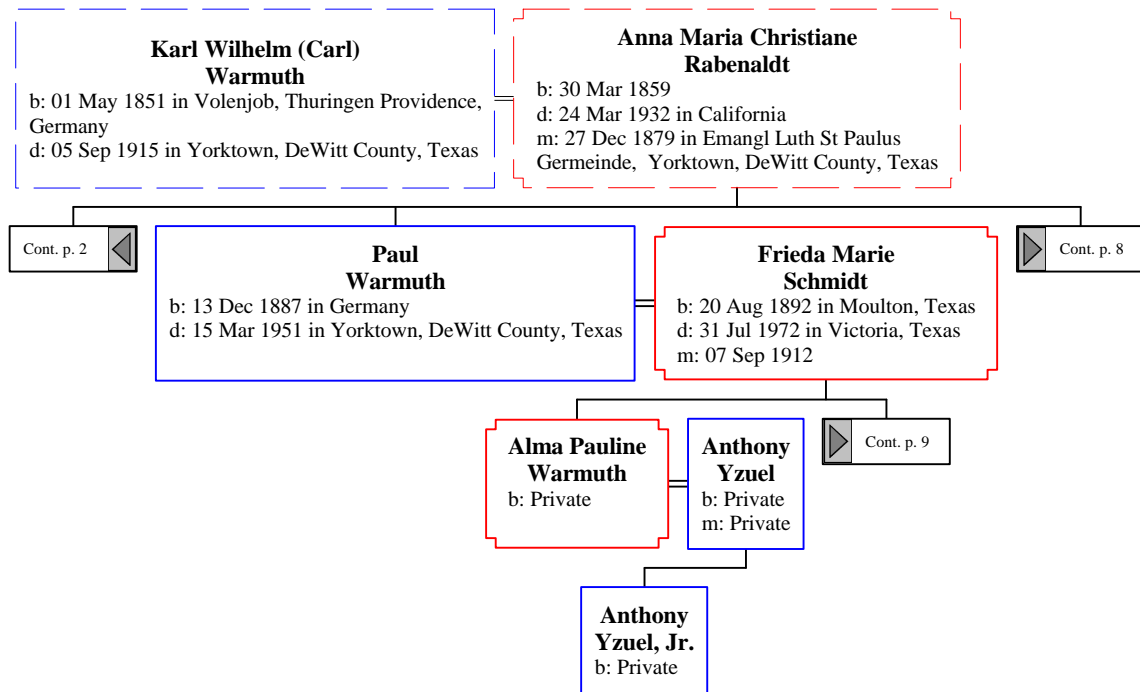

Descendants of Karl Wilhelm (Carl) Warmuth (1 of 19)

Descendants of Karl Wilhelm (Carl) Warmuth (2 of 19)

Descendants of Karl Wilhelm (Carl) Warmuth (3 of 19)

Descendants of Karl Wilhelm (Carl) Warmuth (4 of 19)

Descendants of Karl Wilhelm (Carl) Warmuth (5 of 19)

Descendants of Karl Wilhelm (Carl) Warmuth (6 of 19)

Cont. p. 2

**Oscar Otto Carl Wilhelm
Warmuth**
b: 11 Feb 1916 in Yorktown, Dewitt County, Texas
d: 07 Apr 1980 in Fort Worth, Tarrant County,
Texas

**Eva Estelle
Day**
b: 13 Jul 1909 in Cullman County, Alabama
d: 01 Dec 1979 in Witchita Falls, Texas
m: 09 Oct 1943 in Fort Worth, Tarrant County,
Texas

Descendants of Karl Wilhelm (Carl) Warmuth (7 of 19)