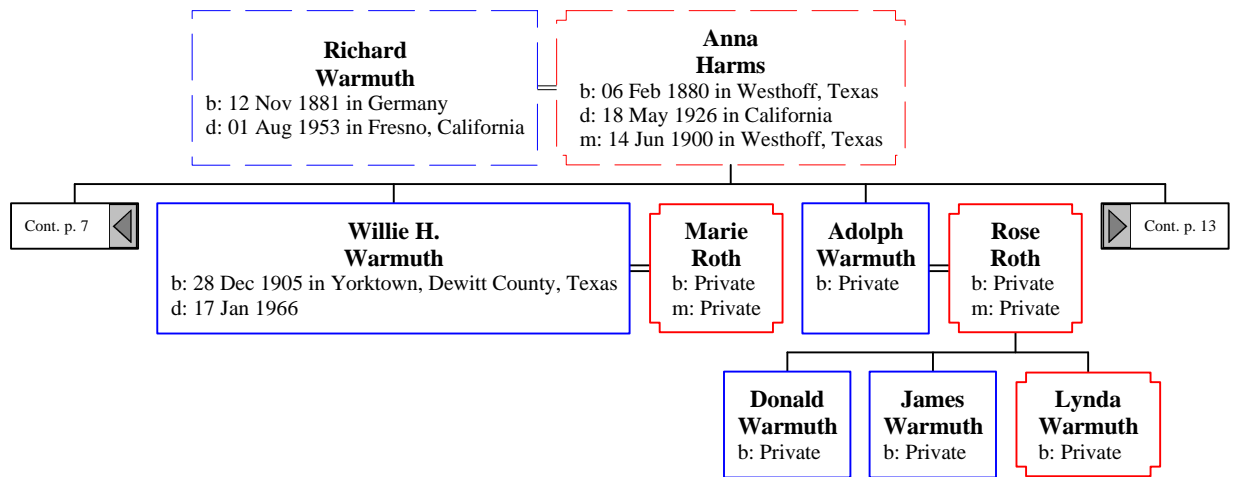

Descendants of Karl Wilhelm (Carl) Warmuth (10 of 19)