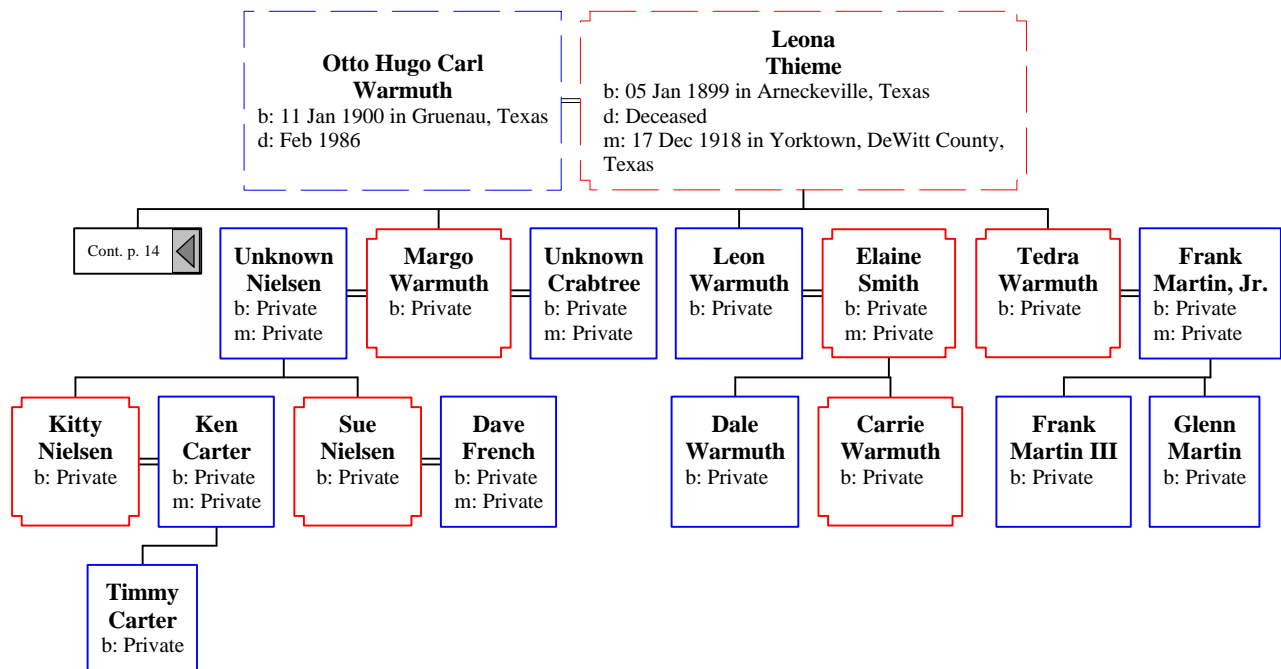

Descendants of Karl Wilhelm (Carl) Warmuth (18 of 19)