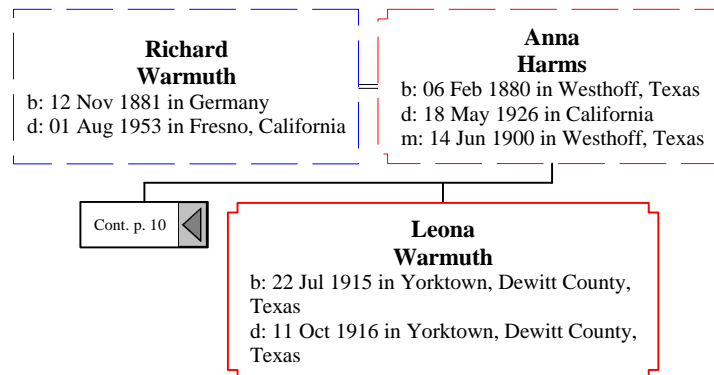

Descendants of Karl Wilhelm (Carl) Warmuth (13 of 19)