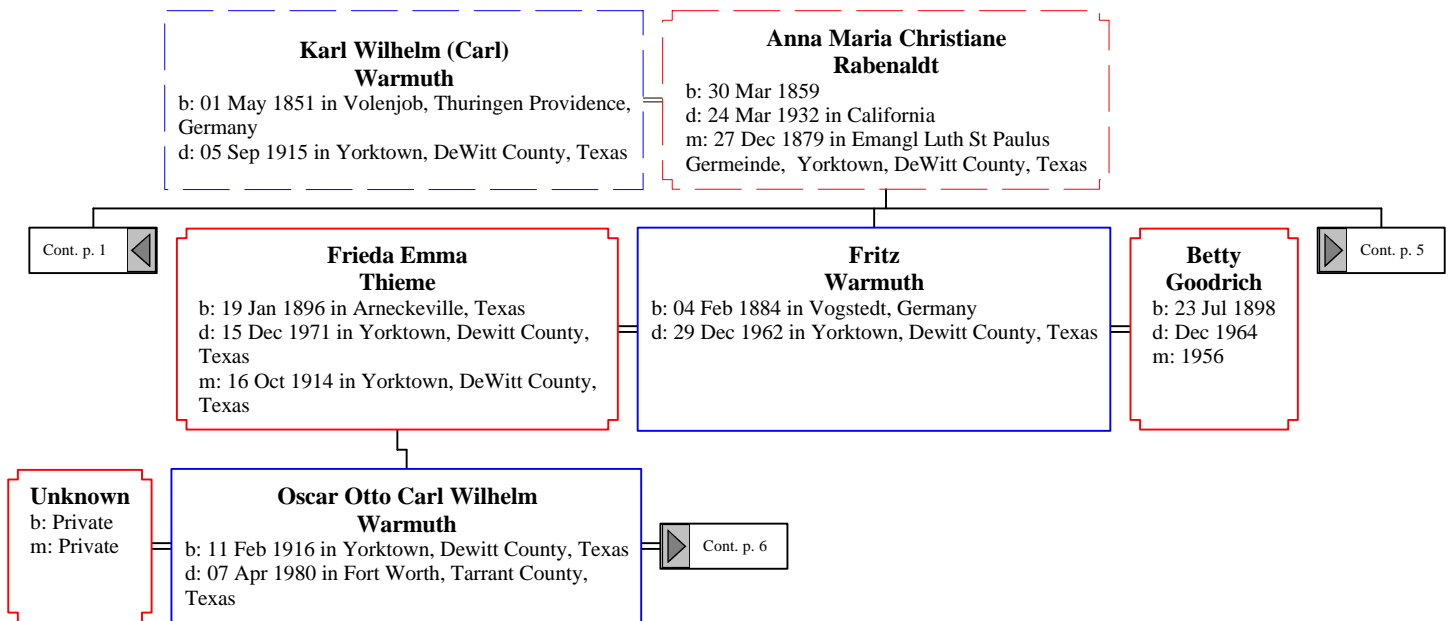

Descendants of Karl Wilhelm (Carl) Warmuth (1 of 19)

Descendants of Karl Wilhelm (Carl) Warmuth (2 of 19)

Descendants of Karl Wilhelm (Carl) Warmuth (3 of 19)

Descendants of Karl Wilhelm (Carl) Warmuth (4 of 19)

Descendants of Karl Wilhelm (Carl) Warmuth (5 of 19)

Descendants of Karl Wilhelm (Carl) Warmuth (6 of 19)

Cont. p. 2

**Oscar Otto Carl Wilhelm
Warmuth**
b: 11 Feb 1916 in Yorktown, Dewitt County, Texas
d: 07 Apr 1980 in Fort Worth, Tarrant County,
Texas

**Eva Estelle
Day**
b: 13 Jul 1909 in Cullman County, Alabama
d: 01 Dec 1979 in Witchita Falls, Texas
m: 09 Oct 1943 in Fort Worth, Tarrant County,
Texas

Descendants of Karl Wilhelm (Carl) Warmuth (7 of 19)