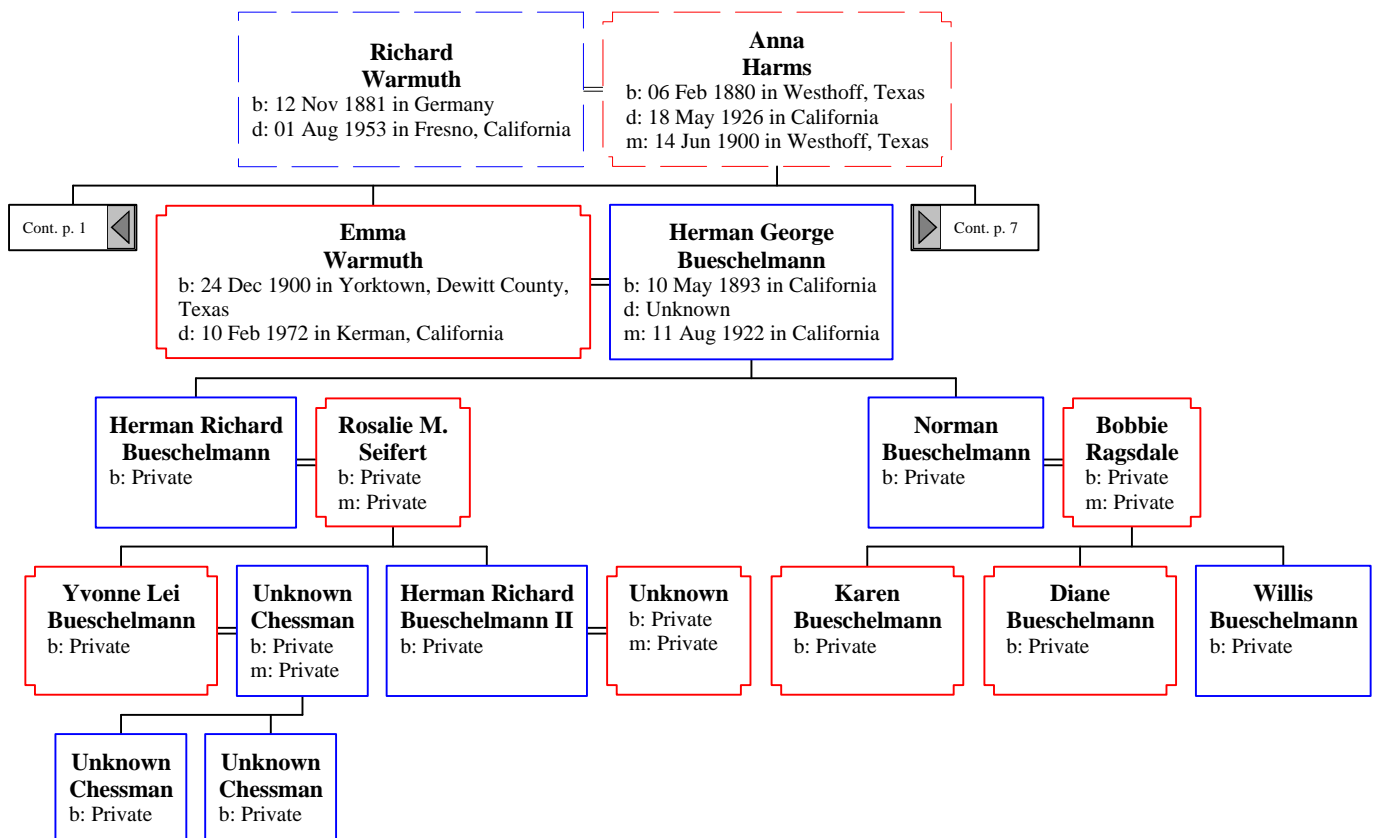

Descendants of Karl Wilhelm (Carl) Warmuth (1 of 19)

Descendants of Karl Wilhelm (Carl) Warmuth (2 of 19)

Descendants of Karl Wilhelm (Carl) Warmuth (3 of 19)

Descendants of Karl Wilhelm (Carl) Warmuth (4 of 19)

Descendants of Karl Wilhelm (Carl) Warmuth (5 of 19)

Descendants of Karl Wilhelm (Carl) Warmuth (6 of 19)

Cont. p. 2

**Oscar Otto Carl Wilhelm
Warmuth**
b: 11 Feb 1916 in Yorktown, Dewitt County, Texas
d: 07 Apr 1980 in Fort Worth, Tarrant County,
Texas

**Eva Estelle
Day**
b: 13 Jul 1909 in Cullman County, Alabama
d: 01 Dec 1979 in Witchita Falls, Texas
m: 09 Oct 1943 in Fort Worth, Tarrant County,
Texas

Descendants of Karl Wilhelm (Carl) Warmuth (7 of 19)