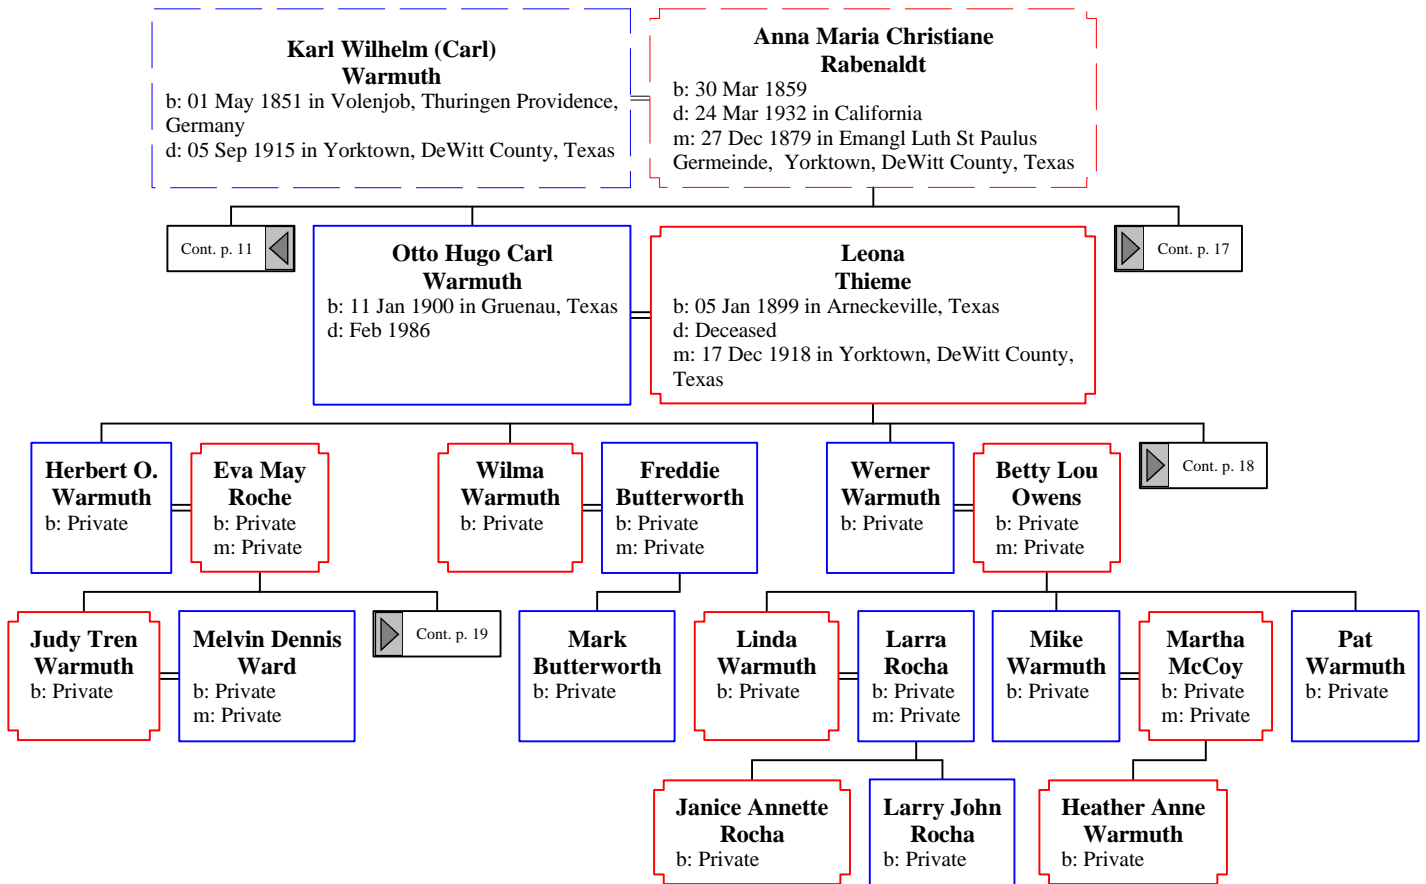

Descendants of Karl Wilhelm (Carl) Warmuth (14 of 19)