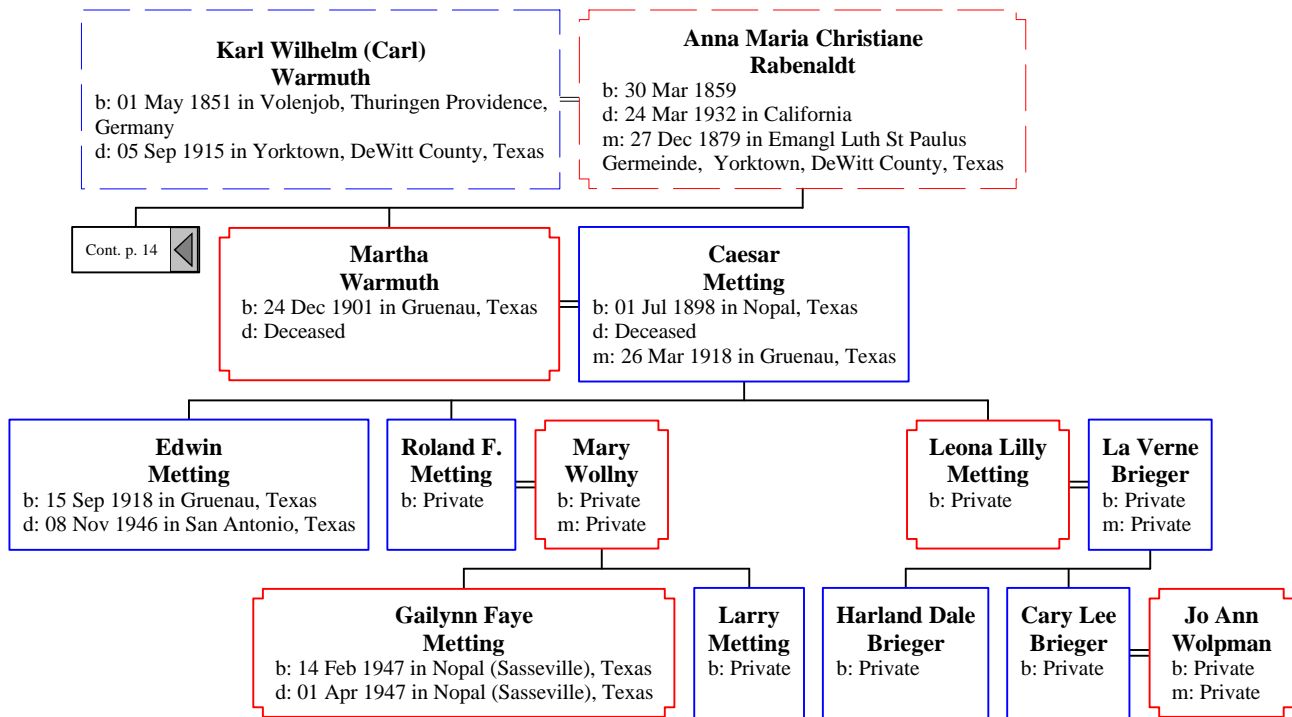

Descendants of Karl Wilhelm (Carl) Warmuth (17 of 19)