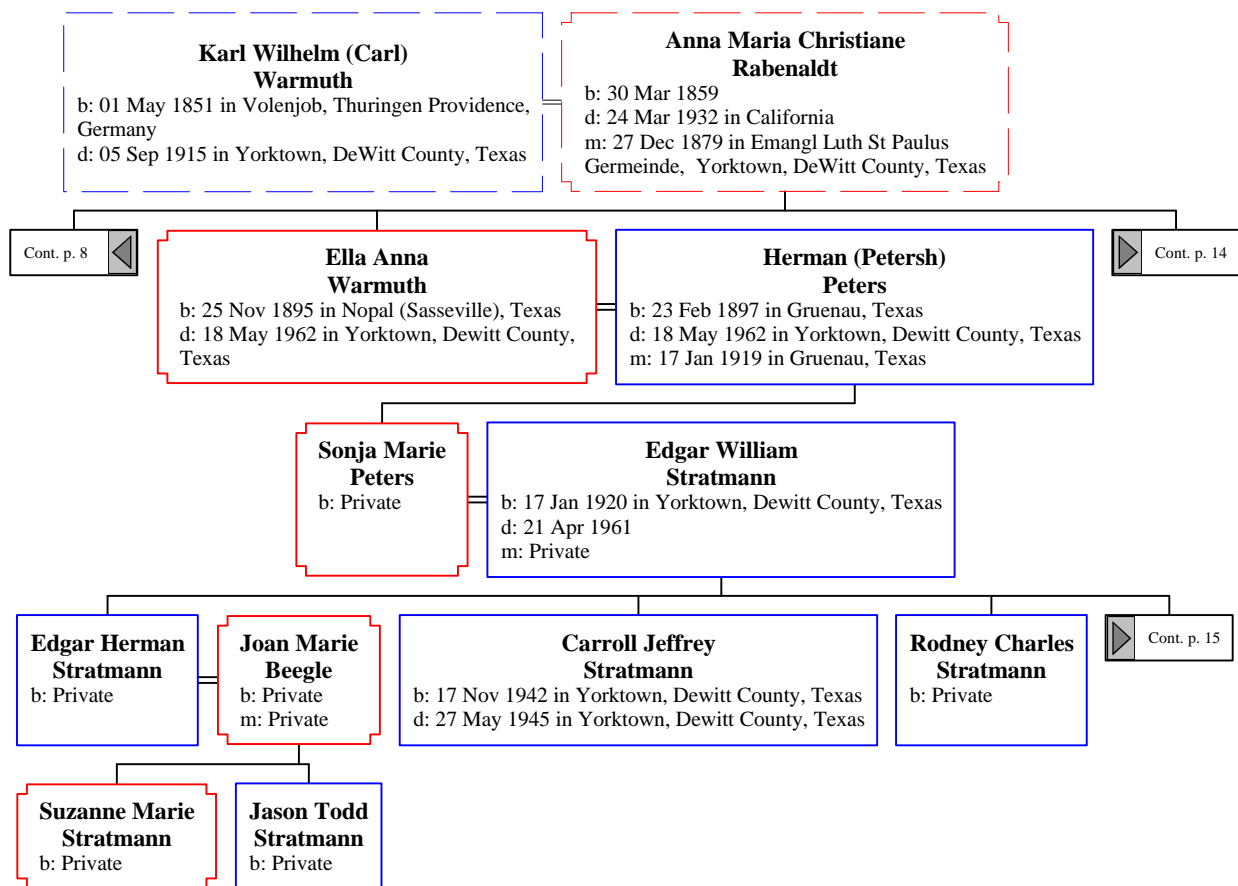

Descendants of Karl Wilhelm (Carl) Warmuth (5 of 19)

Descendants of Karl Wilhelm (Carl) Warmuth (6 of 19)

Cont. p. 2

**Oscar Otto Carl Wilhelm
Warmuth**
b: 11 Feb 1916 in Yorktown, Dewitt County, Texas
d: 07 Apr 1980 in Fort Worth, Tarrant County,
Texas

**Eva Estelle
Day**
b: 13 Jul 1909 in Cullman County, Alabama
d: 01 Dec 1979 in Witchita Falls, Texas
m: 09 Oct 1943 in Fort Worth, Tarrant County,
Texas

Descendants of Karl Wilhelm (Carl) Warmuth (7 of 19)

Descendants of Karl Wilhelm (Carl) Warmuth (8 of 19)

Descendants of Karl Wilhelm (Carl) Warmuth (9 of 19)

Descendants of Karl Wilhelm (Carl) Warmuth (10 of 19)

Descendants of Karl Wilhelm (Carl) Warmuth (11 of 19)