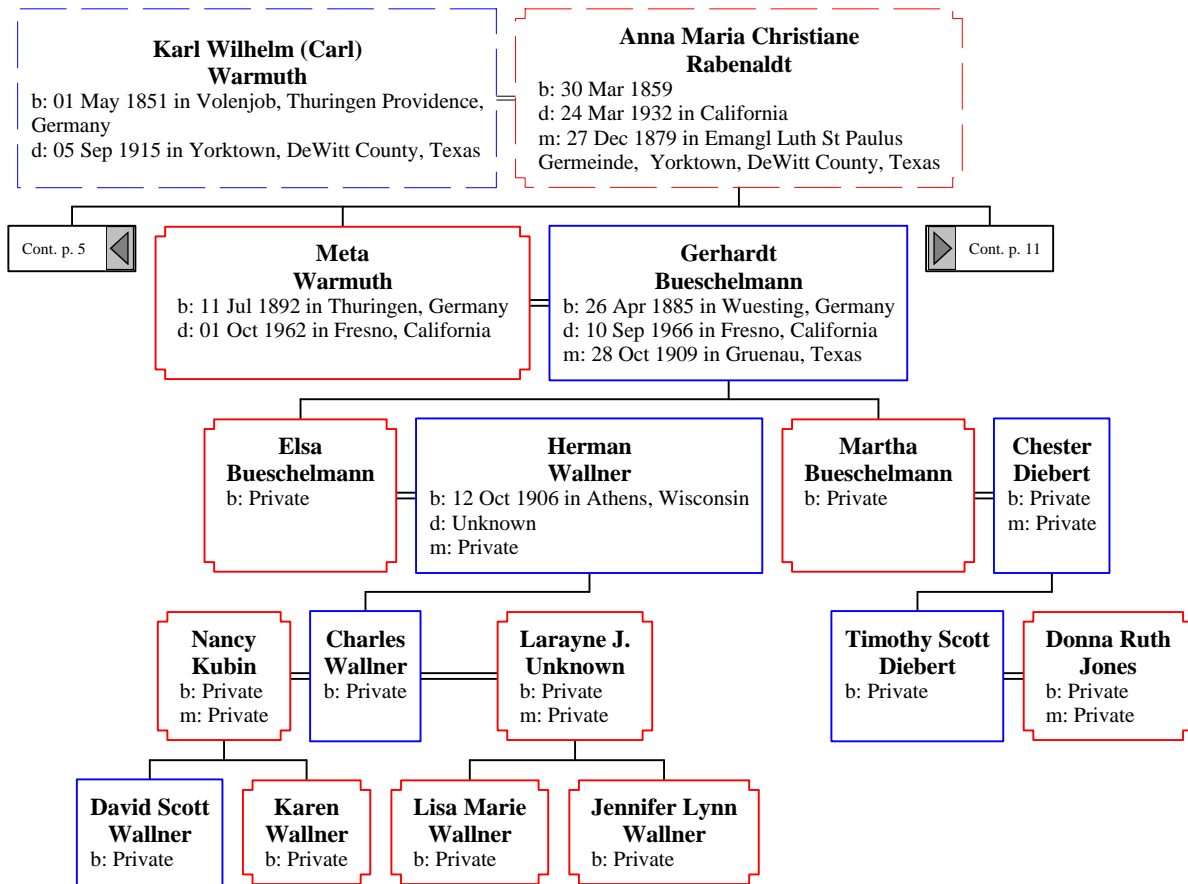

Descendants of Karl Wilhelm (Carl) Warmuth (8 of 19)