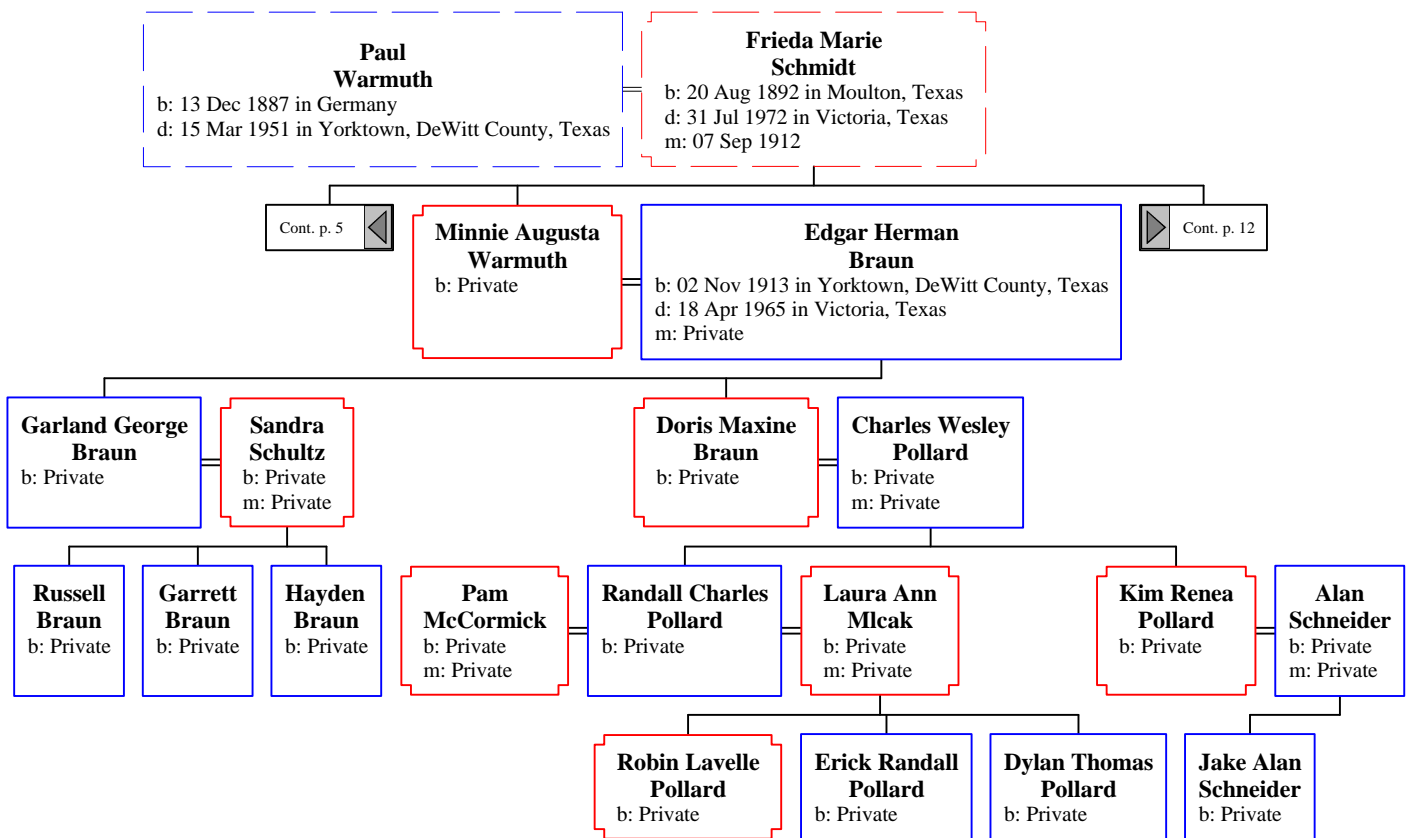

Descendants of Karl Wilhelm (Carl) Warmuth (9 of 19)