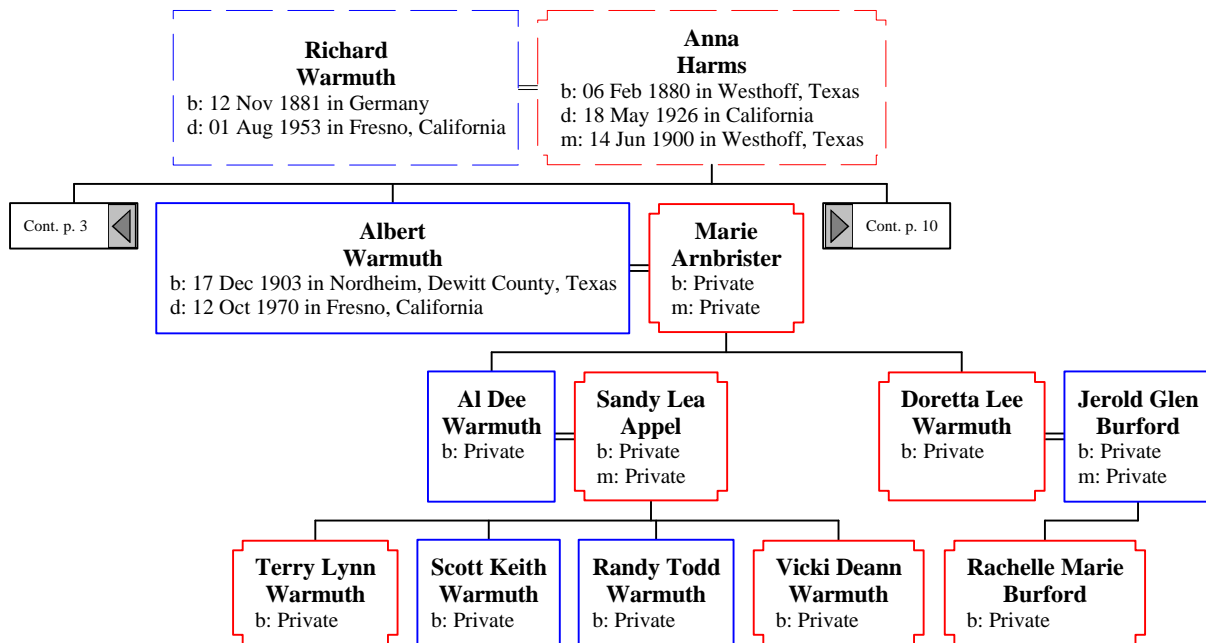

Descendants of Karl Wilhelm (Carl) Warmuth (1 of 19)

Descendants of Karl Wilhelm (Carl) Warmuth (2 of 19)

Descendants of Karl Wilhelm (Carl) Warmuth (3 of 19)

Descendants of Karl Wilhelm (Carl) Warmuth (4 of 19)

Descendants of Karl Wilhelm (Carl) Warmuth (5 of 19)

Descendants of Karl Wilhelm (Carl) Warmuth (6 of 19)

Cont. p. 2

**Oscar Otto Carl Wilhelm
Warmuth**
b: 11 Feb 1916 in Yorktown, Dewitt County, Texas
d: 07 Apr 1980 in Fort Worth, Tarrant County,
Texas

**Eva Estelle
Day**
b: 13 Jul 1909 in Cullman County, Alabama
d: 01 Dec 1979 in Witchita Falls, Texas
m: 09 Oct 1943 in Fort Worth, Tarrant County,
Texas

Descendants of Karl Wilhelm (Carl) Warmuth (7 of 19)