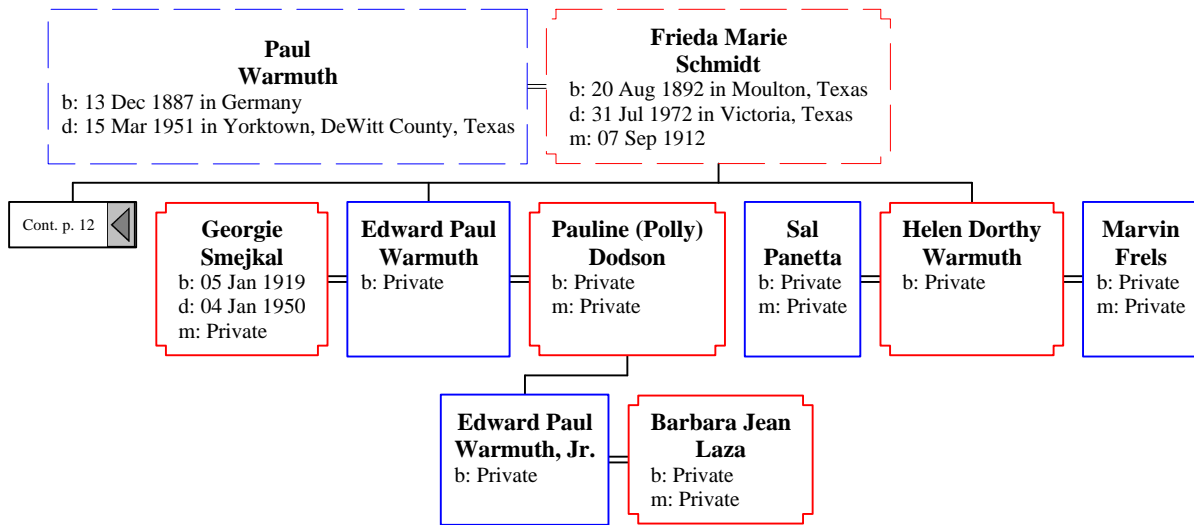

Descendants of Karl Wilhelm (Carl) Warmuth (16 of 19)