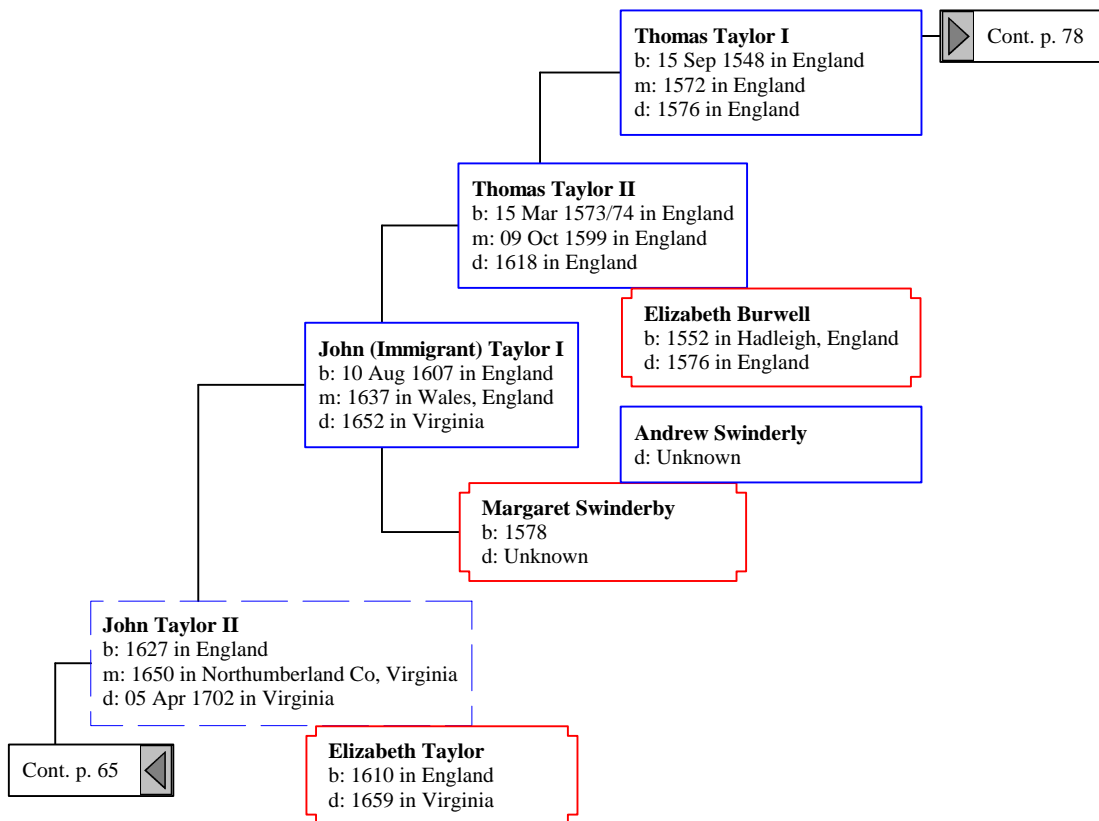

Elizabeth
b: Abt. 1808 in North Carolina
d: Bet. 1851 - 1854 in Jackson County, Alabama

Cont. p. 6

John Freeman
b: Abt. 1754
m: Aft. 1772
d: Bef. 1830

Lucy Freeman
b: Bef. May 1774 in Virginia?
d: 03 May 1826 in Morgon County, Georgia

John Webb

b: Bet. 1694 - 1695 in County Gloucester, England
m: 13 Sep 1720 in Gwynedd Meeting, Berks County, Pennsylvania
d: 18 Oct 1774 in Exeter, Berks County, Pennsylvania

Ann Horrod

b: 1661 in England
d: 1699 in England

Cont. p. 54

Hugh Le Despencer, The Elder
d: Unknown

Hugh Le Despencer, The Younger
b: 01 Mar 1261/62
m: 1306
d: 24 Nov 1326 in Hereford

Cont. p. 66 

Cont. p. 76 

King Ferdinand III
d: Unknown

Eleanor of Castile
b: Abt. 1244 in Castile, Spain
d: 29 Nov 1290 in Herdeby, Lincoln, England

Princess Joana
d: Unknown

The Dane Ansfried
d: Unknown

Unfroi Ansfred
d: Unknown

Cont. p. 88 