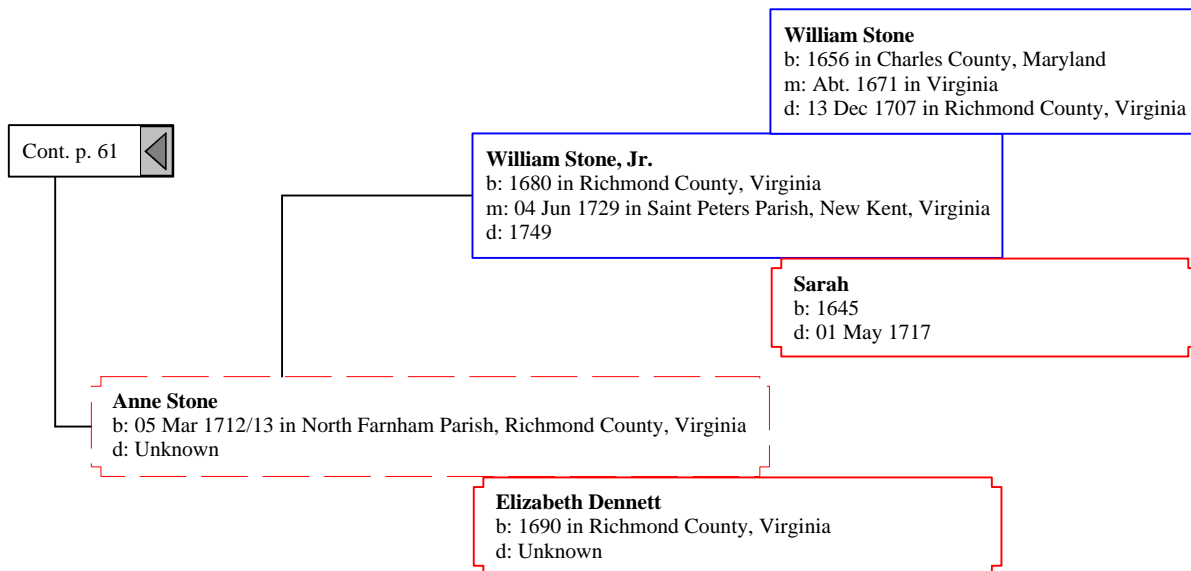

Elizabeth
b: Abt. 1808 in North Carolina
d: Bet. 1851 - 1854 in Jackson County, Alabama

Cont. p. 6

John Freeman
b: Abt. 1754
m: Aft. 1772
d: Bef. 1830

Lucy Freeman
b: Bef. May 1774 in Virginia?
d: 03 May 1826 in Morgon County, Georgia

John Webb

b: Bet. 1694 - 1695 in County Gloucester, England
m: 13 Sep 1720 in Gwynedd Meeting, Berks County, Pennsylvania
d: 18 Oct 1774 in Exeter, Berks County, Pennsylvania

Ann Horrod

b: 1661 in England
d: 1699 in England

Cont. p. 54

Hugh Le Despencer, The Elder
d: Unknown

Hugh Le Despencer, The Younger
b: 01 Mar 1261/62
m: 1306
d: 24 Nov 1326 in Hereford

Cont. p. 66 

Cont. p. 76 

King Ferdinand III
d: Unknown

Eleanor of Castile
b: Abt. 1244 in Castile, Spain
d: 29 Nov 1290 in Herdeby, Lincoln, England

Princess Joana
d: Unknown

The Dane Ansfried
d: Unknown

Unfroi Ansfred
d: Unknown

Cont. p. 88 