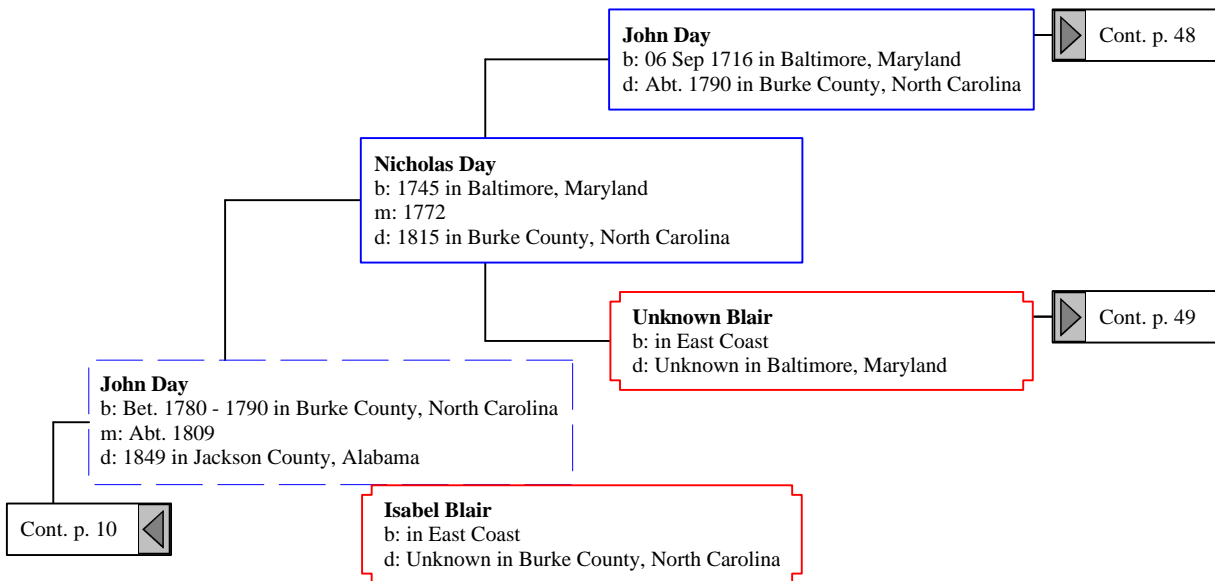

Cont. p. 3 

Horatio Alexander (Horacie) Anderson
b: Abt. 1804 in Buncombe, North Carolina
m: Bef. 1823
d: 21 Jun 1870 in Jackson County, Alabama

Sarah Jane Anderson
b: 13 Oct 1849 in Jackson County, Alabama
d: 15 Sep 1911 in Cullman County, Alabama

Elizabeth
b: Abt. 1808 in North Carolina
d: Bet. 1851 - 1854 in Jackson County, Alabama

Cont. p. 6

John Freeman
b: Abt. 1754
m: Aft. 1772
d: Bef. 1830

Lucy Freeman
b: Bef. May 1774 in Virginia?
d: 03 May 1826 in Morgon County, Georgia

Cont. p. 14 

Colonel White
b: Abt. 1785
d: Unknown

Ruth White
b: Abt. 1809
d: Abt. 1846

[2] William Oglvie, Sr.
b: 1690 in King and Queen County, Virginia
d: 1760 in North Carolina

[1] William Oglvie, Jr.
b: 17 Aug 1728 in Bertie County, North Carolina or Ireland
m: 1757 in Granville County, North Carolina
d: 06 Feb 1813 in College Grove, Williamson County, Tennessee

John Webb

b: Bet. 1694 - 1695 in County Gloucester, England
m: 13 Sep 1720 in Gwynedd Meeting, Berks County, Pennsylvania
d: 18 Oct 1774 in Exeter, Berks County, Pennsylvania

Ann Horrod

b: 1661 in England
d: 1699 in England