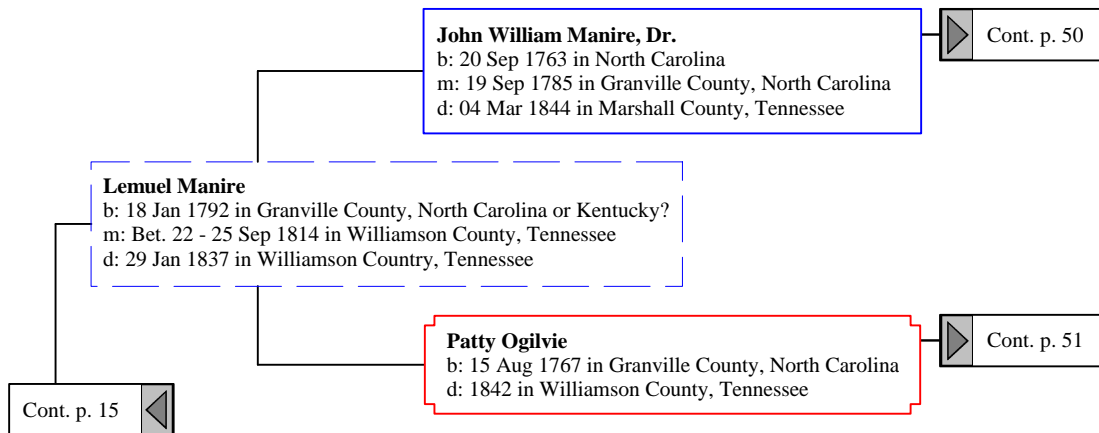

Elizabeth
b: Abt. 1808 in North Carolina
d: Bet. 1851 - 1854 in Jackson County, Alabama

Cont. p. 6

John Freeman
b: Abt. 1754
m: Aft. 1772
d: Bef. 1830

Lucy Freeman
b: Bef. May 1774 in Virginia?
d: 03 May 1826 in Morgon County, Georgia

Cont. p. 14 

Colonel White
b: Abt. 1785
d: Unknown

Ruth White
b: Abt. 1809
d: Abt. 1846

[2] William Oglvie, Sr.
b: 1690 in King and Queen County, Virginia
d: 1760 in North Carolina

[1] William Oglvie, Jr.
b: 17 Aug 1728 in Bertie County, North Carolina or Ireland
m: 1757 in Granville County, North Carolina
d: 06 Feb 1813 in College Grove, Williamson County, Tennessee