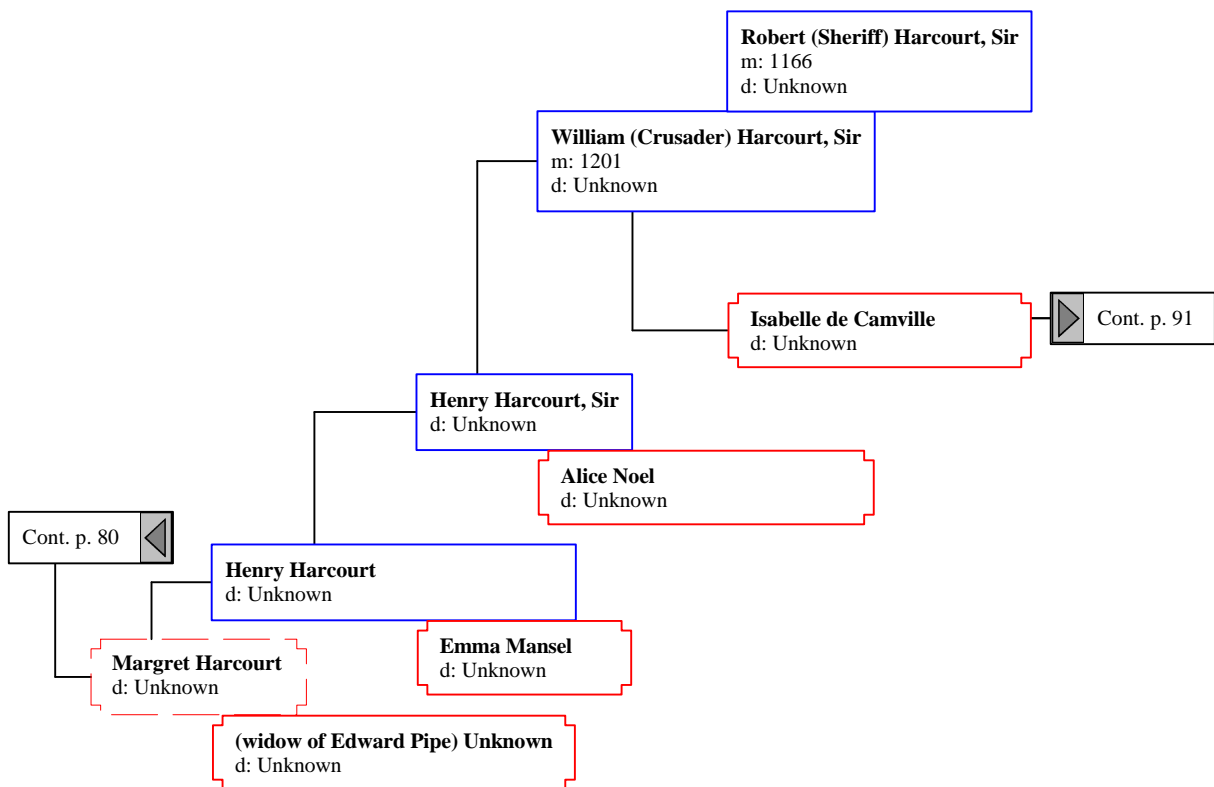

John Webb

b: Bet. 1694 - 1695 in County Gloucester, England
m: 13 Sep 1720 in Gwynedd Meeting, Berks County, Pennsylvania
d: 18 Oct 1774 in Exeter, Berks County, Pennsylvania

Ann Horrod

b: 1661 in England
d: 1699 in England

Cont. p. 54

Hugh Le Despencer, The Elder
d: Unknown

Hugh Le Despencer, The Younger
b: 01 Mar 1261/62
m: 1306
d: 24 Nov 1326 in Hereford

Cont. p. 66 

Cont. p. 76 

King Ferdinand III
d: Unknown

Eleanor of Castile
b: Abt. 1244 in Castile, Spain
d: 29 Nov 1290 in Herdeby, Lincoln, England

Princess Joana
d: Unknown

The Dane Ansfried
d: Unknown

Unfroi Ansfred
d: Unknown

Cont. p. 88 