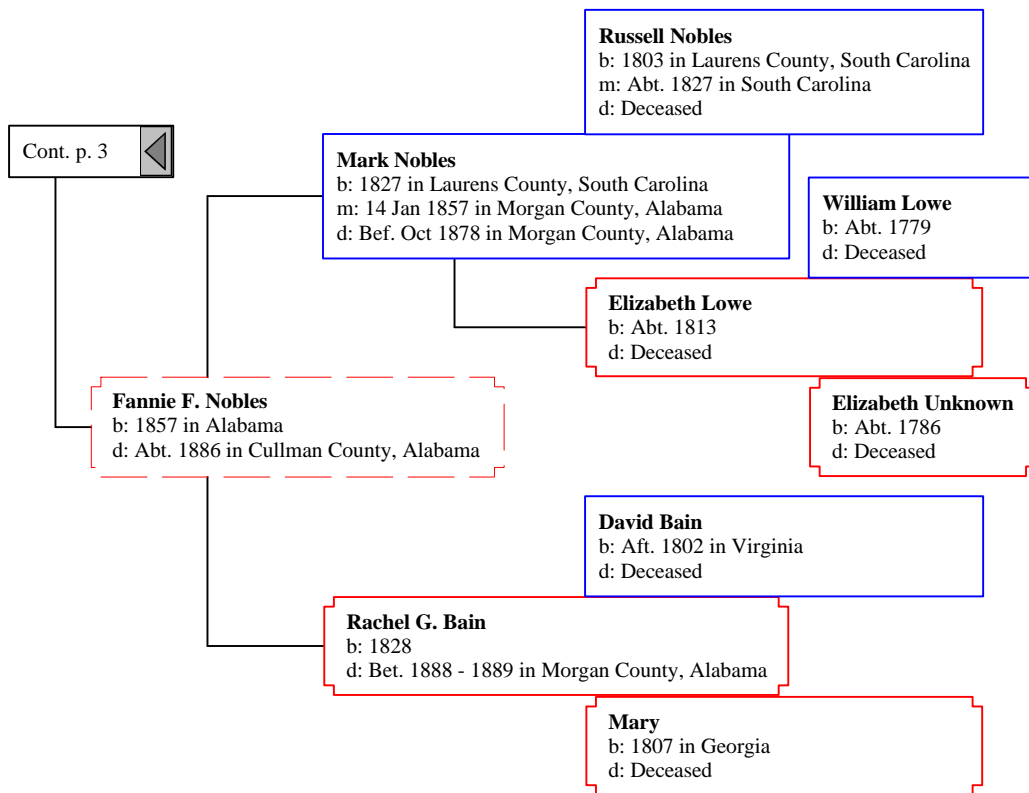

Cont. p. 3 

Horatio Alexander (Horacie) Anderson
b: Abt. 1804 in Buncombe, North Carolina
m: Bef. 1823
d: 21 Jun 1870 in Jackson County, Alabama

Sarah Jane Anderson
b: 13 Oct 1849 in Jackson County, Alabama
d: 15 Sep 1911 in Cullman County, Alabama

Elizabeth
b: Abt. 1808 in North Carolina
d: Bet. 1851 - 1854 in Jackson County, Alabama

Cont. p. 6

John Freeman
b: Abt. 1754
m: Aft. 1772
d: Bef. 1830

Lucy Freeman
b: Bef. May 1774 in Virginia?
d: 03 May 1826 in Morgon County, Georgia

Cont. p. 14 

Colonel White
b: Abt. 1785
d: Unknown

Ruth White
b: Abt. 1809
d: Abt. 1846

[2] William Oglvie, Sr.
b: 1690 in King and Queen County, Virginia
d: 1760 in North Carolina

[1] William Oglvie, Jr.
b: 17 Aug 1728 in Bertie County, North Carolina or Ireland
m: 1757 in Granville County, North Carolina
d: 06 Feb 1813 in College Grove, Williamson County, Tennessee

John Webb

b: Bet. 1694 - 1695 in County Gloucester, England
m: 13 Sep 1720 in Gwynedd Meeting, Berks County, Pennsylvania
d: 18 Oct 1774 in Exeter, Berks County, Pennsylvania

Ann Horrod

b: 1661 in England
d: 1699 in England