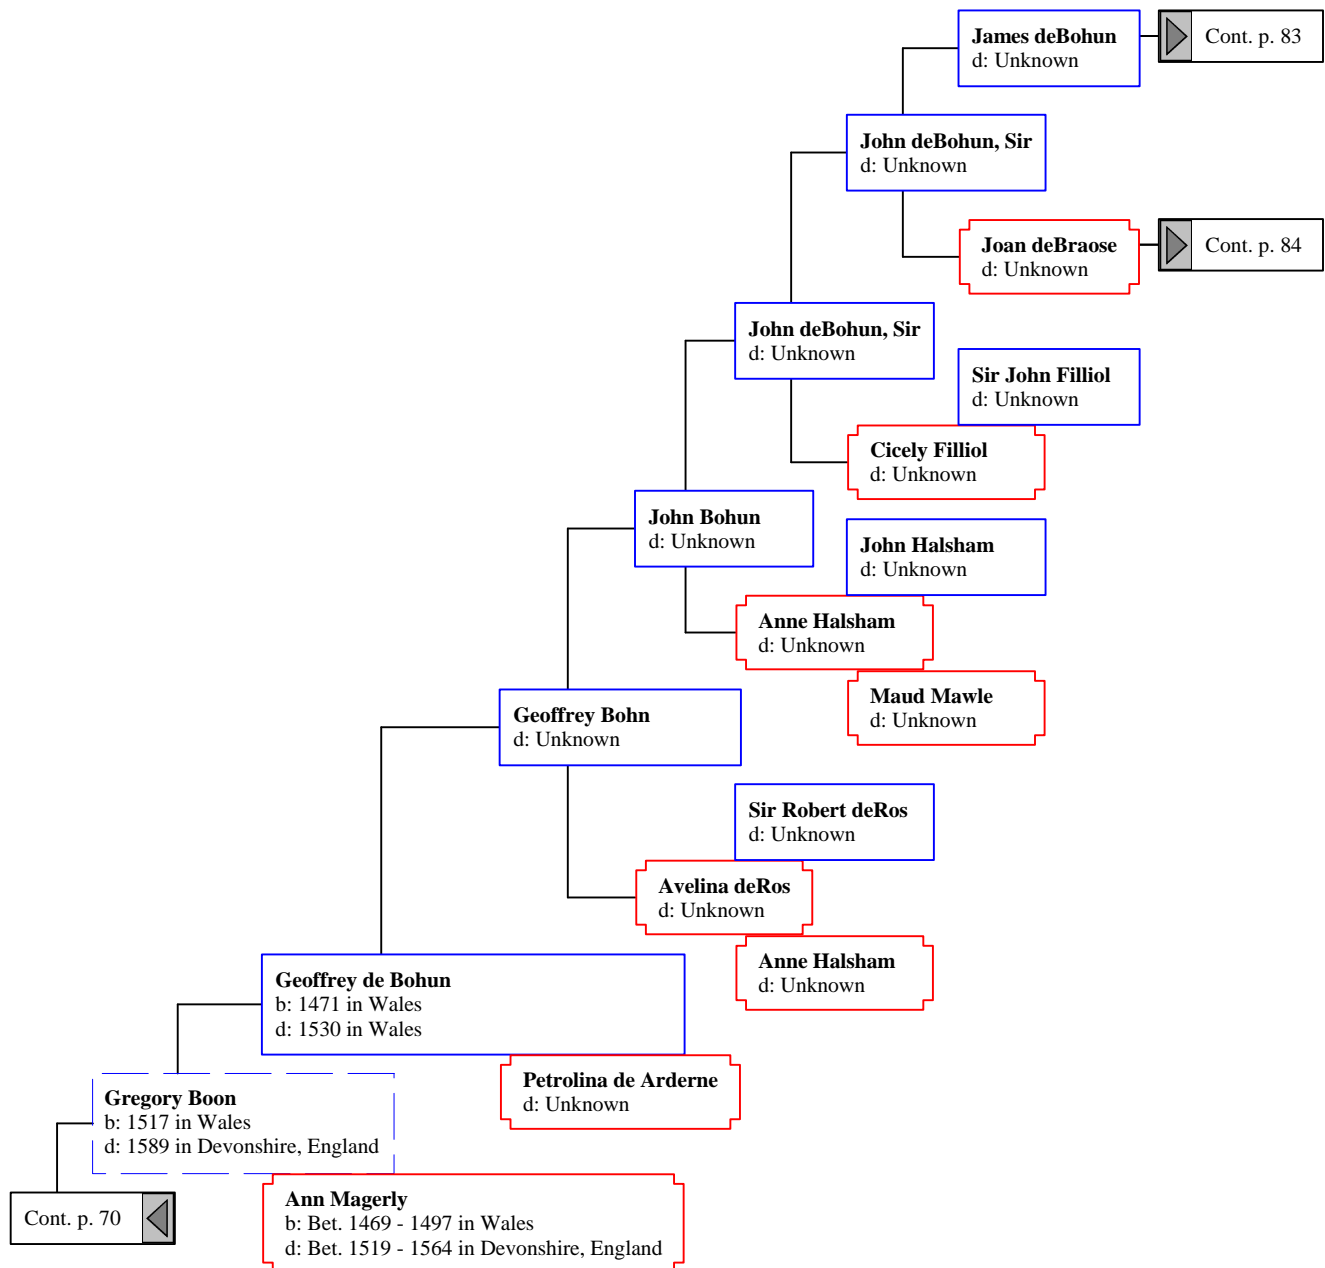

Elizabeth
b: Abt. 1808 in North Carolina
d: Bet. 1851 - 1854 in Jackson County, Alabama

Cont. p. 6

John Freeman
b: Abt. 1754
m: Aft. 1772
d: Bef. 1830

Lucy Freeman
b: Bef. May 1774 in Virginia?
d: 03 May 1826 in Morgon County, Georgia

John Webb

b: Bet. 1694 - 1695 in County Gloucester, England
m: 13 Sep 1720 in Gwynedd Meeting, Berks County, Pennsylvania
d: 18 Oct 1774 in Exeter, Berks County, Pennsylvania

Ann Horrod

b: 1661 in England
d: 1699 in England

Cont. p. 54

Hugh Le Despencer, The Elder
d: Unknown

Hugh Le Despencer, The Younger
b: 01 Mar 1261/62
m: 1306
d: 24 Nov 1326 in Hereford

Cont. p. 66 

Cont. p. 76 

King Ferdinand III
d: Unknown

Eleanor of Castile
b: Abt. 1244 in Castile, Spain
d: 29 Nov 1290 in Herdeby, Lincoln, England

Princess Joana
d: Unknown

The Dane Ansfried
d: Unknown

Unfroi Ansfred
d: Unknown

Cont. p. 88 