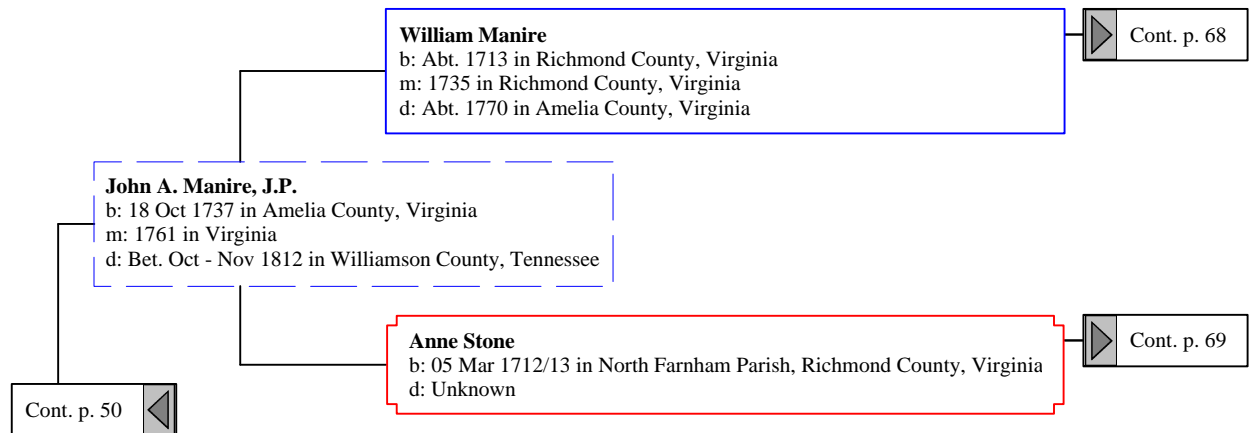

Cont. p. 25 

[3] Bettie Elizabeth
d: Unknown

John Webb, Sr.

b: 22 Aug 1661 in Tetbury, Gloucestershire, England
m: 18 Aug 1691 in Gloucester, Gloucester, England
d: 27 Jan 1711/12 in Philadelphia, Pennsylvania

John Webb

b: Bet. 1694 - 1695 in County Gloucester, England
m: 13 Sep 1720 in Gwynedd Meeting, Berks County, Pennsylvania
d: 18 Oct 1774 in Exeter, Berks County, Pennsylvania

Ann Horrod

b: 1661 in England
d: 1699 in England