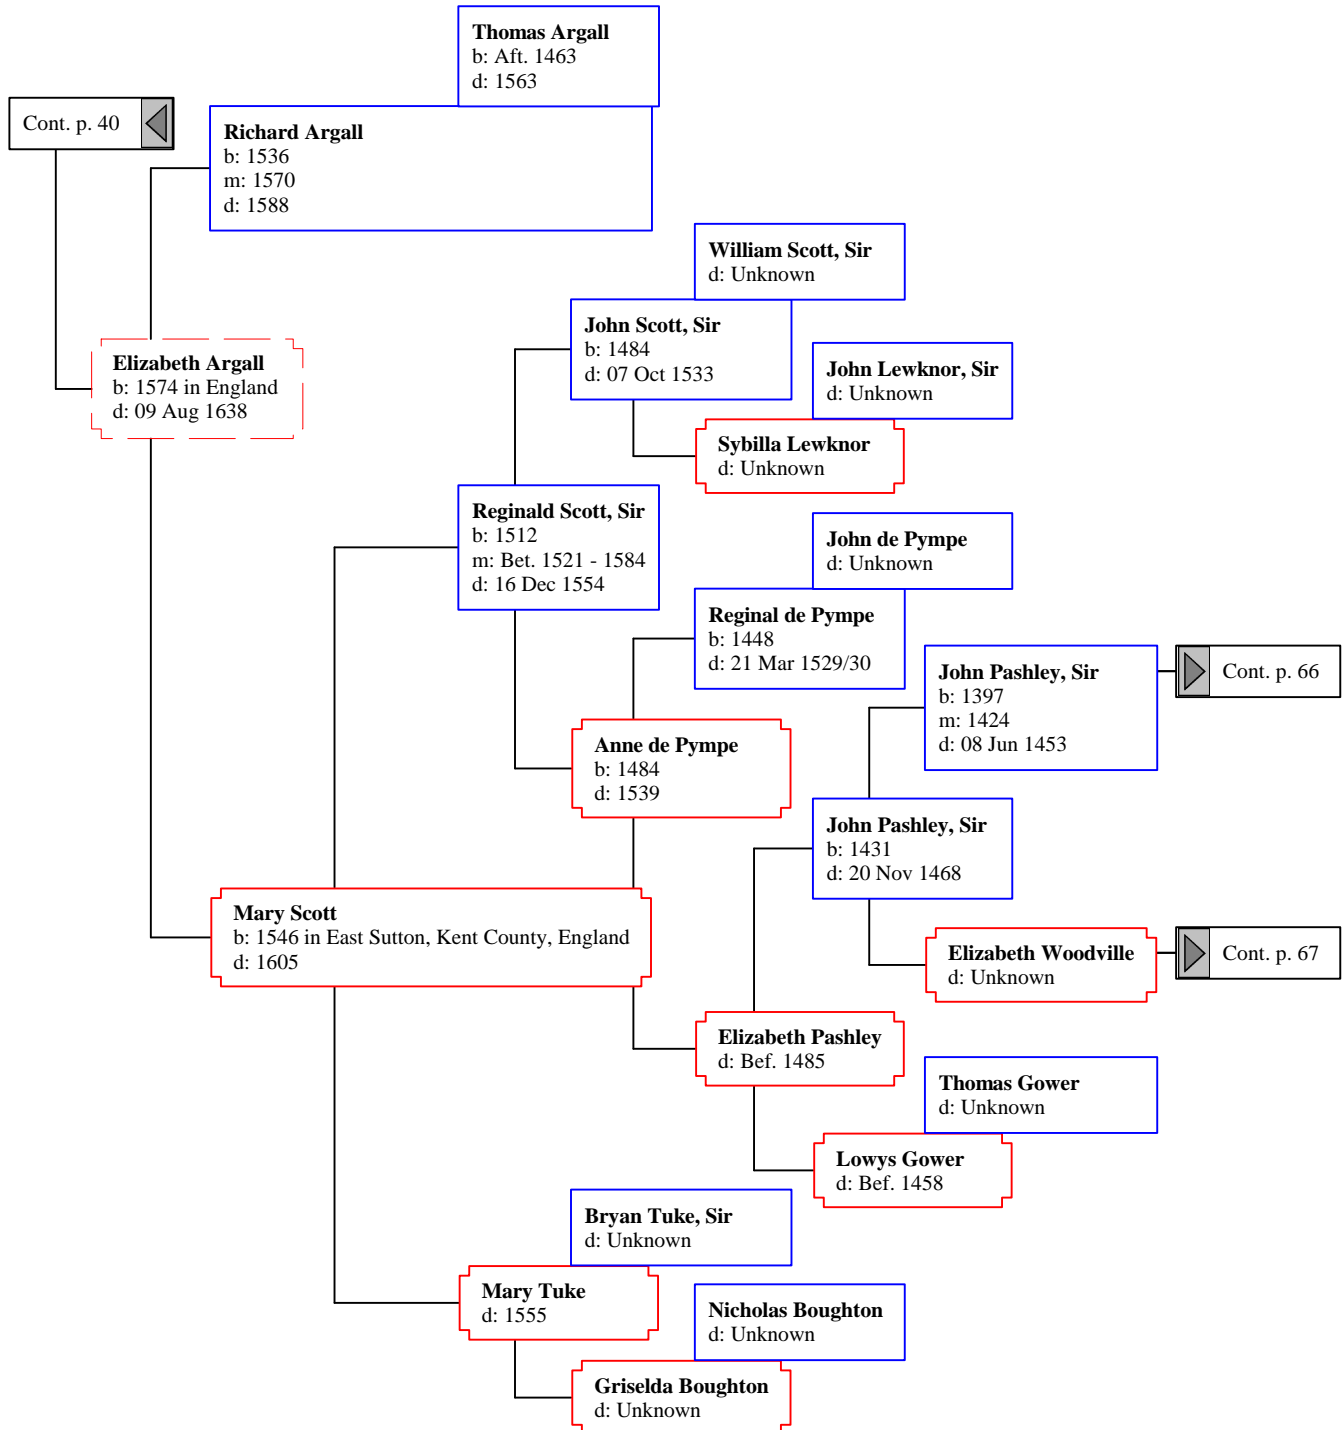

Elizabeth
b: Abt. 1808 in North Carolina
d: Bet. 1851 - 1854 in Jackson County, Alabama

Cont. p. 6

John Freeman
b: Abt. 1754
m: Aft. 1772
d: Bef. 1830

Lucy Freeman
b: Bef. May 1774 in Virginia?
d: 03 May 1826 in Morgon County, Georgia

Cont. p. 25 

[3] Bettie Elizabeth
d: Unknown

John Webb, Sr.

b: 22 Aug 1661 in Tetbury, Gloucestershire, England
m: 18 Aug 1691 in Gloucester, Gloucester, England
d: 27 Jan 1711/12 in Philadelphia, Pennsylvania

John Webb

b: Bet. 1694 - 1695 in County Gloucester, England
m: 13 Sep 1720 in Gwynedd Meeting, Berks County, Pennsylvania
d: 18 Oct 1774 in Exeter, Berks County, Pennsylvania

Ann Horrod

b: 1661 in England
d: 1699 in England

Cont. p. 54

Hugh Le Despencer, The Elder
d: Unknown

Hugh Le Despencer, The Younger
b: 01 Mar 1261/62
m: 1306
d: 24 Nov 1326 in Hereford

Cont. p. 66 

Cont. p. 76 

King Ferdinand III
d: Unknown

Eleanor of Castile
b: Abt. 1244 in Castile, Spain
d: 29 Nov 1290 in Herdeby, Lincoln, England