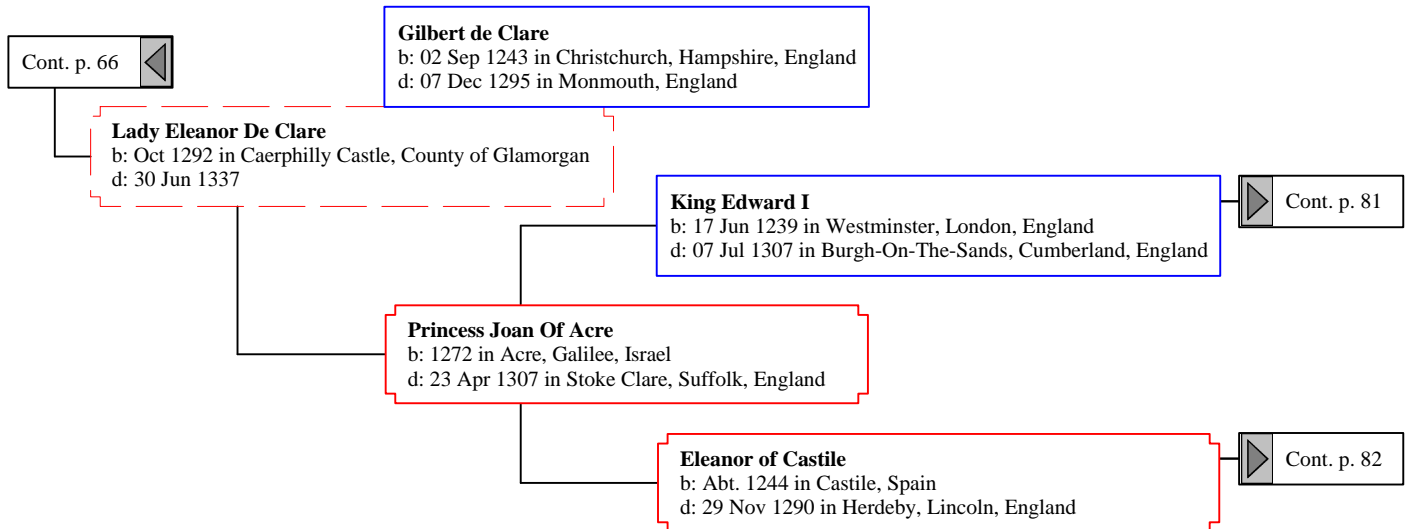

John Webb

b: Bet. 1694 - 1695 in County Gloucester, England
m: 13 Sep 1720 in Gwynedd Meeting, Berks County, Pennsylvania
d: 18 Oct 1774 in Exeter, Berks County, Pennsylvania

Ann Horrod

b: 1661 in England
d: 1699 in England

Cont. p. 54

Hugh Le Despencer, The Elder
d: Unknown

Hugh Le Despencer, The Younger
b: 01 Mar 1261/62
m: 1306
d: 24 Nov 1326 in Hereford

Cont. p. 66 

Cont. p. 76 

King Ferdinand III
d: Unknown

Eleanor of Castile
b: Abt. 1244 in Castile, Spain
d: 29 Nov 1290 in Herdeby, Lincoln, England