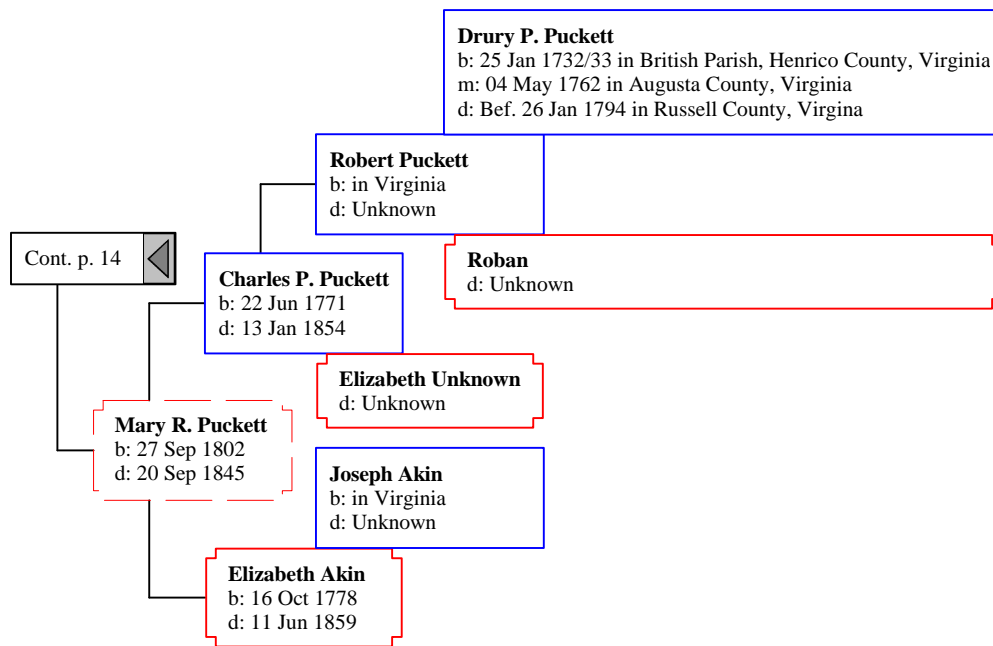

Cont. p. 3 

Horatio Alexander (Horacie) Anderson
b: Abt. 1804 in Buncombe, North Carolina
m: Bef. 1823
d: 21 Jun 1870 in Jackson County, Alabama

Sarah Jane Anderson
b: 13 Oct 1849 in Jackson County, Alabama
d: 15 Sep 1911 in Cullman County, Alabama

Elizabeth
b: Abt. 1808 in North Carolina
d: Bet. 1851 - 1854 in Jackson County, Alabama

Cont. p. 6

John Freeman
b: Abt. 1754
m: Aft. 1772
d: Bef. 1830

Lucy Freeman
b: Bef. May 1774 in Virginia?
d: 03 May 1826 in Morgon County, Georgia

Cont. p. 14 

Colonel White
b: Abt. 1785
d: Unknown

Ruth White
b: Abt. 1809
d: Abt. 1846

[2] William Oglvie, Sr.
b: 1690 in King and Queen County, Virginia
d: 1760 in North Carolina

[1] William Oglvie, Jr.
b: 17 Aug 1728 in Bertie County, North Carolina or Ireland
m: 1757 in Granville County, North Carolina
d: 06 Feb 1813 in College Grove, Williamson County, Tennessee

John Webb

b: Bet. 1694 - 1695 in County Gloucester, England
m: 13 Sep 1720 in Gwynedd Meeting, Berks County, Pennsylvania
d: 18 Oct 1774 in Exeter, Berks County, Pennsylvania

Ann Horrod

b: 1661 in England
d: 1699 in England