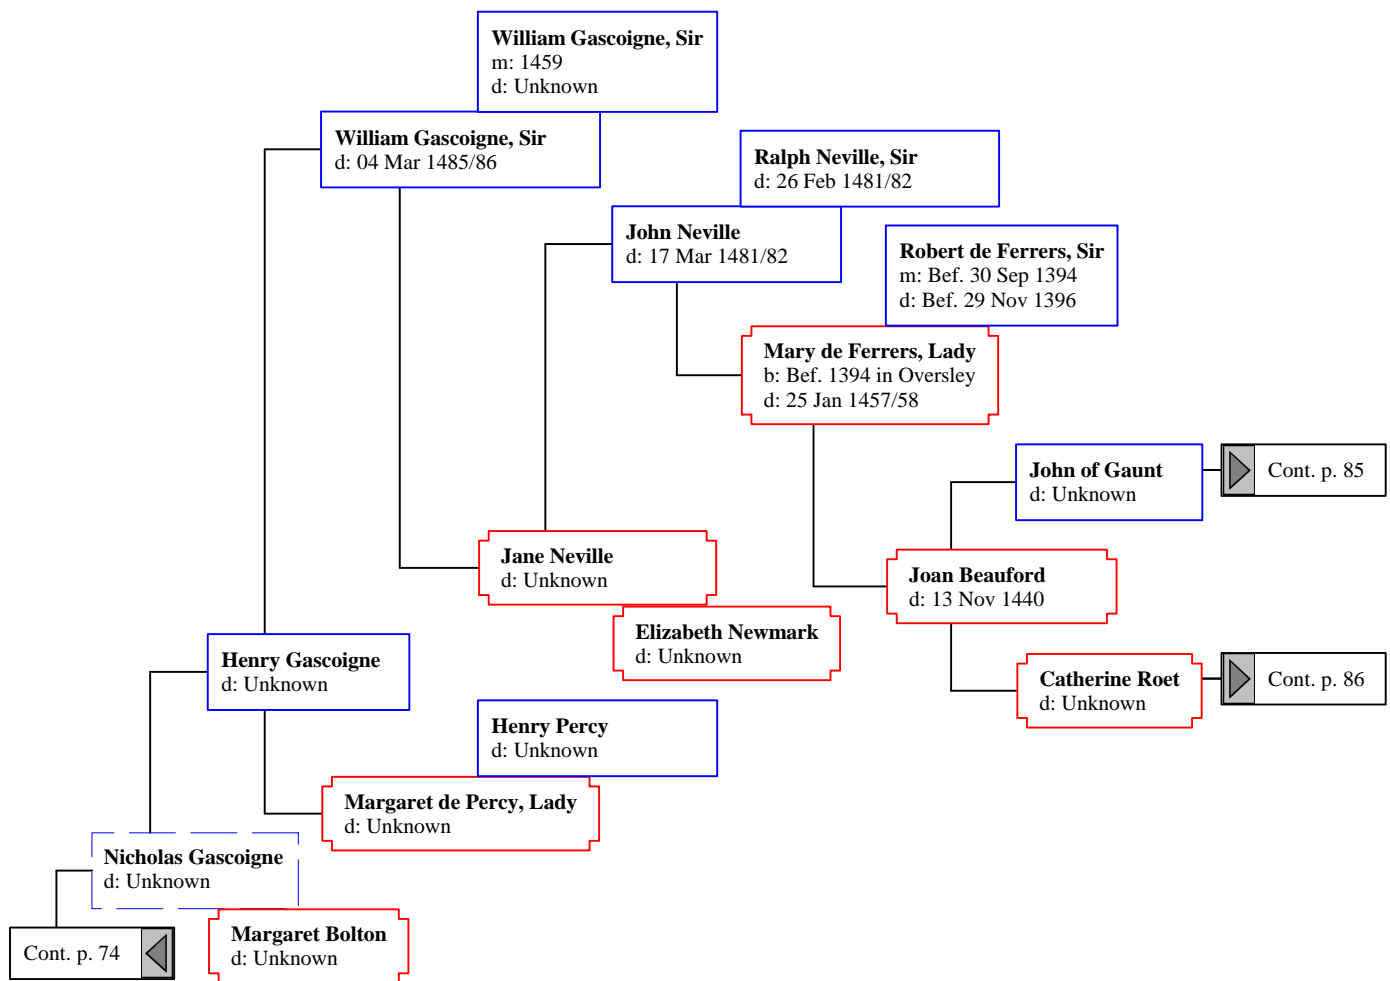

Elizabeth
b: Abt. 1808 in North Carolina
d: Bet. 1851 - 1854 in Jackson County, Alabama

Cont. p. 6

John Freeman
b: Abt. 1754
m: Aft. 1772
d: Bef. 1830

Lucy Freeman
b: Bef. May 1774 in Virginia?
d: 03 May 1826 in Morgon County, Georgia

John Webb

b: Bet. 1694 - 1695 in County Gloucester, England
m: 13 Sep 1720 in Gwynedd Meeting, Berks County, Pennsylvania
d: 18 Oct 1774 in Exeter, Berks County, Pennsylvania

Ann Horrod

b: 1661 in England
d: 1699 in England

Cont. p. 54

Hugh Le Despencer, The Elder
d: Unknown

Hugh Le Despencer, The Younger
b: 01 Mar 1261/62
m: 1306
d: 24 Nov 1326 in Hereford

Cont. p. 66 

Cont. p. 76 

King Ferdinand III
d: Unknown

Eleanor of Castile
b: Abt. 1244 in Castile, Spain
d: 29 Nov 1290 in Herdeby, Lincoln, England

Princess Joana
d: Unknown

The Dane Ansfried
d: Unknown

Unfroi Ansfred
d: Unknown

Cont. p. 88 