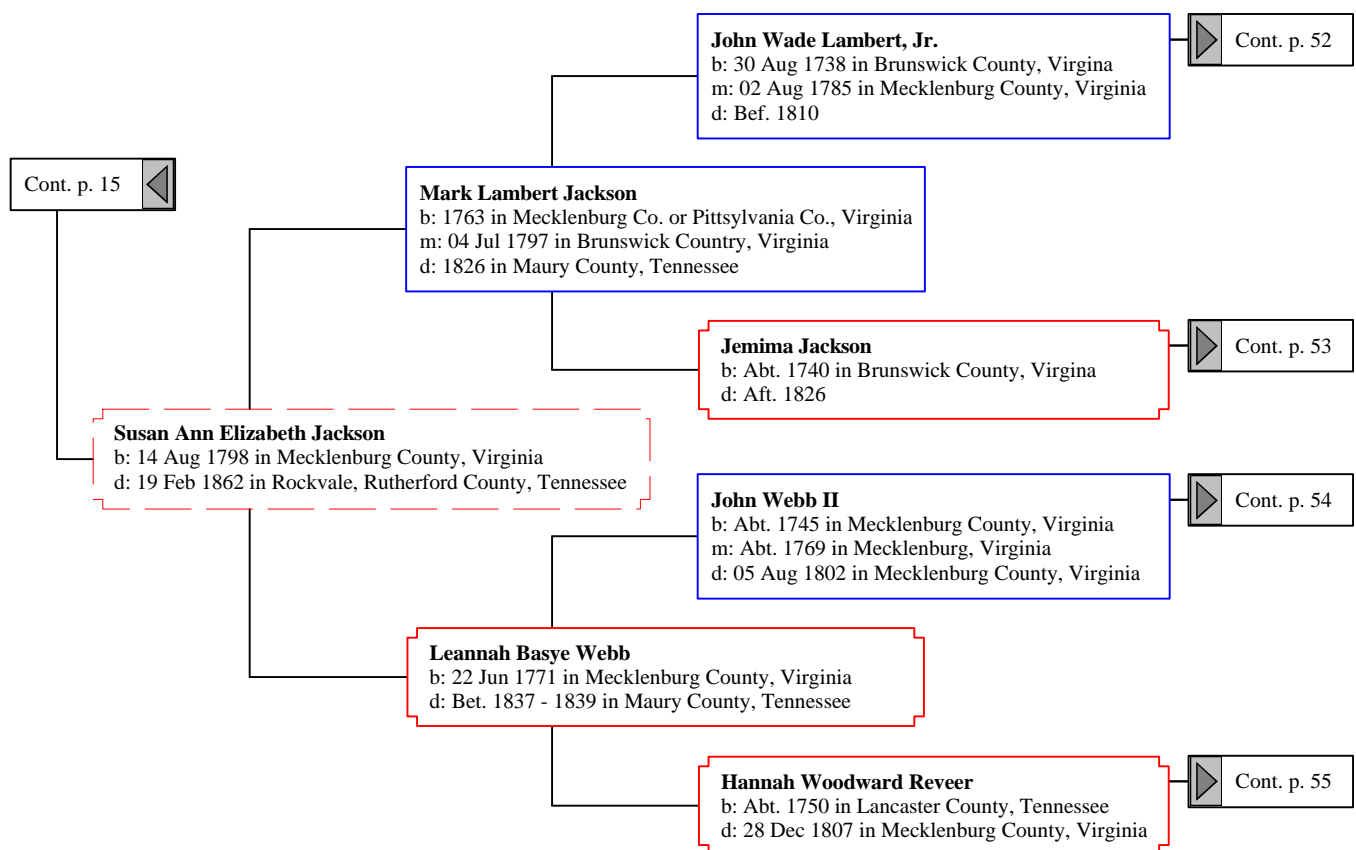

Cont. p. 3 

Horatio Alexander (Horacie) Anderson
b: Abt. 1804 in Buncombe, North Carolina
m: Bef. 1823
d: 21 Jun 1870 in Jackson County, Alabama

Sarah Jane Anderson
b: 13 Oct 1849 in Jackson County, Alabama
d: 15 Sep 1911 in Cullman County, Alabama

Elizabeth
b: Abt. 1808 in North Carolina
d: Bet. 1851 - 1854 in Jackson County, Alabama

Cont. p. 6

John Freeman
b: Abt. 1754
m: Aft. 1772
d: Bef. 1830

Lucy Freeman
b: Bef. May 1774 in Virginia?
d: 03 May 1826 in Morgon County, Georgia

Cont. p. 14 

Colonel White
b: Abt. 1785
d: Unknown

Ruth White
b: Abt. 1809
d: Abt. 1846

[2] William Oglvie, Sr.
b: 1690 in King and Queen County, Virginia
d: 1760 in North Carolina

[1] William Oglvie, Jr.
b: 17 Aug 1728 in Bertie County, North Carolina or Ireland
m: 1757 in Granville County, North Carolina
d: 06 Feb 1813 in College Grove, Williamson County, Tennessee

John Webb

b: Bet. 1694 - 1695 in County Gloucester, England
m: 13 Sep 1720 in Gwynedd Meeting, Berks County, Pennsylvania
d: 18 Oct 1774 in Exeter, Berks County, Pennsylvania

Ann Horrod

b: 1661 in England
d: 1699 in England