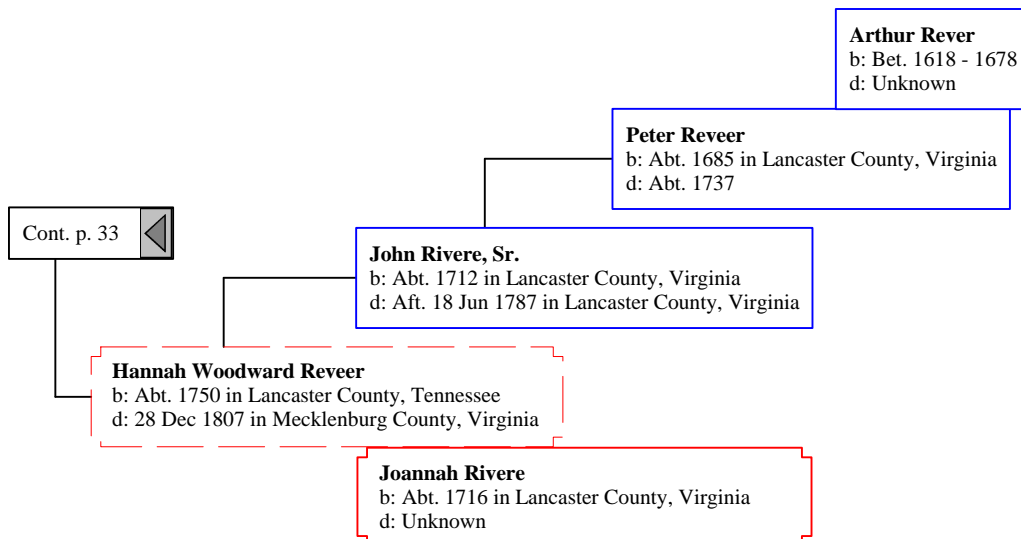

Elizabeth
b: Abt. 1808 in North Carolina
d: Bet. 1851 - 1854 in Jackson County, Alabama

Cont. p. 6

John Freeman
b: Abt. 1754
m: Aft. 1772
d: Bef. 1830

Lucy Freeman
b: Bef. May 1774 in Virginia?
d: 03 May 1826 in Morgon County, Georgia

Cont. p. 25 

[3] Bettie Elizabeth
d: Unknown

John Webb, Sr.

b: 22 Aug 1661 in Tetbury, Gloucestershire, England
m: 18 Aug 1691 in Gloucester, Gloucester, England
d: 27 Jan 1711/12 in Philadelphia, Pennsylvania

John Webb

b: Bet. 1694 - 1695 in County Gloucester, England
m: 13 Sep 1720 in Gwynedd Meeting, Berks County, Pennsylvania
d: 18 Oct 1774 in Exeter, Berks County, Pennsylvania

Ann Horrod

b: 1661 in England
d: 1699 in England

Cont. p. 54

Hugh Le Despencer, The Elder
d: Unknown

Hugh Le Despencer, The Younger
b: 01 Mar 1261/62
m: 1306
d: 24 Nov 1326 in Hereford

Cont. p. 66 

Cont. p. 76 

King Ferdinand III
d: Unknown

Eleanor of Castile
b: Abt. 1244 in Castile, Spain
d: 29 Nov 1290 in Herdeby, Lincoln, England