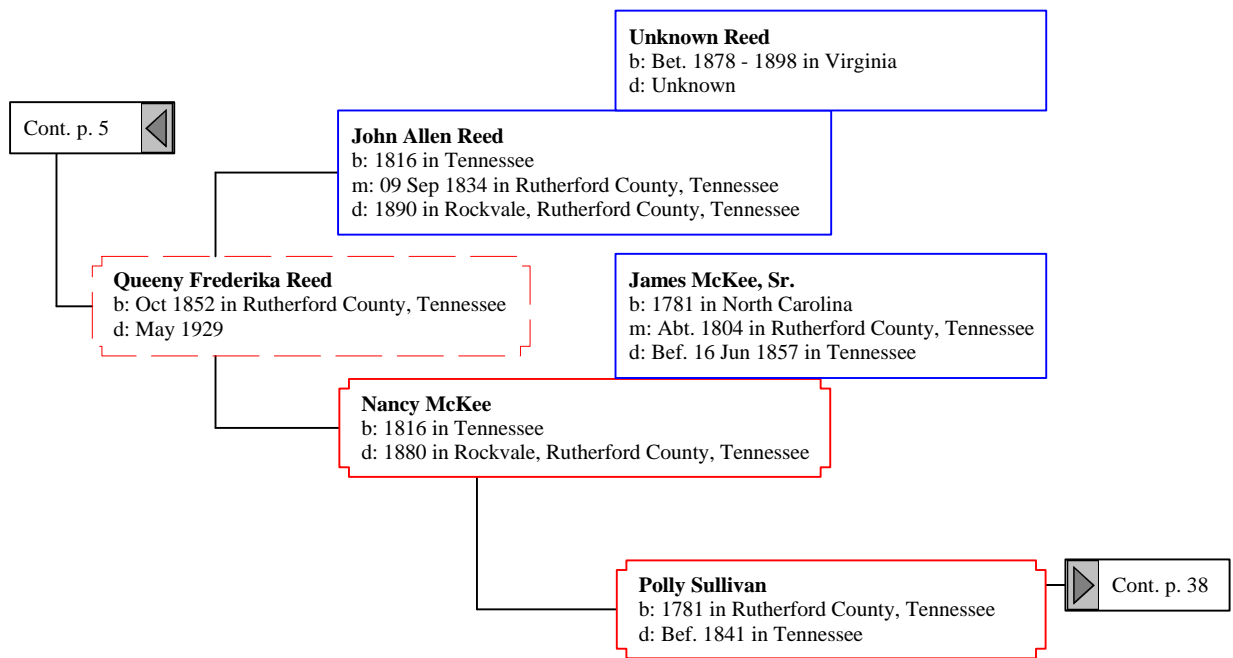

Cont. p. 3 

Horatio Alexander (Horacie) Anderson
b: Abt. 1804 in Buncombe, North Carolina
m: Bef. 1823
d: 21 Jun 1870 in Jackson County, Alabama

Sarah Jane Anderson
b: 13 Oct 1849 in Jackson County, Alabama
d: 15 Sep 1911 in Cullman County, Alabama

Elizabeth
b: Abt. 1808 in North Carolina
d: Bet. 1851 - 1854 in Jackson County, Alabama

Cont. p. 6

John Freeman
b: Abt. 1754
m: Aft. 1772
d: Bef. 1830

Lucy Freeman
b: Bef. May 1774 in Virginia?
d: 03 May 1826 in Morgon County, Georgia

Cont. p. 14 

Colonel White
b: Abt. 1785
d: Unknown

Ruth White
b: Abt. 1809
d: Abt. 1846

[2] William Oglvie, Sr.
b: 1690 in King and Queen County, Virginia
d: 1760 in North Carolina

[1] William Oglvie, Jr.
b: 17 Aug 1728 in Bertie County, North Carolina or Ireland
m: 1757 in Granville County, North Carolina
d: 06 Feb 1813 in College Grove, Williamson County, Tennessee

John Webb

b: Bet. 1694 - 1695 in County Gloucester, England
m: 13 Sep 1720 in Gwynedd Meeting, Berks County, Pennsylvania
d: 18 Oct 1774 in Exeter, Berks County, Pennsylvania

Ann Horrod

b: 1661 in England
d: 1699 in England