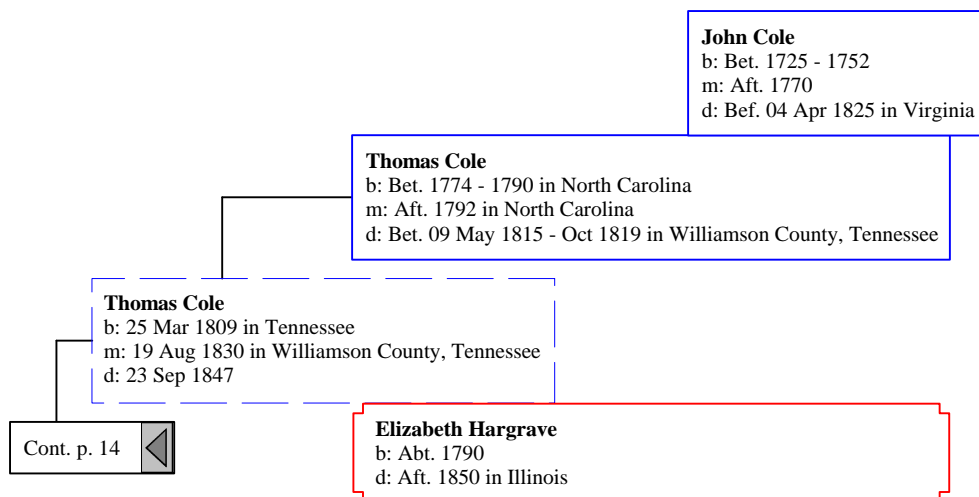

Cont. p. 3 

Horatio Alexander (Horacie) Anderson
b: Abt. 1804 in Buncombe, North Carolina
m: Bef. 1823
d: 21 Jun 1870 in Jackson County, Alabama

Sarah Jane Anderson
b: 13 Oct 1849 in Jackson County, Alabama
d: 15 Sep 1911 in Cullman County, Alabama

Elizabeth
b: Abt. 1808 in North Carolina
d: Bet. 1851 - 1854 in Jackson County, Alabama

Cont. p. 6

John Freeman
b: Abt. 1754
m: Aft. 1772
d: Bef. 1830

Lucy Freeman
b: Bef. May 1774 in Virginia?
d: 03 May 1826 in Morgon County, Georgia

Cont. p. 14 

Colonel White
b: Abt. 1785
d: Unknown

Ruth White
b: Abt. 1809
d: Abt. 1846

[2] William Oglvie, Sr.
b: 1690 in King and Queen County, Virginia
d: 1760 in North Carolina

[1] William Oglvie, Jr.
b: 17 Aug 1728 in Bertie County, North Carolina or Ireland
m: 1757 in Granville County, North Carolina
d: 06 Feb 1813 in College Grove, Williamson County, Tennessee

John Webb

b: Bet. 1694 - 1695 in County Gloucester, England
m: 13 Sep 1720 in Gwynedd Meeting, Berks County, Pennsylvania
d: 18 Oct 1774 in Exeter, Berks County, Pennsylvania

Ann Horrod

b: 1661 in England
d: 1699 in England