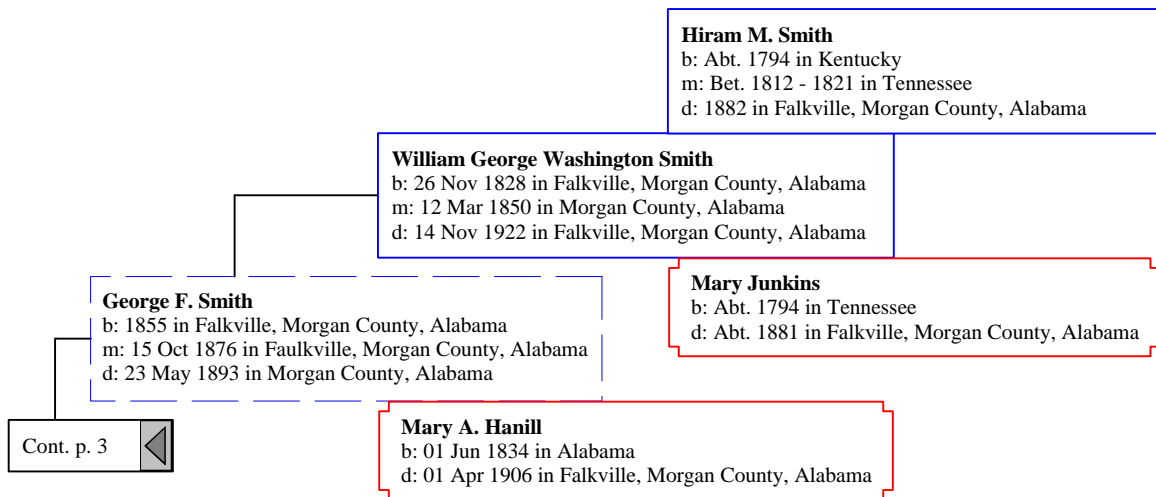

Cont. p. 3 

Horatio Alexander (Horacie) Anderson
b: Abt. 1804 in Buncombe, North Carolina
m: Bef. 1823
d: 21 Jun 1870 in Jackson County, Alabama

Sarah Jane Anderson
b: 13 Oct 1849 in Jackson County, Alabama
d: 15 Sep 1911 in Cullman County, Alabama

Elizabeth
b: Abt. 1808 in North Carolina
d: Bet. 1851 - 1854 in Jackson County, Alabama

Cont. p. 6

John Freeman
b: Abt. 1754
m: Aft. 1772
d: Bef. 1830

Lucy Freeman
b: Bef. May 1774 in Virginia?
d: 03 May 1826 in Morgon County, Georgia

Cont. p. 14 

Colonel White
b: Abt. 1785
d: Unknown

Ruth White
b: Abt. 1809
d: Abt. 1846

[2] William Oglvie, Sr.
b: 1690 in King and Queen County, Virginia
d: 1760 in North Carolina

[1] William Oglvie, Jr.
b: 17 Aug 1728 in Bertie County, North Carolina or Ireland
m: 1757 in Granville County, North Carolina
d: 06 Feb 1813 in College Grove, Williamson County, Tennessee

John Webb

b: Bet. 1694 - 1695 in County Gloucester, England
m: 13 Sep 1720 in Gwynedd Meeting, Berks County, Pennsylvania
d: 18 Oct 1774 in Exeter, Berks County, Pennsylvania

Ann Horrod

b: 1661 in England
d: 1699 in England