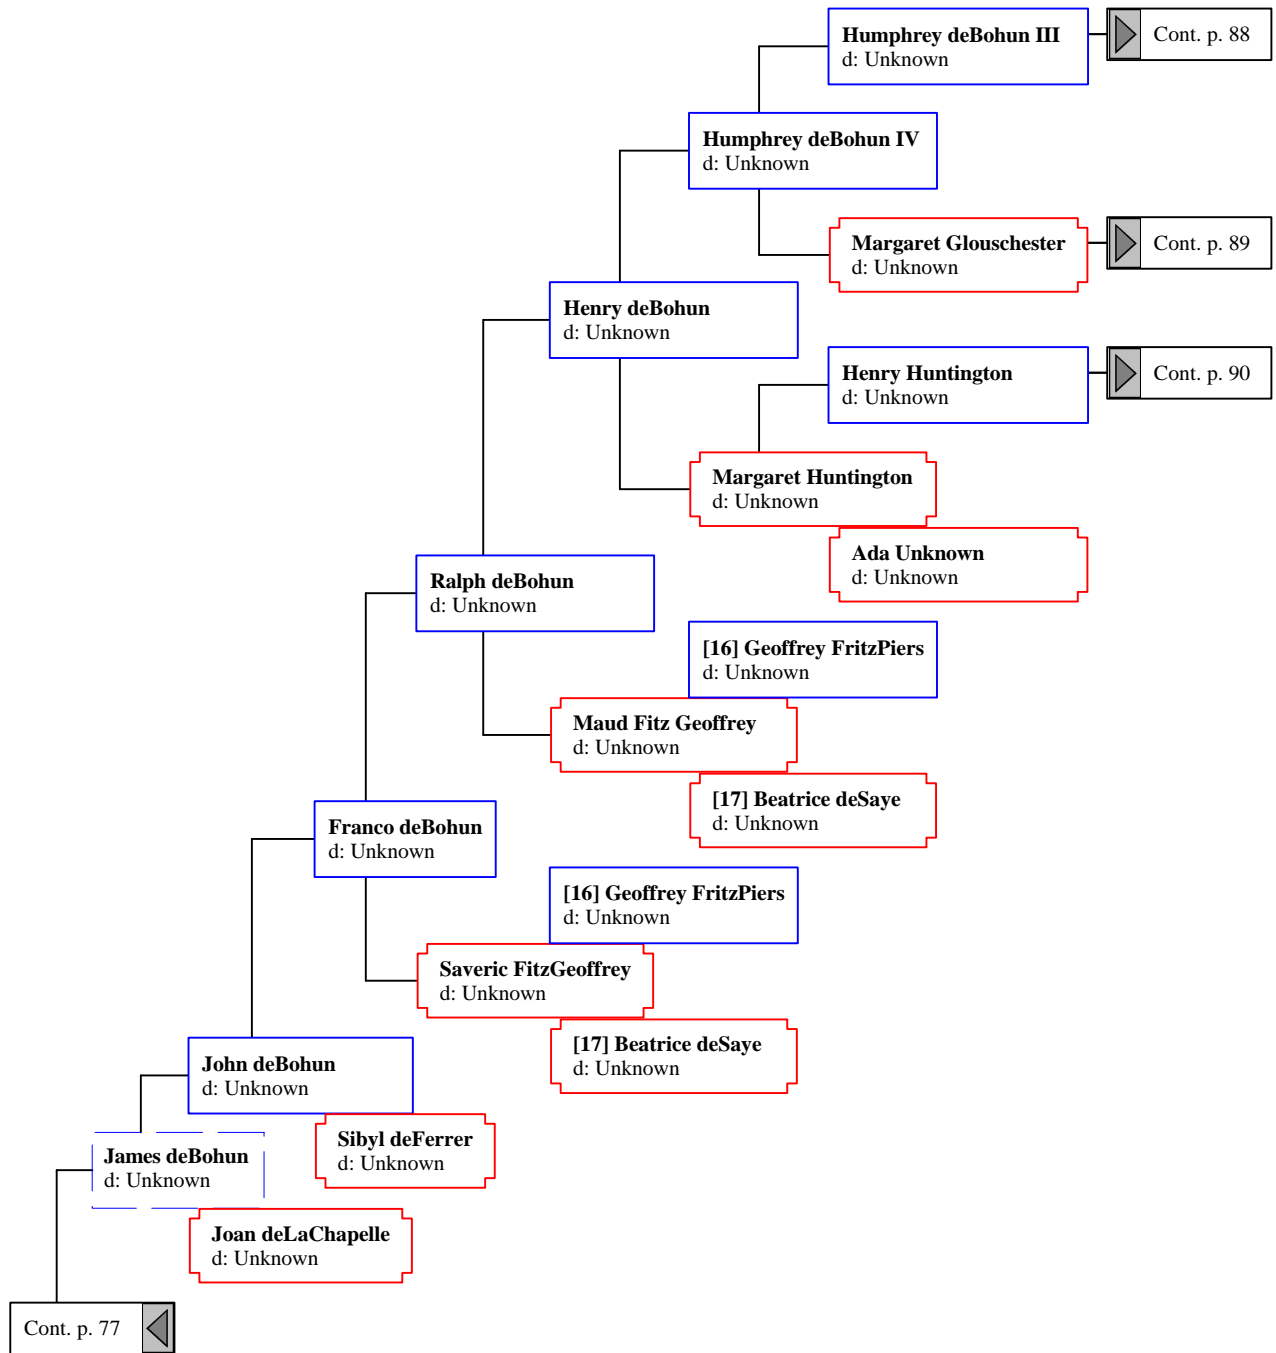

Elizabeth
b: Abt. 1808 in North Carolina
d: Bet. 1851 - 1854 in Jackson County, Alabama

Cont. p. 6

John Freeman
b: Abt. 1754
m: Aft. 1772
d: Bef. 1830

Lucy Freeman
b: Bef. May 1774 in Virginia?
d: 03 May 1826 in Morgon County, Georgia

John Webb

b: Bet. 1694 - 1695 in County Gloucester, England
m: 13 Sep 1720 in Gwynedd Meeting, Berks County, Pennsylvania
d: 18 Oct 1774 in Exeter, Berks County, Pennsylvania

Ann Horrod

b: 1661 in England
d: 1699 in England

Cont. p. 54

Hugh Le Despencer, The Elder
d: Unknown

Hugh Le Despencer, The Younger
b: 01 Mar 1261/62
m: 1306
d: 24 Nov 1326 in Hereford

Cont. p. 66 

Cont. p. 76 

King Ferdinand III
d: Unknown

Eleanor of Castile
b: Abt. 1244 in Castile, Spain
d: 29 Nov 1290 in Herdeby, Lincoln, England

Princess Joana
d: Unknown

The Dane Ansfried
d: Unknown

Unfroi Ansfred
d: Unknown

Cont. p. 88 