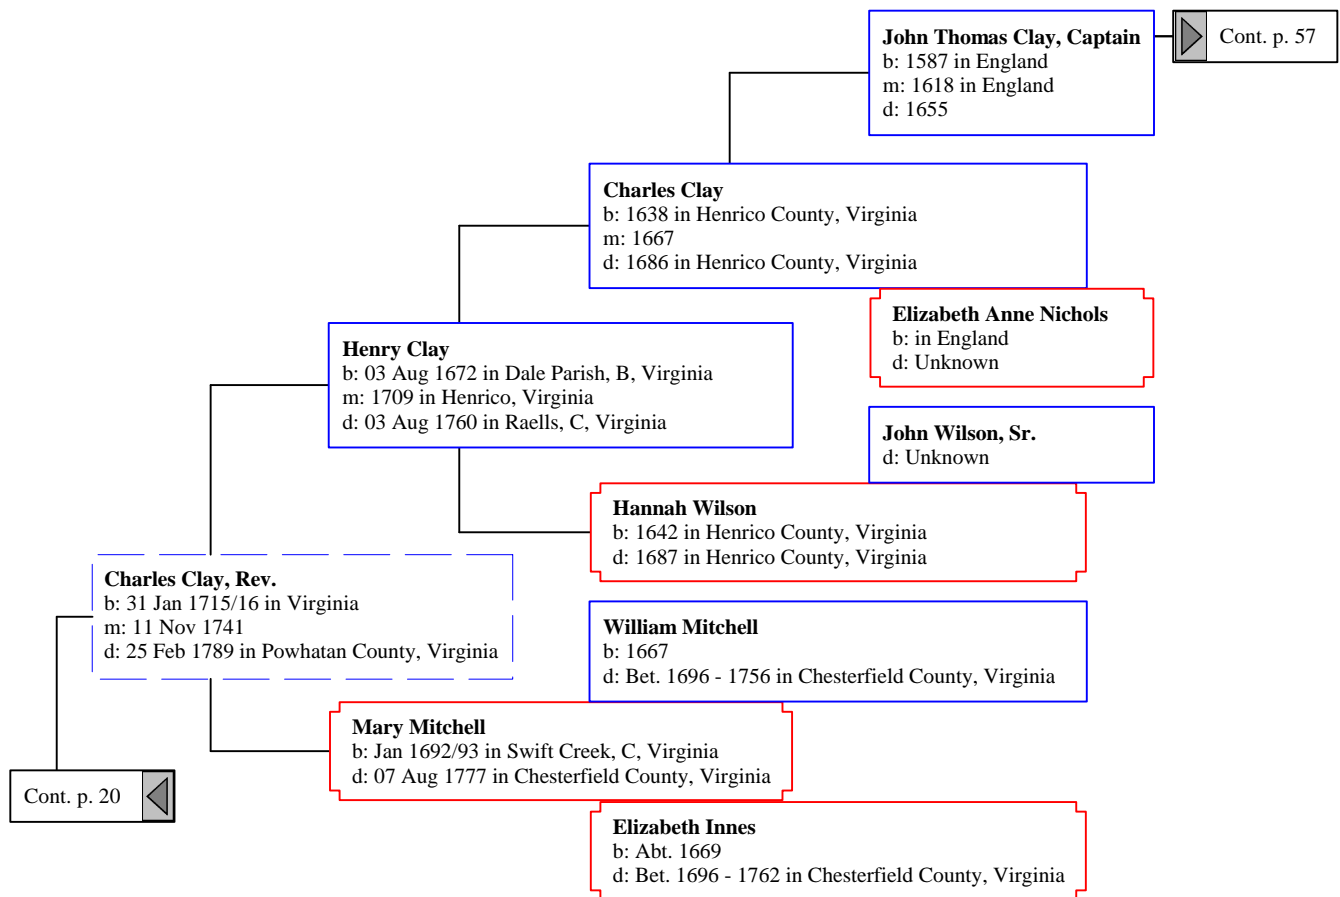

Cont. p. 3 

Horatio Alexander (Horacie) Anderson
b: Abt. 1804 in Buncombe, North Carolina
m: Bef. 1823
d: 21 Jun 1870 in Jackson County, Alabama

Sarah Jane Anderson
b: 13 Oct 1849 in Jackson County, Alabama
d: 15 Sep 1911 in Cullman County, Alabama

Elizabeth
b: Abt. 1808 in North Carolina
d: Bet. 1851 - 1854 in Jackson County, Alabama

Cont. p. 6

John Freeman
b: Abt. 1754
m: Aft. 1772
d: Bef. 1830

Lucy Freeman
b: Bef. May 1774 in Virginia?
d: 03 May 1826 in Morgon County, Georgia

Cont. p. 14 

Colonel White
b: Abt. 1785
d: Unknown

Ruth White
b: Abt. 1809
d: Abt. 1846

[2] William Oglvie, Sr.
b: 1690 in King and Queen County, Virginia
d: 1760 in North Carolina

[1] William Oglvie, Jr.
b: 17 Aug 1728 in Bertie County, North Carolina or Ireland
m: 1757 in Granville County, North Carolina
d: 06 Feb 1813 in College Grove, Williamson County, Tennessee

John Webb

b: Bet. 1694 - 1695 in County Gloucester, England
m: 13 Sep 1720 in Gwynedd Meeting, Berks County, Pennsylvania
d: 18 Oct 1774 in Exeter, Berks County, Pennsylvania

Ann Horrod

b: 1661 in England
d: 1699 in England