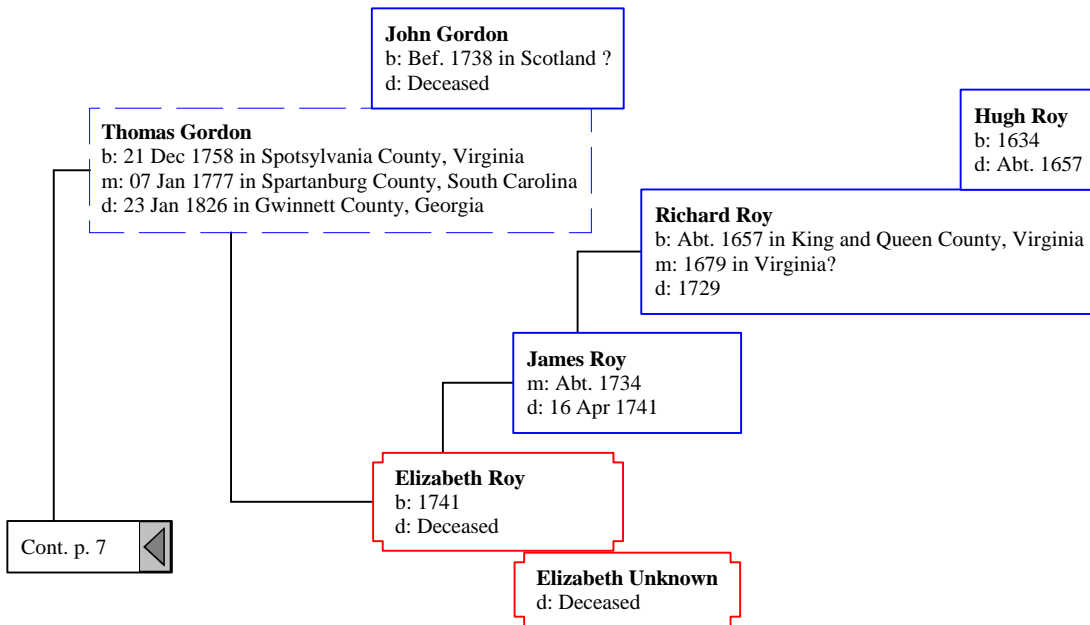

Cont. p. 3 

Horatio Alexander (Horacie) Anderson
b: Abt. 1804 in Buncombe, North Carolina
m: Bef. 1823
d: 21 Jun 1870 in Jackson County, Alabama

Sarah Jane Anderson
b: 13 Oct 1849 in Jackson County, Alabama
d: 15 Sep 1911 in Cullman County, Alabama

Elizabeth
b: Abt. 1808 in North Carolina
d: Bet. 1851 - 1854 in Jackson County, Alabama

Cont. p. 6

John Freeman
b: Abt. 1754
m: Aft. 1772
d: Bef. 1830

Lucy Freeman
b: Bef. May 1774 in Virginia?
d: 03 May 1826 in Morgon County, Georgia

Cont. p. 14 

Colonel White
b: Abt. 1785
d: Unknown

Ruth White
b: Abt. 1809
d: Abt. 1846

[2] William Oglvie, Sr.
b: 1690 in King and Queen County, Virginia
d: 1760 in North Carolina

[1] William Oglvie, Jr.
b: 17 Aug 1728 in Bertie County, North Carolina or Ireland
m: 1757 in Granville County, North Carolina
d: 06 Feb 1813 in College Grove, Williamson County, Tennessee

John Webb

b: Bet. 1694 - 1695 in County Gloucester, England
m: 13 Sep 1720 in Gwynedd Meeting, Berks County, Pennsylvania
d: 18 Oct 1774 in Exeter, Berks County, Pennsylvania

Ann Horrod

b: 1661 in England
d: 1699 in England