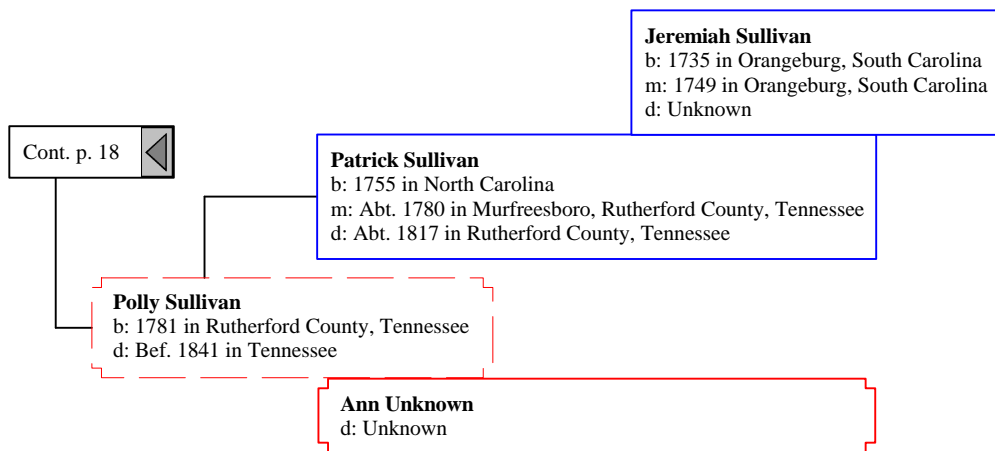

Elizabeth
b: Abt. 1808 in North Carolina
d: Bet. 1851 - 1854 in Jackson County, Alabama

Cont. p. 6

John Freeman
b: Abt. 1754
m: Aft. 1772
d: Bef. 1830

Lucy Freeman
b: Bef. May 1774 in Virginia?
d: 03 May 1826 in Morgon County, Georgia

Cont. p. 14 

Colonel White
b: Abt. 1785
d: Unknown

Ruth White
b: Abt. 1809
d: Abt. 1846

[2] William Oglvie, Sr.
b: 1690 in King and Queen County, Virginia
d: 1760 in North Carolina

[1] William Oglvie, Jr.
b: 17 Aug 1728 in Bertie County, North Carolina or Ireland
m: 1757 in Granville County, North Carolina
d: 06 Feb 1813 in College Grove, Williamson County, Tennessee

John Webb

b: Bet. 1694 - 1695 in County Gloucester, England
m: 13 Sep 1720 in Gwynedd Meeting, Berks County, Pennsylvania
d: 18 Oct 1774 in Exeter, Berks County, Pennsylvania

Ann Horrod

b: 1661 in England
d: 1699 in England