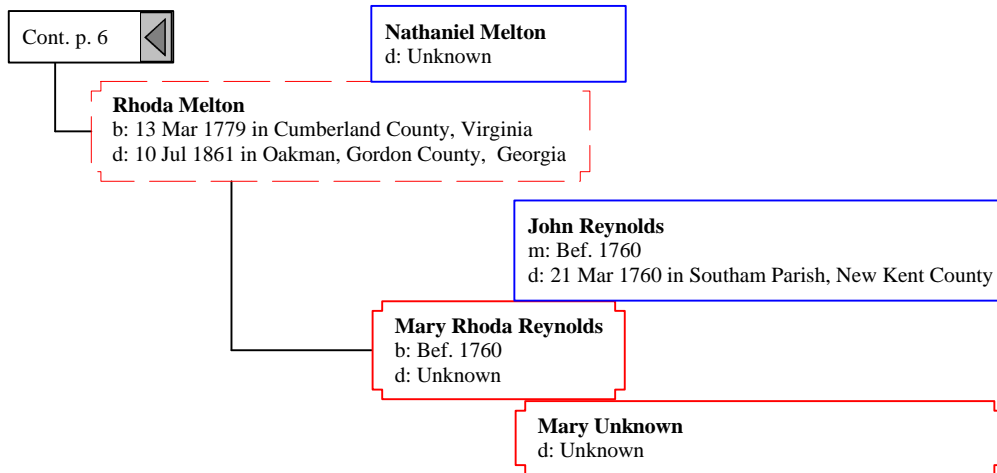

Cont. p. 3 

Horatio Alexander (Horacie) Anderson
b: Abt. 1804 in Buncombe, North Carolina
m: Bef. 1823
d: 21 Jun 1870 in Jackson County, Alabama

Sarah Jane Anderson
b: 13 Oct 1849 in Jackson County, Alabama
d: 15 Sep 1911 in Cullman County, Alabama

Elizabeth
b: Abt. 1808 in North Carolina
d: Bet. 1851 - 1854 in Jackson County, Alabama

Cont. p. 6

John Freeman
b: Abt. 1754
m: Aft. 1772
d: Bef. 1830

Lucy Freeman
b: Bef. May 1774 in Virginia?
d: 03 May 1826 in Morgon County, Georgia

Cont. p. 14 

Colonel White
b: Abt. 1785
d: Unknown

Ruth White
b: Abt. 1809
d: Abt. 1846

[2] William Oglvie, Sr.
b: 1690 in King and Queen County, Virginia
d: 1760 in North Carolina

[1] William Oglvie, Jr.
b: 17 Aug 1728 in Bertie County, North Carolina or Ireland
m: 1757 in Granville County, North Carolina
d: 06 Feb 1813 in College Grove, Williamson County, Tennessee