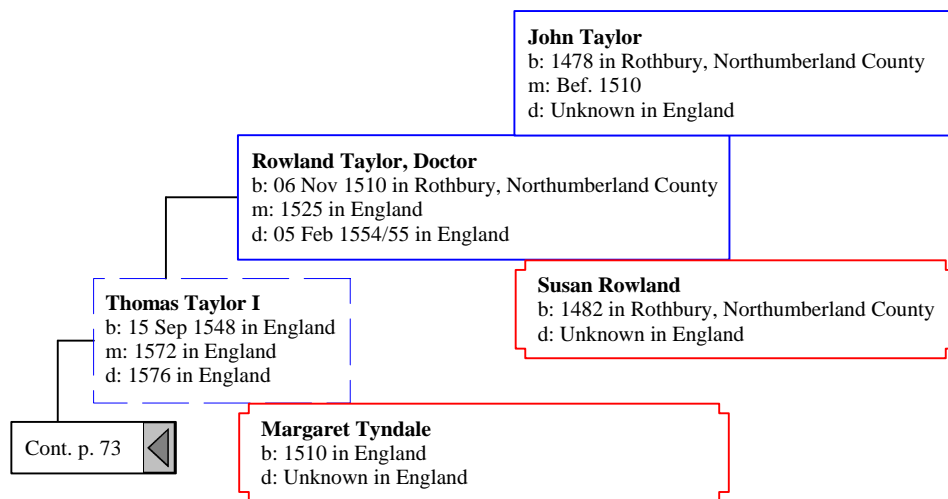

John Webb

b: Bet. 1694 - 1695 in County Gloucester, England
m: 13 Sep 1720 in Gwynedd Meeting, Berks County, Pennsylvania
d: 18 Oct 1774 in Exeter, Berks County, Pennsylvania

Ann Horrod

b: 1661 in England
d: 1699 in England

Cont. p. 54

Hugh Le Despencer, The Elder
d: Unknown

Hugh Le Despencer, The Younger
b: 01 Mar 1261/62
m: 1306
d: 24 Nov 1326 in Hereford

Cont. p. 66 

Cont. p. 76 

King Ferdinand III
d: Unknown

Eleanor of Castile
b: Abt. 1244 in Castile, Spain
d: 29 Nov 1290 in Herdeby, Lincoln, England