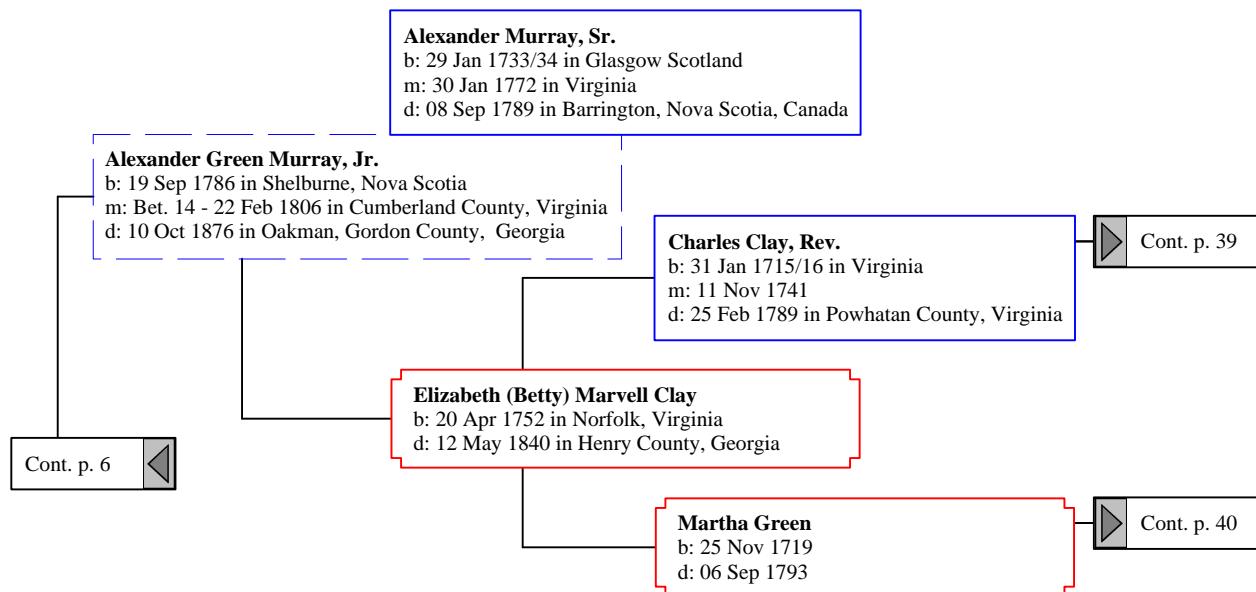

Cont. p. 3 

Horatio Alexander (Horacie) Anderson
b: Abt. 1804 in Buncombe, North Carolina
m: Bef. 1823
d: 21 Jun 1870 in Jackson County, Alabama

Sarah Jane Anderson
b: 13 Oct 1849 in Jackson County, Alabama
d: 15 Sep 1911 in Cullman County, Alabama

Elizabeth
b: Abt. 1808 in North Carolina
d: Bet. 1851 - 1854 in Jackson County, Alabama

Cont. p. 6

John Freeman
b: Abt. 1754
m: Aft. 1772
d: Bef. 1830

Lucy Freeman
b: Bef. May 1774 in Virginia?
d: 03 May 1826 in Morgon County, Georgia

Cont. p. 14 

Colonel White
b: Abt. 1785
d: Unknown

Ruth White
b: Abt. 1809
d: Abt. 1846

[2] William Oglvie, Sr.
b: 1690 in King and Queen County, Virginia
d: 1760 in North Carolina

[1] William Oglvie, Jr.
b: 17 Aug 1728 in Bertie County, North Carolina or Ireland
m: 1757 in Granville County, North Carolina
d: 06 Feb 1813 in College Grove, Williamson County, Tennessee

John Webb

b: Bet. 1694 - 1695 in County Gloucester, England
m: 13 Sep 1720 in Gwynedd Meeting, Berks County, Pennsylvania
d: 18 Oct 1774 in Exeter, Berks County, Pennsylvania

Ann Horrod

b: 1661 in England
d: 1699 in England