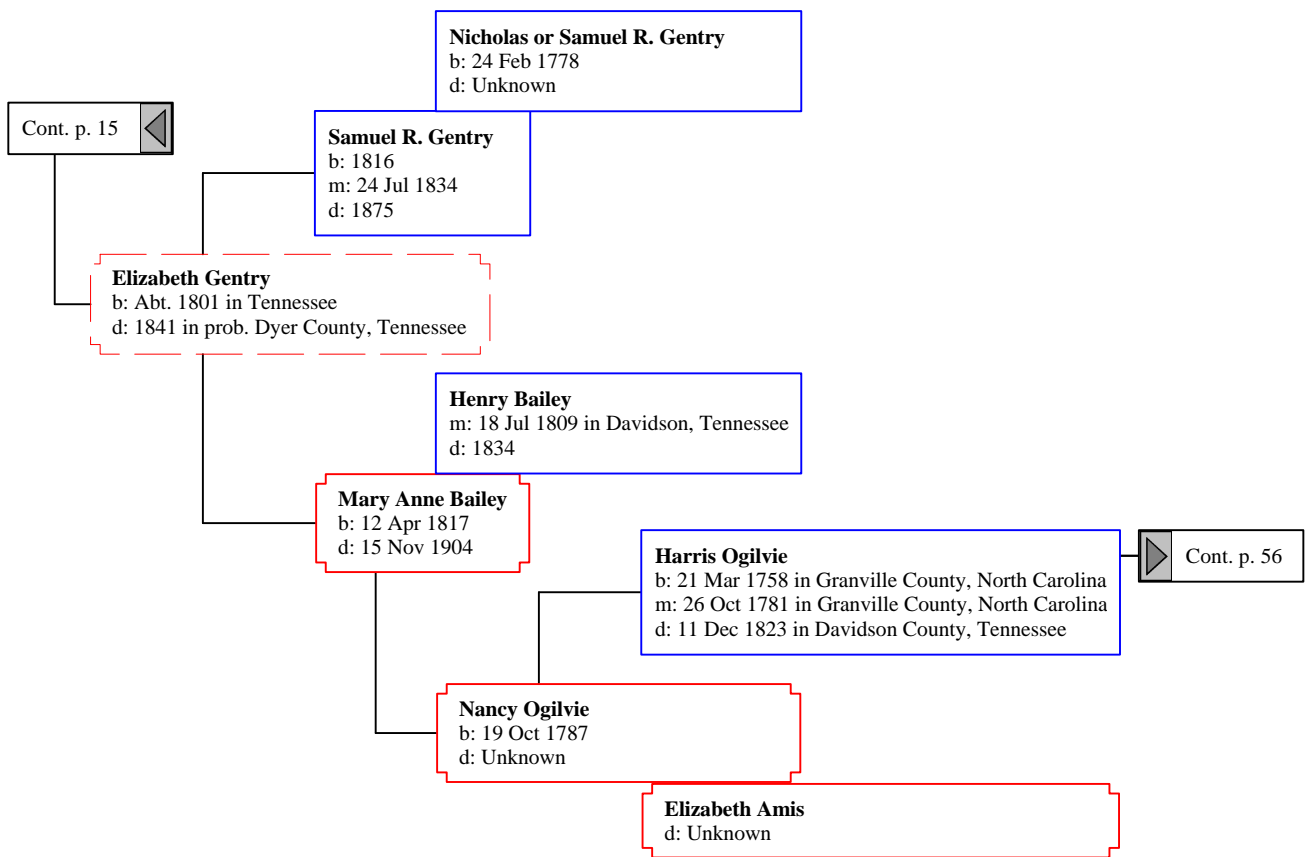

Cont. p. 3 

Horatio Alexander (Horacie) Anderson
b: Abt. 1804 in Buncombe, North Carolina
m: Bef. 1823
d: 21 Jun 1870 in Jackson County, Alabama

Sarah Jane Anderson
b: 13 Oct 1849 in Jackson County, Alabama
d: 15 Sep 1911 in Cullman County, Alabama

Elizabeth
b: Abt. 1808 in North Carolina
d: Bet. 1851 - 1854 in Jackson County, Alabama

Cont. p. 6

John Freeman
b: Abt. 1754
m: Aft. 1772
d: Bef. 1830

Lucy Freeman
b: Bef. May 1774 in Virginia?
d: 03 May 1826 in Morgon County, Georgia

Cont. p. 14 

Colonel White
b: Abt. 1785
d: Unknown

Ruth White
b: Abt. 1809
d: Abt. 1846

[2] William Oglvie, Sr.
b: 1690 in King and Queen County, Virginia
d: 1760 in North Carolina

[1] William Oglvie, Jr.
b: 17 Aug 1728 in Bertie County, North Carolina or Ireland
m: 1757 in Granville County, North Carolina
d: 06 Feb 1813 in College Grove, Williamson County, Tennessee

John Webb

b: Bet. 1694 - 1695 in County Gloucester, England
m: 13 Sep 1720 in Gwynedd Meeting, Berks County, Pennsylvania
d: 18 Oct 1774 in Exeter, Berks County, Pennsylvania

Ann Horrod

b: 1661 in England
d: 1699 in England