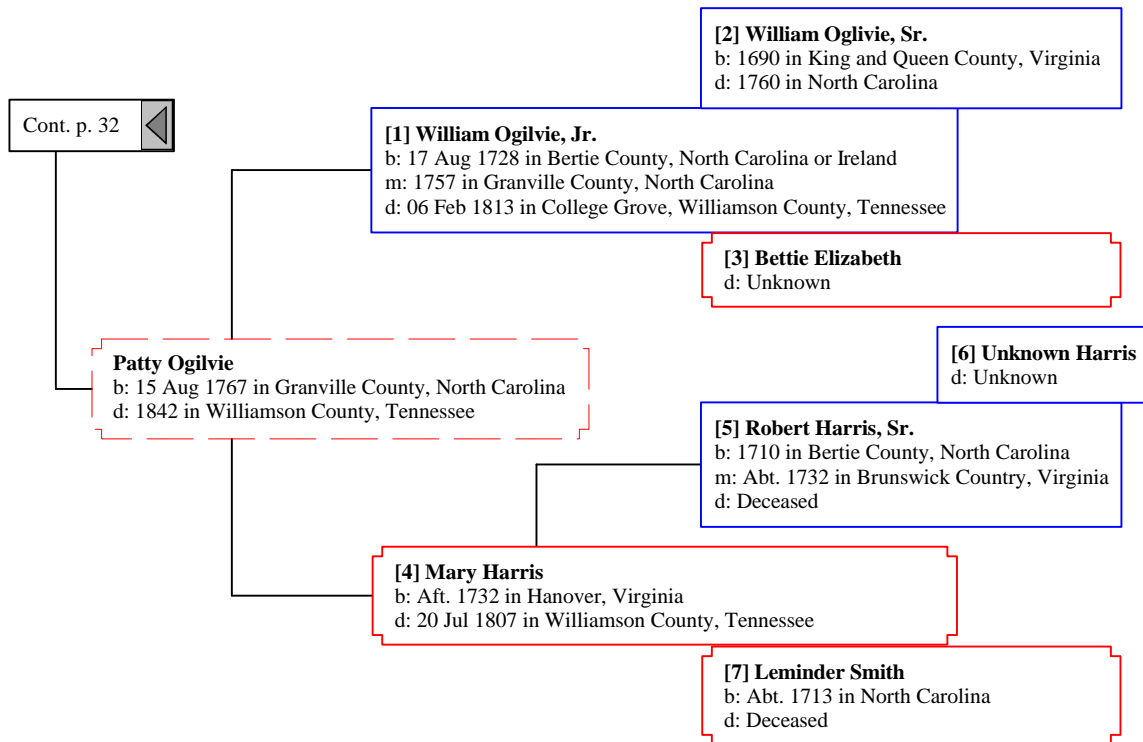

Elizabeth
b: Abt. 1808 in North Carolina
d: Bet. 1851 - 1854 in Jackson County, Alabama

Cont. p. 6

John Freeman
b: Abt. 1754
m: Aft. 1772
d: Bef. 1830

Lucy Freeman
b: Bef. May 1774 in Virginia?
d: 03 May 1826 in Morgon County, Georgia

Cont. p. 25 

[3] Bettie Elizabeth
d: Unknown

John Webb, Sr.

b: 22 Aug 1661 in Tetbury, Gloucestershire, England
m: 18 Aug 1691 in Gloucester, Gloucester, England
d: 27 Jan 1711/12 in Philadelphia, Pennsylvania

John Webb

b: Bet. 1694 - 1695 in County Gloucester, England
m: 13 Sep 1720 in Gwynedd Meeting, Berks County, Pennsylvania
d: 18 Oct 1774 in Exeter, Berks County, Pennsylvania

Ann Horrod

b: 1661 in England
d: 1699 in England

Cont. p. 54

Hugh Le Despencer, The Elder
d: Unknown

Hugh Le Despencer, The Younger
b: 01 Mar 1261/62
m: 1306
d: 24 Nov 1326 in Hereford

Cont. p. 66 

Cont. p. 76 

King Ferdinand III
d: Unknown

Eleanor of Castile
b: Abt. 1244 in Castile, Spain
d: 29 Nov 1290 in Herdeby, Lincoln, England