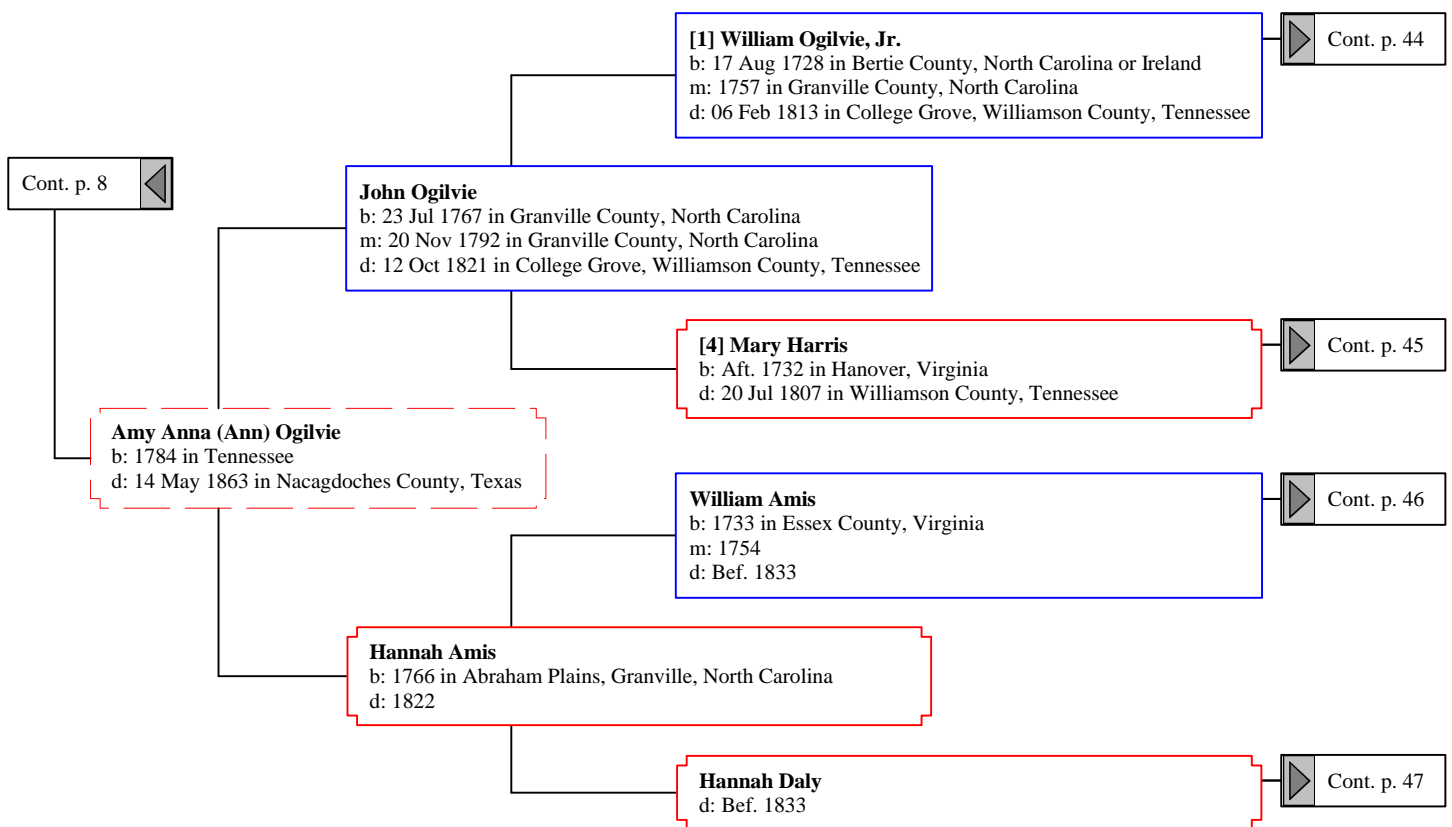

Cont. p. 3 

Horatio Alexander (Horacie) Anderson
b: Abt. 1804 in Buncombe, North Carolina
m: Bef. 1823
d: 21 Jun 1870 in Jackson County, Alabama

Sarah Jane Anderson
b: 13 Oct 1849 in Jackson County, Alabama
d: 15 Sep 1911 in Cullman County, Alabama

Elizabeth
b: Abt. 1808 in North Carolina
d: Bet. 1851 - 1854 in Jackson County, Alabama

Cont. p. 6

John Freeman
b: Abt. 1754
m: Aft. 1772
d: Bef. 1830

Lucy Freeman
b: Bef. May 1774 in Virginia?
d: 03 May 1826 in Morgon County, Georgia

Cont. p. 14 

Colonel White
b: Abt. 1785
d: Unknown

Ruth White
b: Abt. 1809
d: Abt. 1846

[2] William Oglvie, Sr.
b: 1690 in King and Queen County, Virginia
d: 1760 in North Carolina

[1] William Oglvie, Jr.
b: 17 Aug 1728 in Bertie County, North Carolina or Ireland
m: 1757 in Granville County, North Carolina
d: 06 Feb 1813 in College Grove, Williamson County, Tennessee

John Webb

b: Bet. 1694 - 1695 in County Gloucester, England
m: 13 Sep 1720 in Gwynedd Meeting, Berks County, Pennsylvania
d: 18 Oct 1774 in Exeter, Berks County, Pennsylvania

Ann Horrod

b: 1661 in England
d: 1699 in England