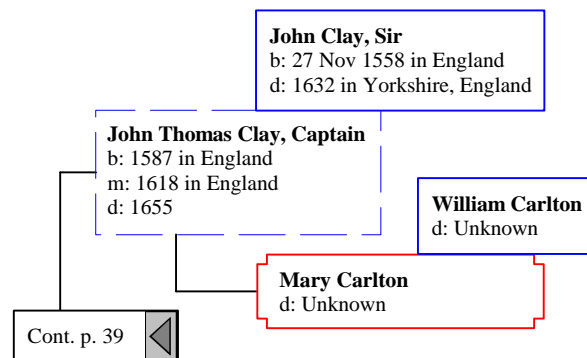

Cont. p. 25 

[3] Bettie Elizabeth
d: Unknown

John Webb, Sr.

b: 22 Aug 1661 in Tetbury, Gloucestershire, England
m: 18 Aug 1691 in Gloucester, Gloucester, England
d: 27 Jan 1711/12 in Philadelphia, Pennsylvania

John Webb

b: Bet. 1694 - 1695 in County Gloucester, England
m: 13 Sep 1720 in Gwynedd Meeting, Berks County, Pennsylvania
d: 18 Oct 1774 in Exeter, Berks County, Pennsylvania

Ann Horrod

b: 1661 in England
d: 1699 in England