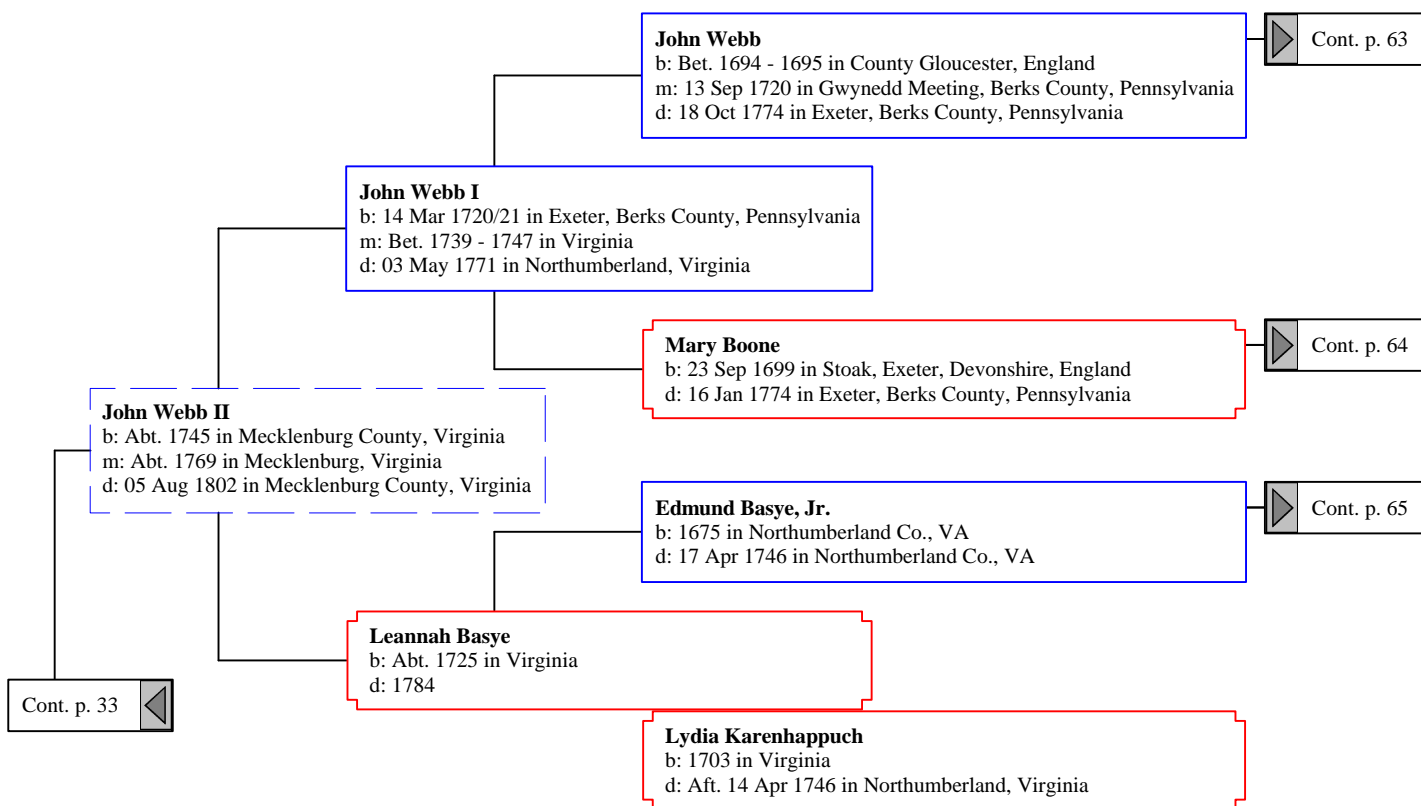

Cont. p. 3 

Horatio Alexander (Horacie) Anderson
b: Abt. 1804 in Buncombe, North Carolina
m: Bef. 1823
d: 21 Jun 1870 in Jackson County, Alabama

Sarah Jane Anderson
b: 13 Oct 1849 in Jackson County, Alabama
d: 15 Sep 1911 in Cullman County, Alabama

Elizabeth
b: Abt. 1808 in North Carolina
d: Bet. 1851 - 1854 in Jackson County, Alabama

Cont. p. 6

John Freeman
b: Abt. 1754
m: Aft. 1772
d: Bef. 1830

Lucy Freeman
b: Bef. May 1774 in Virginia?
d: 03 May 1826 in Morgon County, Georgia

Cont. p. 25 

[3] Bettie Elizabeth
d: Unknown

John Webb, Sr.

b: 22 Aug 1661 in Tetbury, Gloucestershire, England
m: 18 Aug 1691 in Gloucester, Gloucester, England
d: 27 Jan 1711/12 in Philadelphia, Pennsylvania

John Webb

b: Bet. 1694 - 1695 in County Gloucester, England
m: 13 Sep 1720 in Gwynedd Meeting, Berks County, Pennsylvania
d: 18 Oct 1774 in Exeter, Berks County, Pennsylvania

Ann Horrod

b: 1661 in England
d: 1699 in England