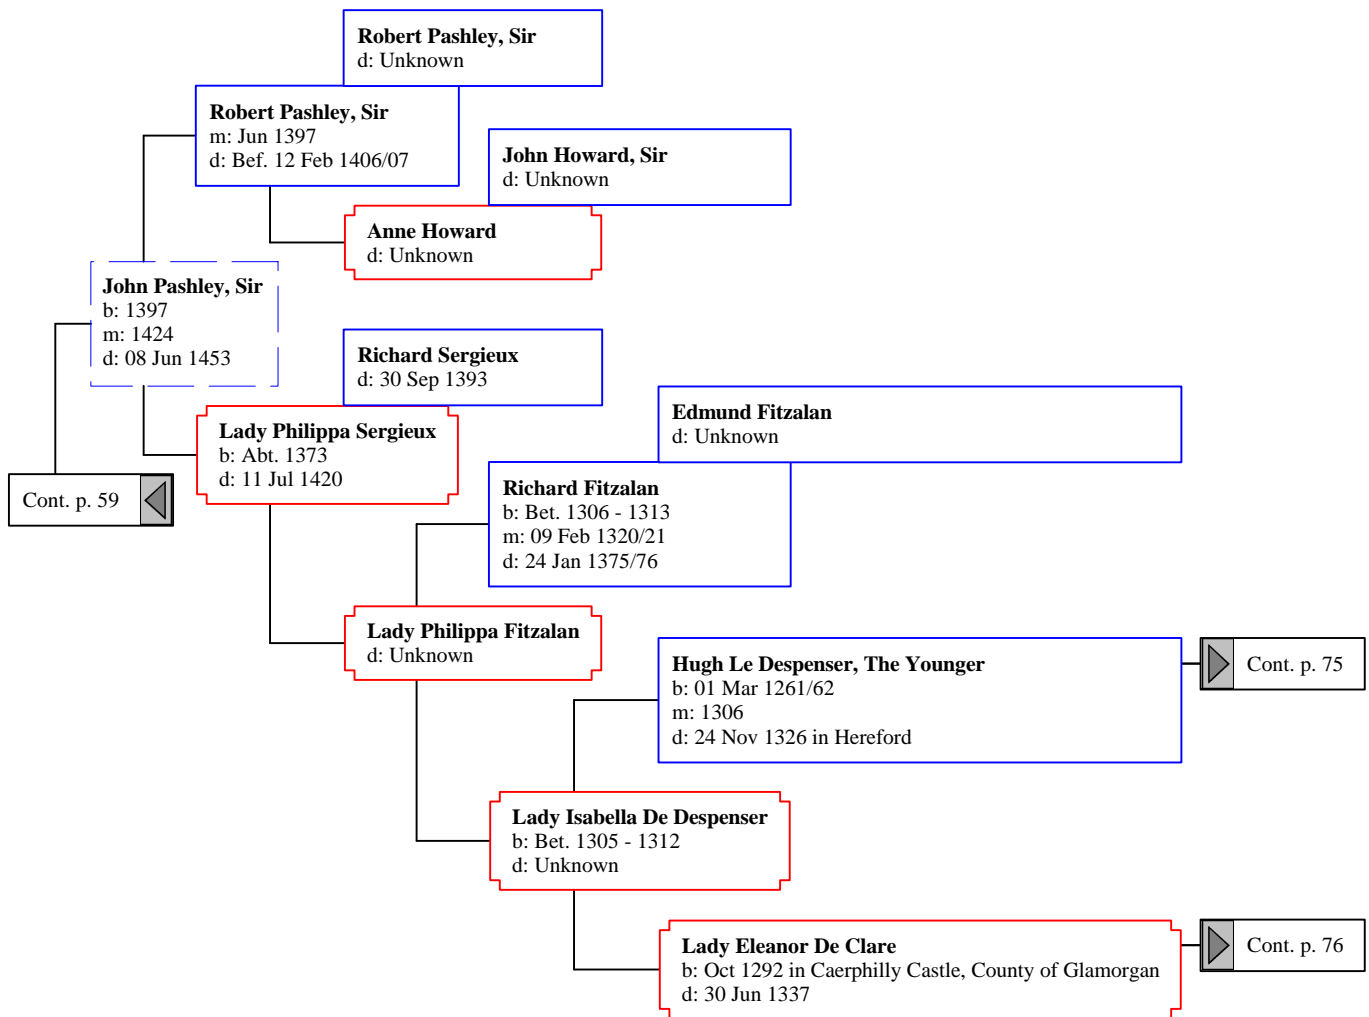

Elizabeth
b: Abt. 1808 in North Carolina
d: Bet. 1851 - 1854 in Jackson County, Alabama

Cont. p. 6

John Freeman
b: Abt. 1754
m: Aft. 1772
d: Bef. 1830

Lucy Freeman
b: Bef. May 1774 in Virginia?
d: 03 May 1826 in Morgon County, Georgia

John Webb

b: Bet. 1694 - 1695 in County Gloucester, England
m: 13 Sep 1720 in Gwynedd Meeting, Berks County, Pennsylvania
d: 18 Oct 1774 in Exeter, Berks County, Pennsylvania

Ann Horrod

b: 1661 in England
d: 1699 in England

Cont. p. 54

Hugh Le Despencer, The Elder
d: Unknown

Hugh Le Despencer, The Younger
b: 01 Mar 1261/62
m: 1306
d: 24 Nov 1326 in Hereford

Cont. p. 66 

Cont. p. 76 

King Ferdinand III
d: Unknown

Eleanor of Castile
b: Abt. 1244 in Castile, Spain
d: 29 Nov 1290 in Herdeby, Lincoln, England

Princess Joana
d: Unknown

The Dane Ansfried
d: Unknown

Unfroi Ansfred
d: Unknown

Cont. p. 88 