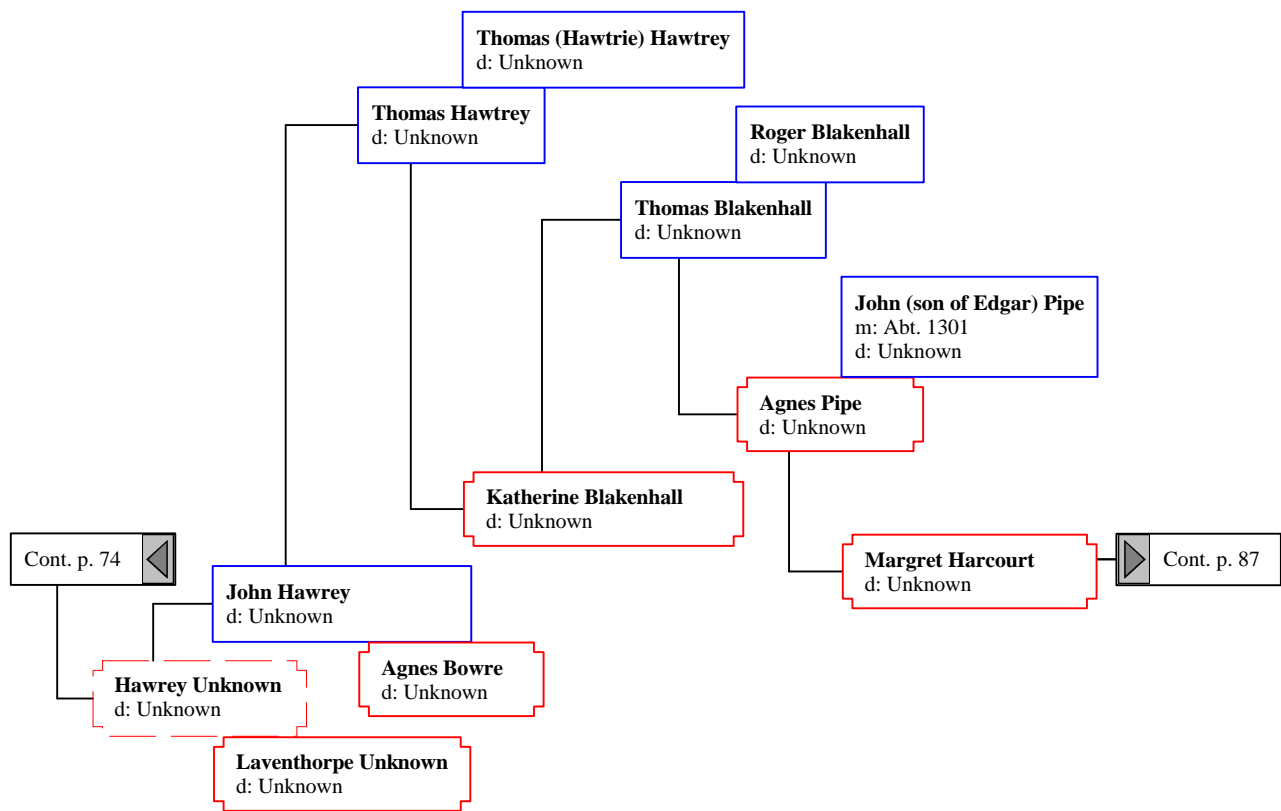

Cont. p. 54

Hugh Le Despencer, The Elder
d: Unknown

Hugh Le Despencer, The Younger
b: 01 Mar 1261/62
m: 1306
d: 24 Nov 1326 in Hereford

Cont. p. 66 

Cont. p. 76 

King Ferdinand III
d: Unknown

Eleanor of Castile
b: Abt. 1244 in Castile, Spain
d: 29 Nov 1290 in Herdeby, Lincoln, England

Princess Joana
d: Unknown

The Dane Ansfried
d: Unknown

Unfroi Ansfred
d: Unknown

Cont. p. 88 