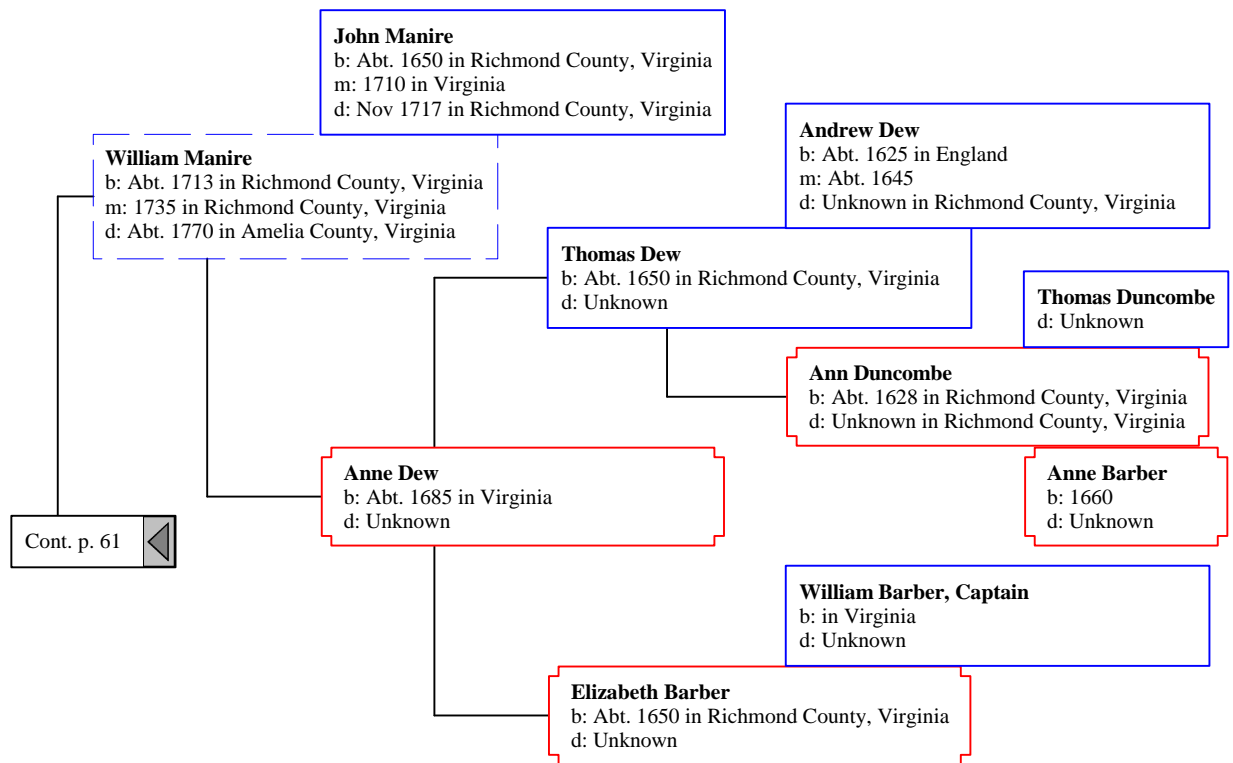

Cont. p. 3 

Horatio Alexander (Horacie) Anderson
b: Abt. 1804 in Buncombe, North Carolina
m: Bef. 1823
d: 21 Jun 1870 in Jackson County, Alabama

Sarah Jane Anderson
b: 13 Oct 1849 in Jackson County, Alabama
d: 15 Sep 1911 in Cullman County, Alabama

Elizabeth
b: Abt. 1808 in North Carolina
d: Bet. 1851 - 1854 in Jackson County, Alabama

Cont. p. 6

John Freeman
b: Abt. 1754
m: Aft. 1772
d: Bef. 1830

Lucy Freeman
b: Bef. May 1774 in Virginia?
d: 03 May 1826 in Morgon County, Georgia

John Webb

b: Bet. 1694 - 1695 in County Gloucester, England
m: 13 Sep 1720 in Gwynedd Meeting, Berks County, Pennsylvania
d: 18 Oct 1774 in Exeter, Berks County, Pennsylvania

Ann Horrod

b: 1661 in England
d: 1699 in England

Cont. p. 54

Hugh Le Despencer, The Elder
d: Unknown

Hugh Le Despencer, The Younger
b: 01 Mar 1261/62
m: 1306
d: 24 Nov 1326 in Hereford

Cont. p. 66 

Cont. p. 76 

King Ferdinand III
d: Unknown

Eleanor of Castile
b: Abt. 1244 in Castile, Spain
d: 29 Nov 1290 in Herdeby, Lincoln, England