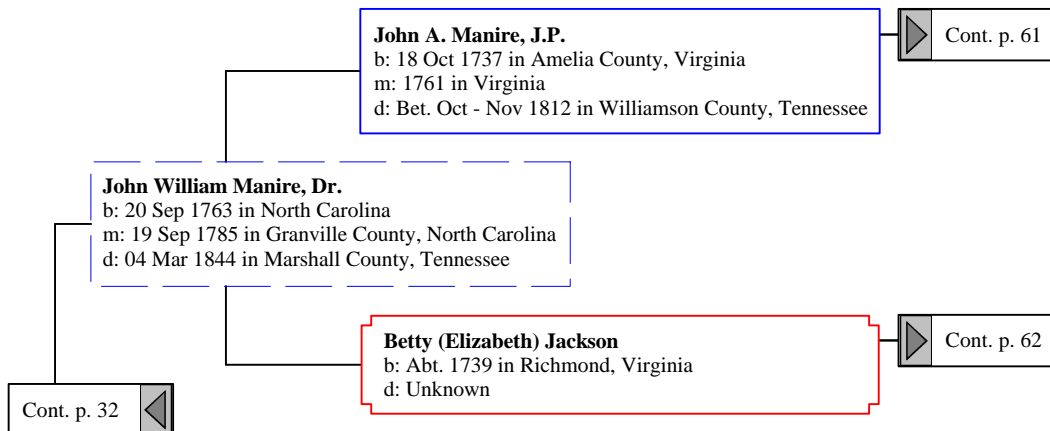

Cont. p. 25 

[3] Bettie Elizabeth
d: Unknown

John Webb, Sr.

b: 22 Aug 1661 in Tetbury, Gloucestershire, England
m: 18 Aug 1691 in Gloucester, Gloucester, England
d: 27 Jan 1711/12 in Philadelphia, Pennsylvania

John Webb

b: Bet. 1694 - 1695 in County Gloucester, England
m: 13 Sep 1720 in Gwynedd Meeting, Berks County, Pennsylvania
d: 18 Oct 1774 in Exeter, Berks County, Pennsylvania

Ann Horrod

b: 1661 in England
d: 1699 in England