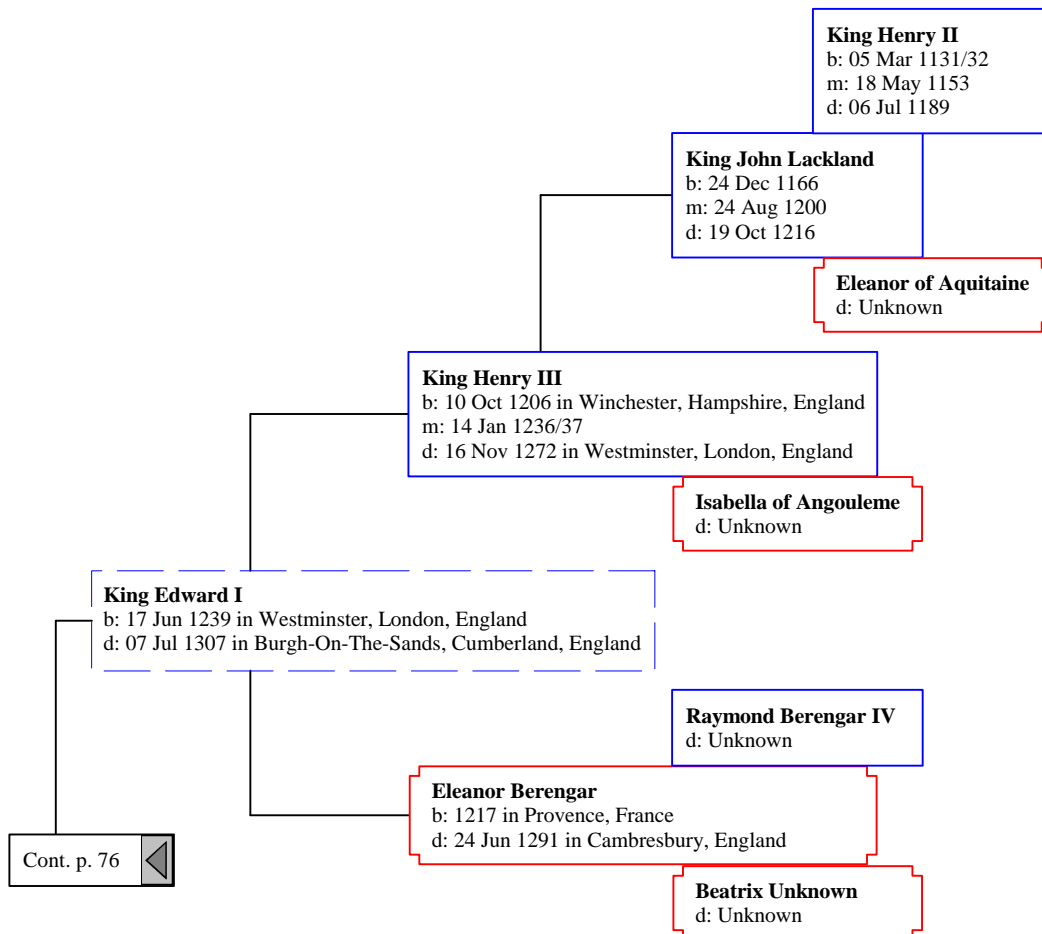

Elizabeth
b: Abt. 1808 in North Carolina
d: Bet. 1851 - 1854 in Jackson County, Alabama

Cont. p. 6

John Freeman
b: Abt. 1754
m: Aft. 1772
d: Bef. 1830

Lucy Freeman
b: Bef. May 1774 in Virginia?
d: 03 May 1826 in Morgon County, Georgia

John Webb

b: Bet. 1694 - 1695 in County Gloucester, England
m: 13 Sep 1720 in Gwynedd Meeting, Berks County, Pennsylvania
d: 18 Oct 1774 in Exeter, Berks County, Pennsylvania

Ann Horrod

b: 1661 in England
d: 1699 in England

Cont. p. 54

Hugh Le Despencer, The Elder
d: Unknown

Hugh Le Despencer, The Younger
b: 01 Mar 1261/62
m: 1306
d: 24 Nov 1326 in Hereford

Cont. p. 66 

Cont. p. 76 

King Ferdinand III
d: Unknown

Eleanor of Castile
b: Abt. 1244 in Castile, Spain
d: 29 Nov 1290 in Herdeby, Lincoln, England

Princess Joana
d: Unknown

The Dane Ansfried
d: Unknown

Unfroi Ansfred
d: Unknown

Cont. p. 88 