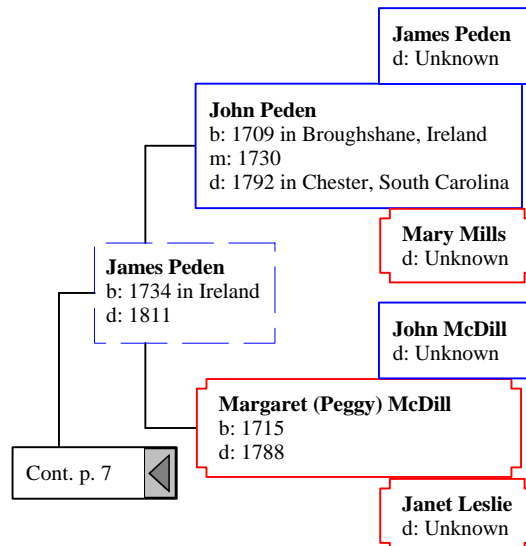

Cont. p. 3 

Horatio Alexander (Horacie) Anderson
b: Abt. 1804 in Buncombe, North Carolina
m: Bef. 1823
d: 21 Jun 1870 in Jackson County, Alabama

Sarah Jane Anderson
b: 13 Oct 1849 in Jackson County, Alabama
d: 15 Sep 1911 in Cullman County, Alabama

Elizabeth
b: Abt. 1808 in North Carolina
d: Bet. 1851 - 1854 in Jackson County, Alabama

Cont. p. 6

John Freeman
b: Abt. 1754
m: Aft. 1772
d: Bef. 1830

Lucy Freeman
b: Bef. May 1774 in Virginia?
d: 03 May 1826 in Morgon County, Georgia

Cont. p. 14 

Colonel White
b: Abt. 1785
d: Unknown

Ruth White
b: Abt. 1809
d: Abt. 1846

[2] William Oglvie, Sr.
b: 1690 in King and Queen County, Virginia
d: 1760 in North Carolina

[1] William Oglvie, Jr.
b: 17 Aug 1728 in Bertie County, North Carolina or Ireland
m: 1757 in Granville County, North Carolina
d: 06 Feb 1813 in College Grove, Williamson County, Tennessee

John Webb

b: Bet. 1694 - 1695 in County Gloucester, England
m: 13 Sep 1720 in Gwynedd Meeting, Berks County, Pennsylvania
d: 18 Oct 1774 in Exeter, Berks County, Pennsylvania

Ann Horrod

b: 1661 in England
d: 1699 in England