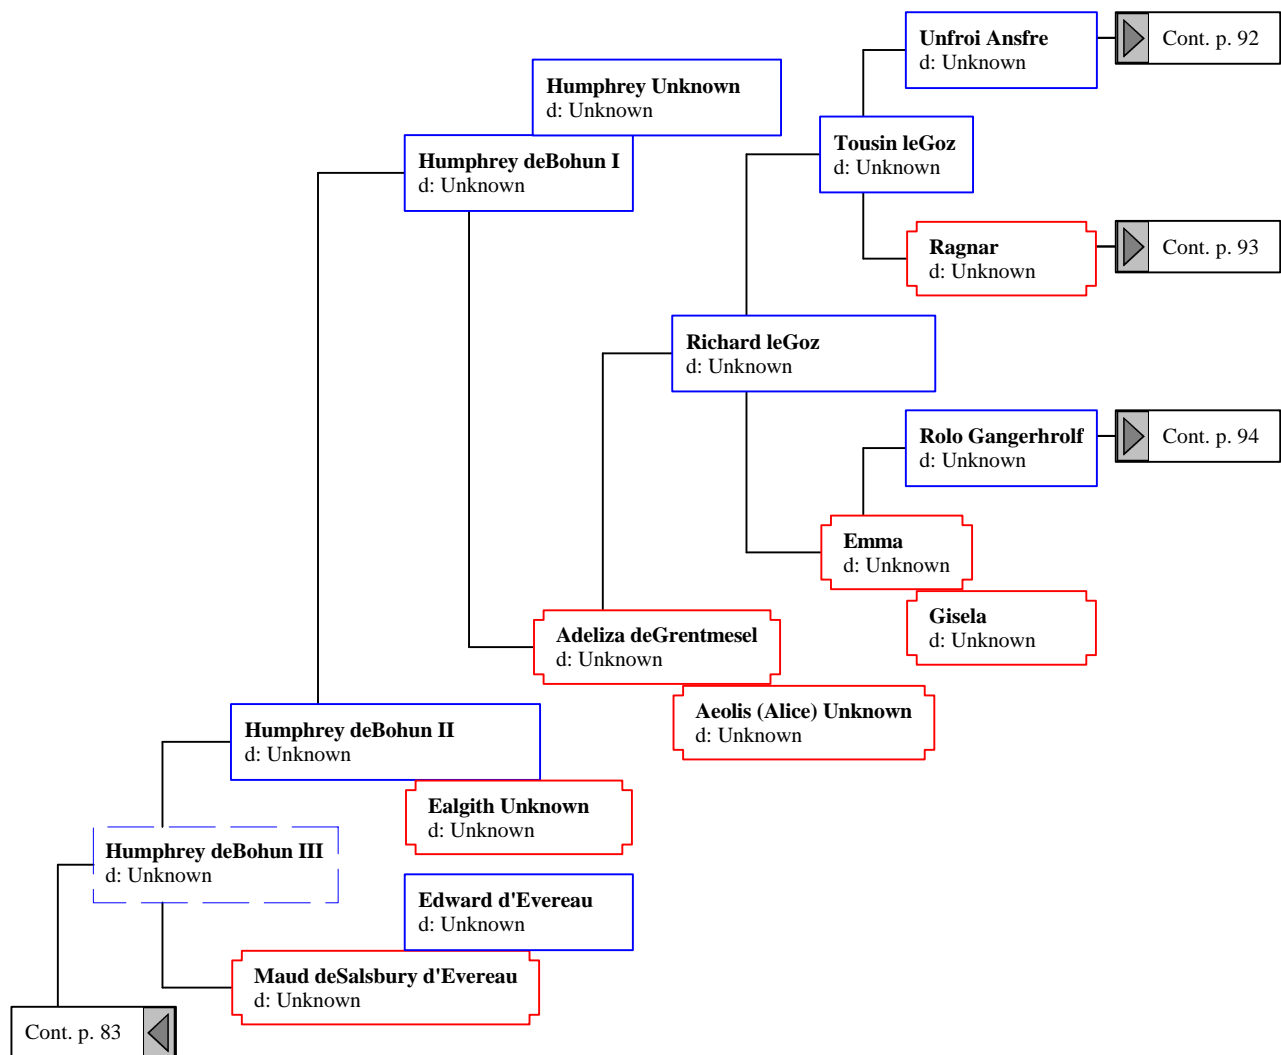

Cont. p. 3 

Horatio Alexander (Horacie) Anderson
b: Abt. 1804 in Buncombe, North Carolina
m: Bef. 1823
d: 21 Jun 1870 in Jackson County, Alabama

Sarah Jane Anderson
b: 13 Oct 1849 in Jackson County, Alabama
d: 15 Sep 1911 in Cullman County, Alabama

Elizabeth
b: Abt. 1808 in North Carolina
d: Bet. 1851 - 1854 in Jackson County, Alabama

Cont. p. 6

John Freeman
b: Abt. 1754
m: Aft. 1772
d: Bef. 1830

Lucy Freeman
b: Bef. May 1774 in Virginia?
d: 03 May 1826 in Morgon County, Georgia

Cont. p. 54

Hugh Le Despencer, The Elder
d: Unknown

Hugh Le Despencer, The Younger
b: 01 Mar 1261/62
m: 1306
d: 24 Nov 1326 in Hereford

Cont. p. 66 

Cont. p. 76 

King Ferdinand III
d: Unknown

Eleanor of Castile
b: Abt. 1244 in Castile, Spain
d: 29 Nov 1290 in Herdeby, Lincoln, England

Princess Joana
d: Unknown

The Dane Ansfried
d: Unknown

Unfroi Ansfred
d: Unknown

Cont. p. 88 