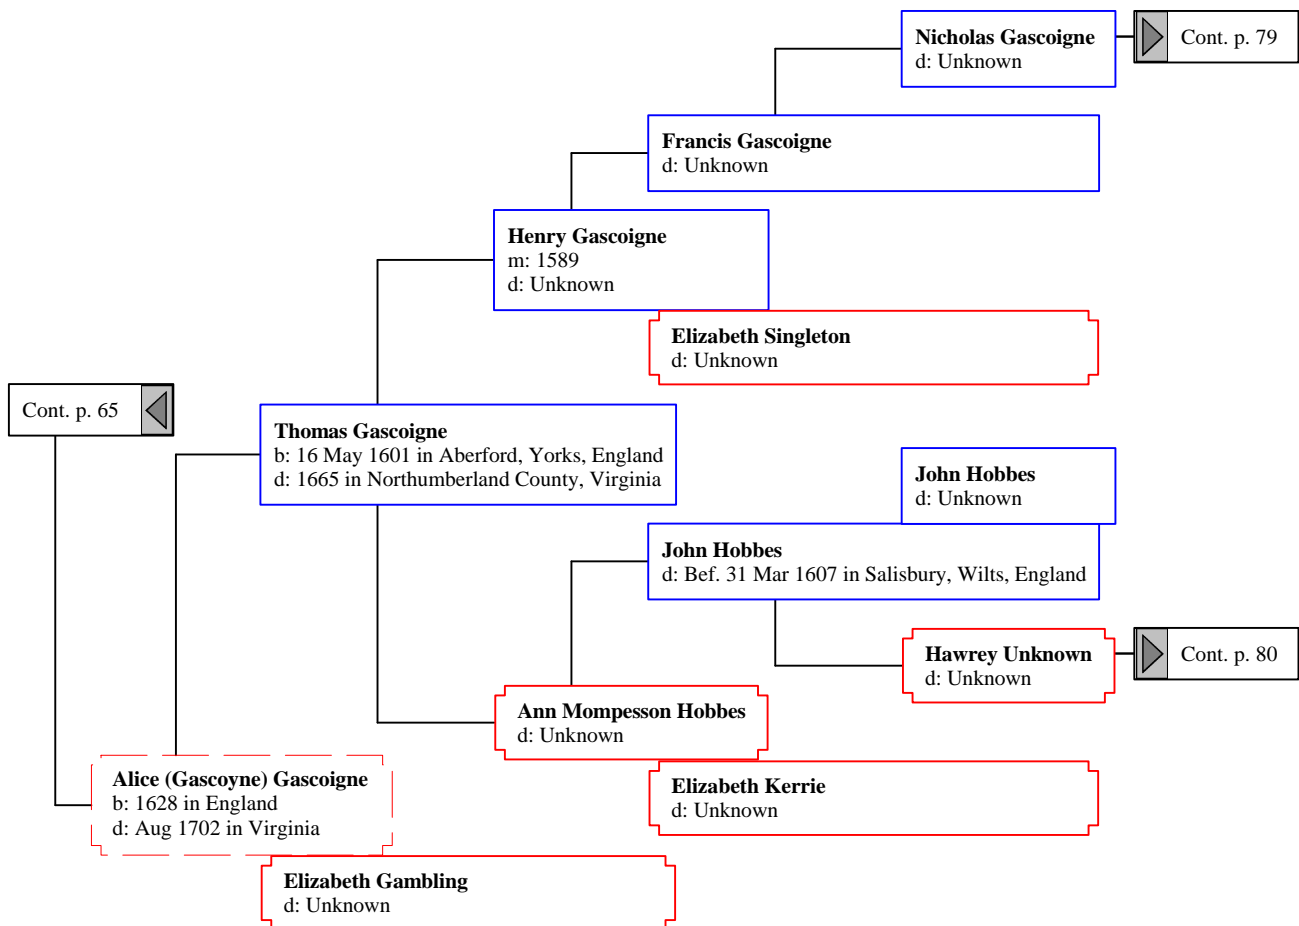

Elizabeth
b: Abt. 1808 in North Carolina
d: Bet. 1851 - 1854 in Jackson County, Alabama

Cont. p. 6

John Freeman
b: Abt. 1754
m: Aft. 1772
d: Bef. 1830

Lucy Freeman
b: Bef. May 1774 in Virginia?
d: 03 May 1826 in Morgon County, Georgia

John Webb

b: Bet. 1694 - 1695 in County Gloucester, England
m: 13 Sep 1720 in Gwynedd Meeting, Berks County, Pennsylvania
d: 18 Oct 1774 in Exeter, Berks County, Pennsylvania

Ann Horrod

b: 1661 in England
d: 1699 in England

Cont. p. 54

Hugh Le Despencer, The Elder
d: Unknown

Hugh Le Despencer, The Younger
b: 01 Mar 1261/62
m: 1306
d: 24 Nov 1326 in Hereford

Cont. p. 66 

Cont. p. 76 

King Ferdinand III
d: Unknown

Eleanor of Castile
b: Abt. 1244 in Castile, Spain
d: 29 Nov 1290 in Herdeby, Lincoln, England

Princess Joana
d: Unknown

The Dane Ansfried
d: Unknown

Unfroi Ansfred
d: Unknown

Cont. p. 88 