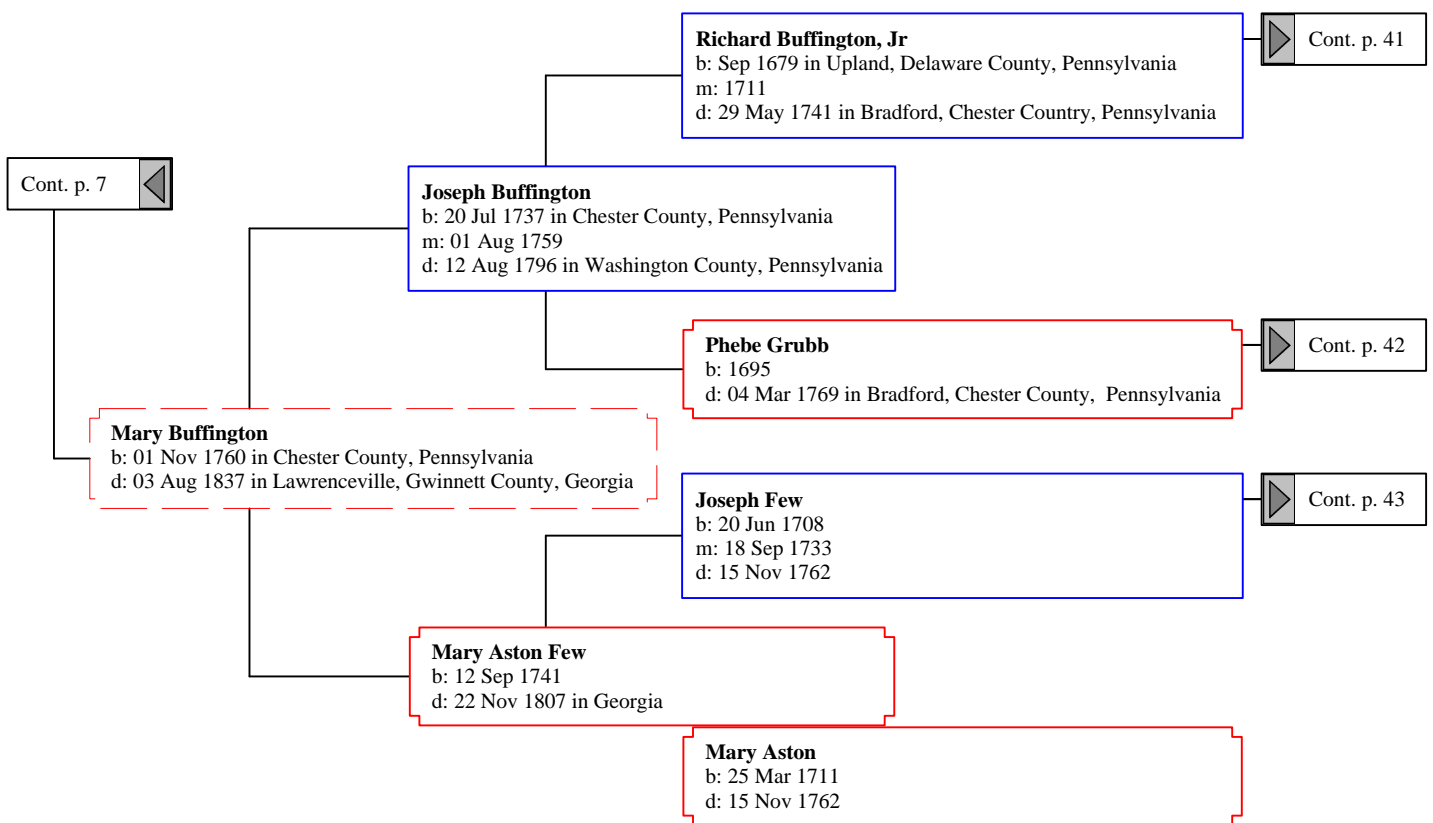

Cont. p. 3 

Horatio Alexander (Horacie) Anderson
b: Abt. 1804 in Buncombe, North Carolina
m: Bef. 1823
d: 21 Jun 1870 in Jackson County, Alabama

Sarah Jane Anderson
b: 13 Oct 1849 in Jackson County, Alabama
d: 15 Sep 1911 in Cullman County, Alabama

Elizabeth
b: Abt. 1808 in North Carolina
d: Bet. 1851 - 1854 in Jackson County, Alabama

Cont. p. 6

John Freeman
b: Abt. 1754
m: Aft. 1772
d: Bef. 1830

Lucy Freeman
b: Bef. May 1774 in Virginia?
d: 03 May 1826 in Morgon County, Georgia

Cont. p. 14 

Colonel White
b: Abt. 1785
d: Unknown

Ruth White
b: Abt. 1809
d: Abt. 1846

[2] William Oglvie, Sr.
b: 1690 in King and Queen County, Virginia
d: 1760 in North Carolina

[1] William Oglvie, Jr.
b: 17 Aug 1728 in Bertie County, North Carolina or Ireland
m: 1757 in Granville County, North Carolina
d: 06 Feb 1813 in College Grove, Williamson County, Tennessee

John Webb

b: Bet. 1694 - 1695 in County Gloucester, England
m: 13 Sep 1720 in Gwynedd Meeting, Berks County, Pennsylvania
d: 18 Oct 1774 in Exeter, Berks County, Pennsylvania

Ann Horrod

b: 1661 in England
d: 1699 in England