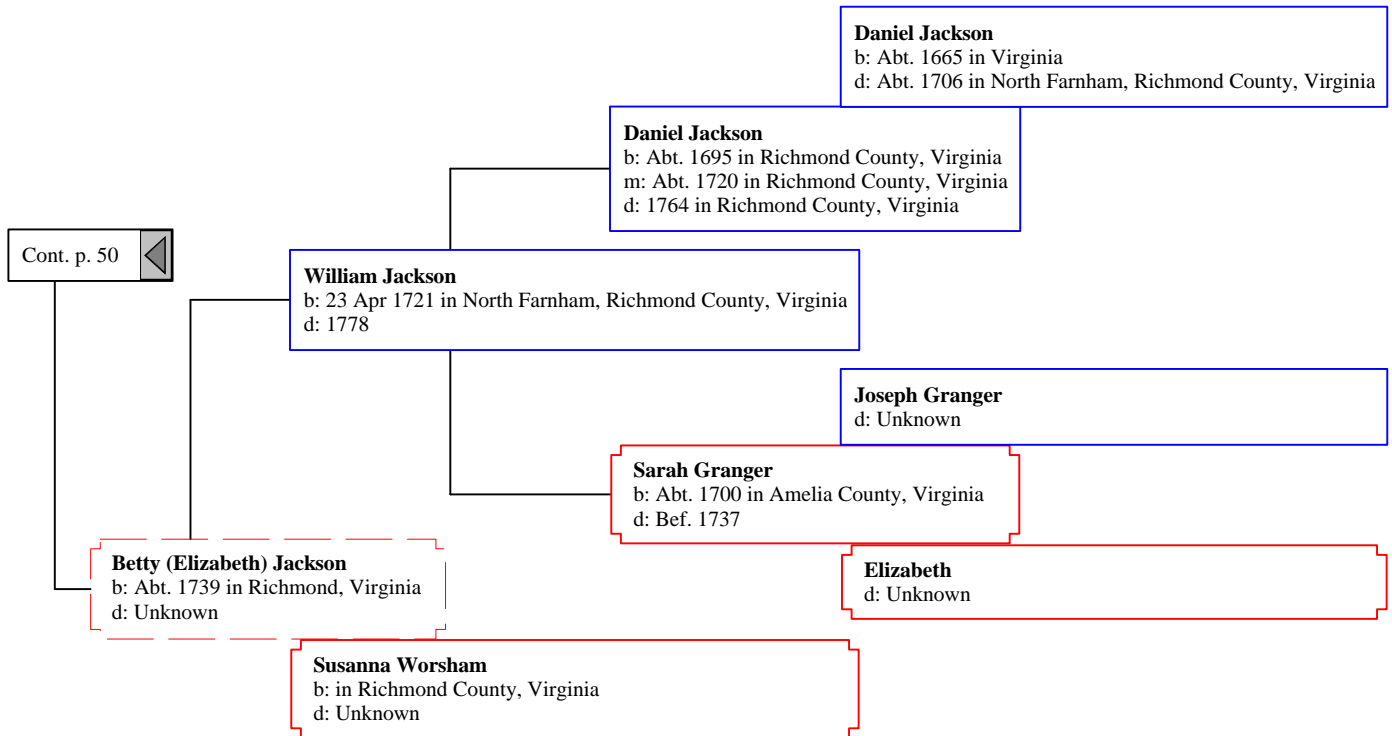

Elizabeth
b: Abt. 1808 in North Carolina
d: Bet. 1851 - 1854 in Jackson County, Alabama

Cont. p. 6

John Freeman
b: Abt. 1754
m: Aft. 1772
d: Bef. 1830

Lucy Freeman
b: Bef. May 1774 in Virginia?
d: 03 May 1826 in Morgon County, Georgia

Cont. p. 25 

[3] Bettie Elizabeth
d: Unknown

John Webb, Sr.

b: 22 Aug 1661 in Tetbury, Gloucestershire, England
m: 18 Aug 1691 in Gloucester, Gloucester, England
d: 27 Jan 1711/12 in Philadelphia, Pennsylvania

John Webb

b: Bet. 1694 - 1695 in County Gloucester, England
m: 13 Sep 1720 in Gwynedd Meeting, Berks County, Pennsylvania
d: 18 Oct 1774 in Exeter, Berks County, Pennsylvania

Ann Horrod

b: 1661 in England
d: 1699 in England

Cont. p. 54

Hugh Le Despencer, The Elder
d: Unknown

Hugh Le Despencer, The Younger
b: 01 Mar 1261/62
m: 1306
d: 24 Nov 1326 in Hereford

Cont. p. 66 

Cont. p. 76 

King Ferdinand III
d: Unknown

Eleanor of Castile
b: Abt. 1244 in Castile, Spain
d: 29 Nov 1290 in Herdeby, Lincoln, England