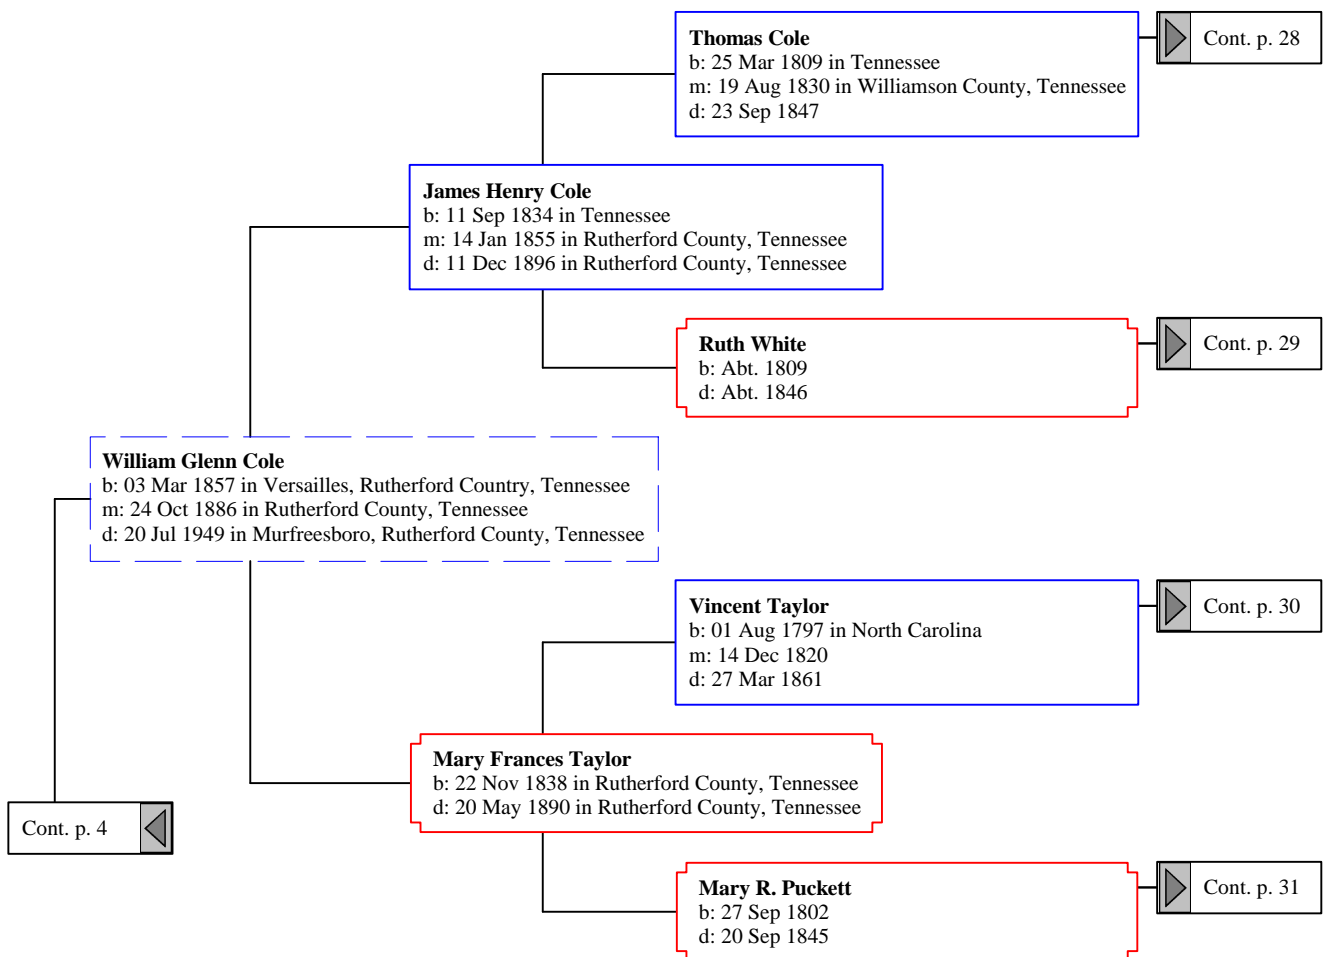

Cont. p. 3 

Horatio Alexander (Horacie) Anderson
b: Abt. 1804 in Buncombe, North Carolina
m: Bef. 1823
d: 21 Jun 1870 in Jackson County, Alabama

Sarah Jane Anderson
b: 13 Oct 1849 in Jackson County, Alabama
d: 15 Sep 1911 in Cullman County, Alabama

Elizabeth
b: Abt. 1808 in North Carolina
d: Bet. 1851 - 1854 in Jackson County, Alabama

Cont. p. 6

John Freeman
b: Abt. 1754
m: Aft. 1772
d: Bef. 1830

Lucy Freeman
b: Bef. May 1774 in Virginia?
d: 03 May 1826 in Morgon County, Georgia

Cont. p. 14 

Colonel White
b: Abt. 1785
d: Unknown

Ruth White
b: Abt. 1809
d: Abt. 1846

[2] William Oglvie, Sr.
b: 1690 in King and Queen County, Virginia
d: 1760 in North Carolina

[1] William Oglvie, Jr.
b: 17 Aug 1728 in Bertie County, North Carolina or Ireland
m: 1757 in Granville County, North Carolina
d: 06 Feb 1813 in College Grove, Williamson County, Tennessee

John Webb

b: Bet. 1694 - 1695 in County Gloucester, England
m: 13 Sep 1720 in Gwynedd Meeting, Berks County, Pennsylvania
d: 18 Oct 1774 in Exeter, Berks County, Pennsylvania

Ann Horrod

b: 1661 in England
d: 1699 in England