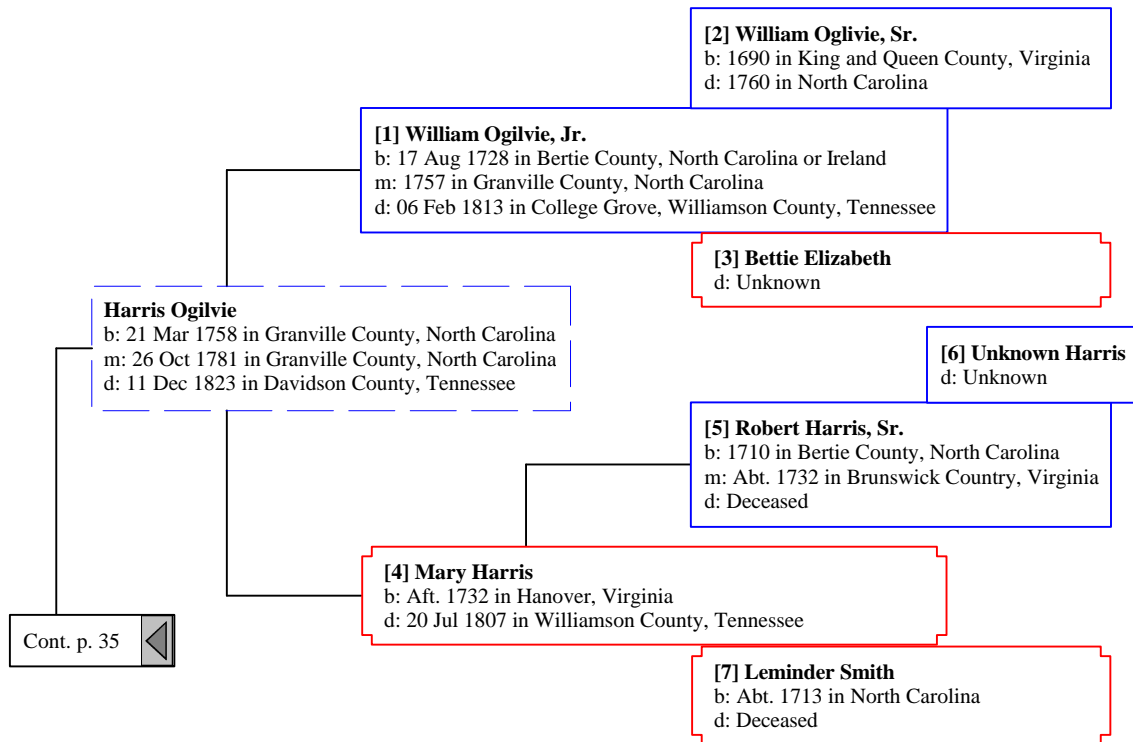

Cont. p. 3 

Horatio Alexander (Horacie) Anderson
b: Abt. 1804 in Buncombe, North Carolina
m: Bef. 1823
d: 21 Jun 1870 in Jackson County, Alabama

Sarah Jane Anderson
b: 13 Oct 1849 in Jackson County, Alabama
d: 15 Sep 1911 in Cullman County, Alabama

Elizabeth
b: Abt. 1808 in North Carolina
d: Bet. 1851 - 1854 in Jackson County, Alabama

Cont. p. 6

John Freeman
b: Abt. 1754
m: Aft. 1772
d: Bef. 1830

Lucy Freeman
b: Bef. May 1774 in Virginia?
d: 03 May 1826 in Morgon County, Georgia

Cont. p. 25 

[3] Bettie Elizabeth
d: Unknown

John Webb, Sr.

b: 22 Aug 1661 in Tetbury, Gloucestershire, England
m: 18 Aug 1691 in Gloucester, Gloucester, England
d: 27 Jan 1711/12 in Philadelphia, Pennsylvania

John Webb

b: Bet. 1694 - 1695 in County Gloucester, England
m: 13 Sep 1720 in Gwynedd Meeting, Berks County, Pennsylvania
d: 18 Oct 1774 in Exeter, Berks County, Pennsylvania

Ann Horrod

b: 1661 in England
d: 1699 in England