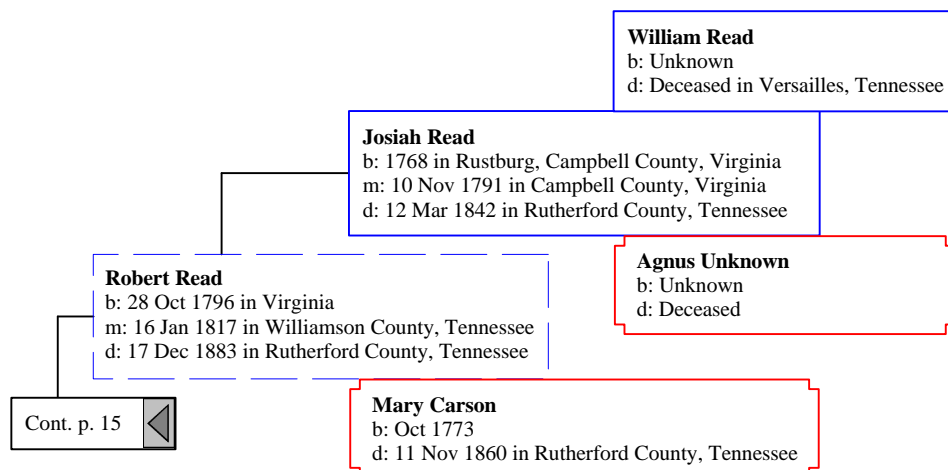

Cont. p. 3 

Horatio Alexander (Horacie) Anderson
b: Abt. 1804 in Buncombe, North Carolina
m: Bef. 1823
d: 21 Jun 1870 in Jackson County, Alabama

Sarah Jane Anderson
b: 13 Oct 1849 in Jackson County, Alabama
d: 15 Sep 1911 in Cullman County, Alabama

Elizabeth
b: Abt. 1808 in North Carolina
d: Bet. 1851 - 1854 in Jackson County, Alabama

Cont. p. 6

John Freeman
b: Abt. 1754
m: Aft. 1772
d: Bef. 1830

Lucy Freeman
b: Bef. May 1774 in Virginia?
d: 03 May 1826 in Morgon County, Georgia

Cont. p. 14 

Colonel White
b: Abt. 1785
d: Unknown

Ruth White
b: Abt. 1809
d: Abt. 1846

[2] William Oglvie, Sr.
b: 1690 in King and Queen County, Virginia
d: 1760 in North Carolina

[1] William Oglvie, Jr.
b: 17 Aug 1728 in Bertie County, North Carolina or Ireland
m: 1757 in Granville County, North Carolina
d: 06 Feb 1813 in College Grove, Williamson County, Tennessee

John Webb

b: Bet. 1694 - 1695 in County Gloucester, England
m: 13 Sep 1720 in Gwynedd Meeting, Berks County, Pennsylvania
d: 18 Oct 1774 in Exeter, Berks County, Pennsylvania

Ann Horrod

b: 1661 in England
d: 1699 in England