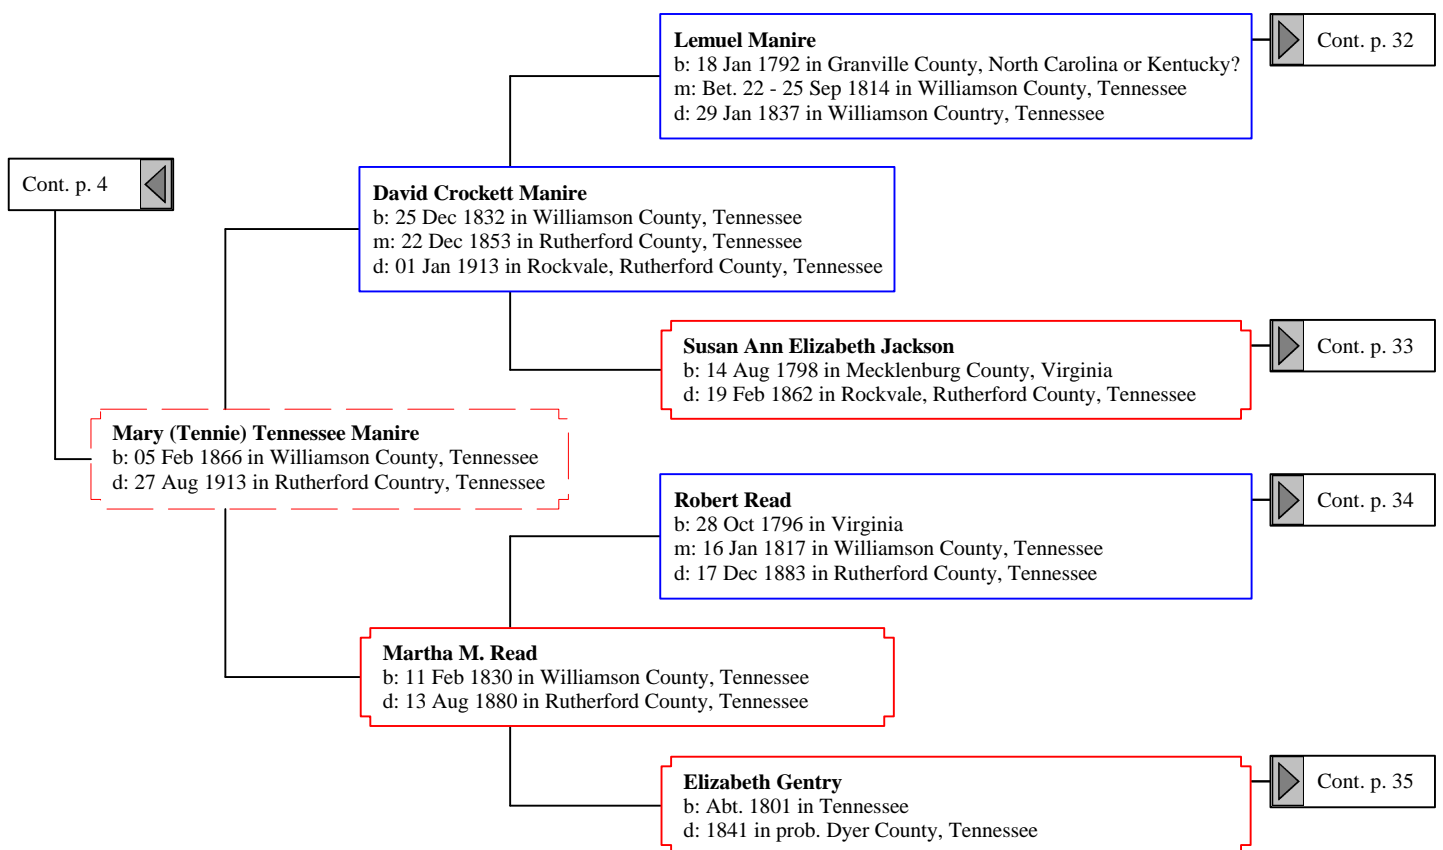

Cont. p. 3 

Horatio Alexander (Horacie) Anderson
b: Abt. 1804 in Buncombe, North Carolina
m: Bef. 1823
d: 21 Jun 1870 in Jackson County, Alabama

Sarah Jane Anderson
b: 13 Oct 1849 in Jackson County, Alabama
d: 15 Sep 1911 in Cullman County, Alabama

Elizabeth
b: Abt. 1808 in North Carolina
d: Bet. 1851 - 1854 in Jackson County, Alabama

Cont. p. 6

John Freeman
b: Abt. 1754
m: Aft. 1772
d: Bef. 1830

Lucy Freeman
b: Bef. May 1774 in Virginia?
d: 03 May 1826 in Morgon County, Georgia

Cont. p. 14 

Colonel White
b: Abt. 1785
d: Unknown

Ruth White
b: Abt. 1809
d: Abt. 1846

[2] William Oglvie, Sr.
b: 1690 in King and Queen County, Virginia
d: 1760 in North Carolina

[1] William Oglvie, Jr.
b: 17 Aug 1728 in Bertie County, North Carolina or Ireland
m: 1757 in Granville County, North Carolina
d: 06 Feb 1813 in College Grove, Williamson County, Tennessee

John Webb

b: Bet. 1694 - 1695 in County Gloucester, England
m: 13 Sep 1720 in Gwynedd Meeting, Berks County, Pennsylvania
d: 18 Oct 1774 in Exeter, Berks County, Pennsylvania

Ann Horrod

b: 1661 in England
d: 1699 in England