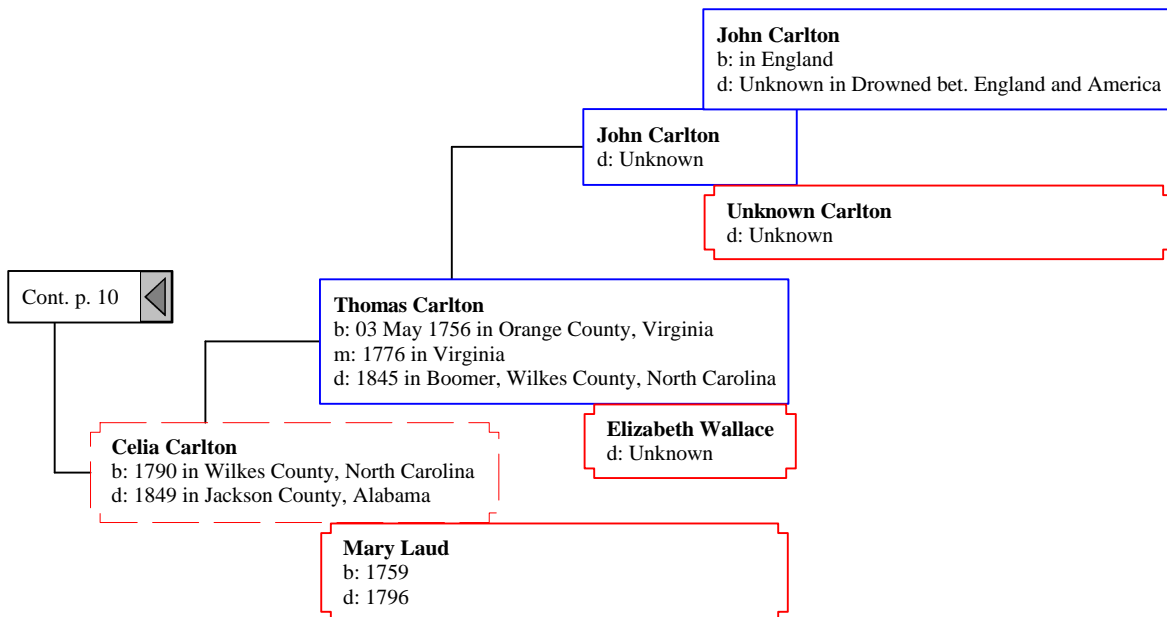

Cont. p. 3 

Horatio Alexander (Horacie) Anderson
b: Abt. 1804 in Buncombe, North Carolina
m: Bef. 1823
d: 21 Jun 1870 in Jackson County, Alabama

Sarah Jane Anderson
b: 13 Oct 1849 in Jackson County, Alabama
d: 15 Sep 1911 in Cullman County, Alabama

Elizabeth
b: Abt. 1808 in North Carolina
d: Bet. 1851 - 1854 in Jackson County, Alabama

Cont. p. 6

John Freeman
b: Abt. 1754
m: Aft. 1772
d: Bef. 1830

Lucy Freeman
b: Bef. May 1774 in Virginia?
d: 03 May 1826 in Morgon County, Georgia

Cont. p. 14 

Colonel White
b: Abt. 1785
d: Unknown

Ruth White
b: Abt. 1809
d: Abt. 1846

[2] William Oglvie, Sr.
b: 1690 in King and Queen County, Virginia
d: 1760 in North Carolina

[1] William Oglvie, Jr.
b: 17 Aug 1728 in Bertie County, North Carolina or Ireland
m: 1757 in Granville County, North Carolina
d: 06 Feb 1813 in College Grove, Williamson County, Tennessee

John Webb

b: Bet. 1694 - 1695 in County Gloucester, England
m: 13 Sep 1720 in Gwynedd Meeting, Berks County, Pennsylvania
d: 18 Oct 1774 in Exeter, Berks County, Pennsylvania

Ann Horrod

b: 1661 in England
d: 1699 in England