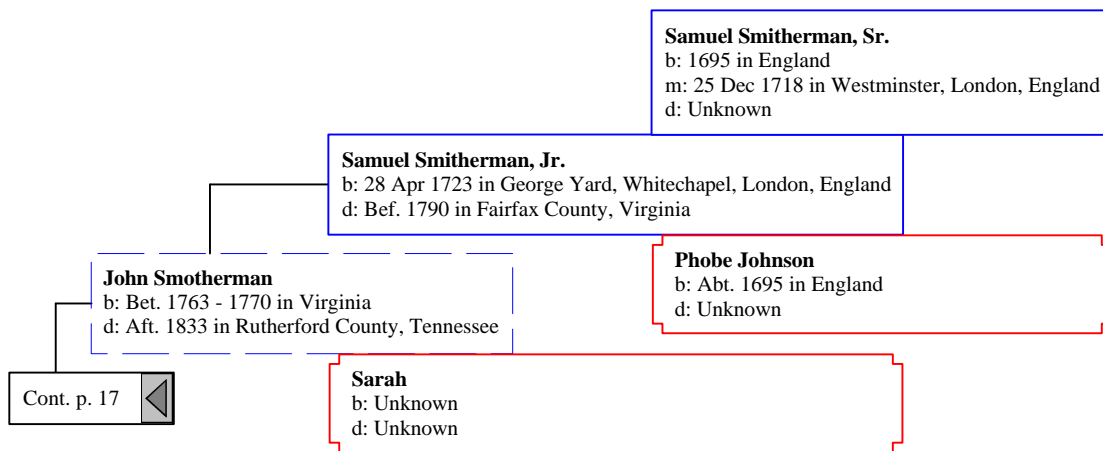

Elizabeth
b: Abt. 1808 in North Carolina
d: Bet. 1851 - 1854 in Jackson County, Alabama

Cont. p. 6

John Freeman
b: Abt. 1754
m: Aft. 1772
d: Bef. 1830

Lucy Freeman
b: Bef. May 1774 in Virginia?
d: 03 May 1826 in Morgon County, Georgia

Cont. p. 14 

Colonel White
b: Abt. 1785
d: Unknown

Ruth White
b: Abt. 1809
d: Abt. 1846

[2] William Oglvie, Sr.
b: 1690 in King and Queen County, Virginia
d: 1760 in North Carolina

[1] William Oglvie, Jr.
b: 17 Aug 1728 in Bertie County, North Carolina or Ireland
m: 1757 in Granville County, North Carolina
d: 06 Feb 1813 in College Grove, Williamson County, Tennessee

Cont. p. 25 

[3] Bettie Elizabeth
d: Unknown

John Webb, Sr.

b: 22 Aug 1661 in Tetbury, Gloucestershire, England
m: 18 Aug 1691 in Gloucester, Gloucester, England
d: 27 Jan 1711/12 in Philadelphia, Pennsylvania

John Webb

b: Bet. 1694 - 1695 in County Gloucester, England
m: 13 Sep 1720 in Gwynedd Meeting, Berks County, Pennsylvania
d: 18 Oct 1774 in Exeter, Berks County, Pennsylvania

Ann Horrod

b: 1661 in England
d: 1699 in England