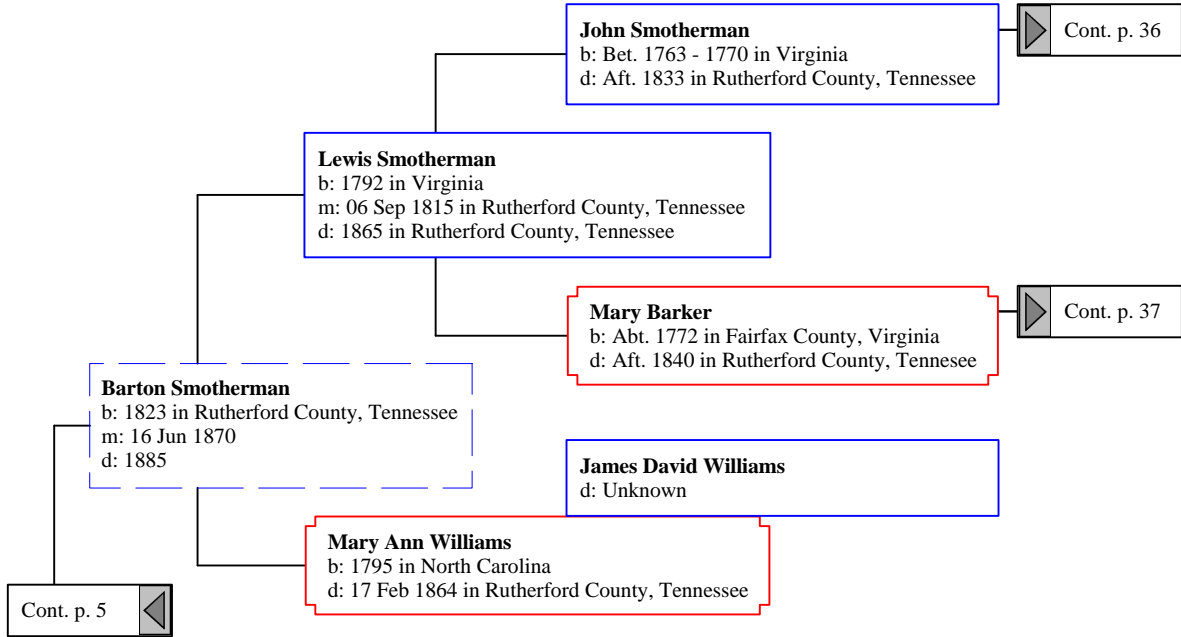

Cont. p. 3 

Horatio Alexander (Horacie) Anderson
b: Abt. 1804 in Buncombe, North Carolina
m: Bef. 1823
d: 21 Jun 1870 in Jackson County, Alabama

Sarah Jane Anderson
b: 13 Oct 1849 in Jackson County, Alabama
d: 15 Sep 1911 in Cullman County, Alabama

Elizabeth
b: Abt. 1808 in North Carolina
d: Bet. 1851 - 1854 in Jackson County, Alabama

Cont. p. 6

John Freeman
b: Abt. 1754
m: Aft. 1772
d: Bef. 1830

Lucy Freeman
b: Bef. May 1774 in Virginia?
d: 03 May 1826 in Morgon County, Georgia

Cont. p. 14 

Colonel White
b: Abt. 1785
d: Unknown

Ruth White
b: Abt. 1809
d: Abt. 1846

[2] William Oglvie, Sr.
b: 1690 in King and Queen County, Virginia
d: 1760 in North Carolina

[1] William Oglvie, Jr.
b: 17 Aug 1728 in Bertie County, North Carolina or Ireland
m: 1757 in Granville County, North Carolina
d: 06 Feb 1813 in College Grove, Williamson County, Tennessee

John Webb

b: Bet. 1694 - 1695 in County Gloucester, England
m: 13 Sep 1720 in Gwynedd Meeting, Berks County, Pennsylvania
d: 18 Oct 1774 in Exeter, Berks County, Pennsylvania

Ann Horrod

b: 1661 in England
d: 1699 in England