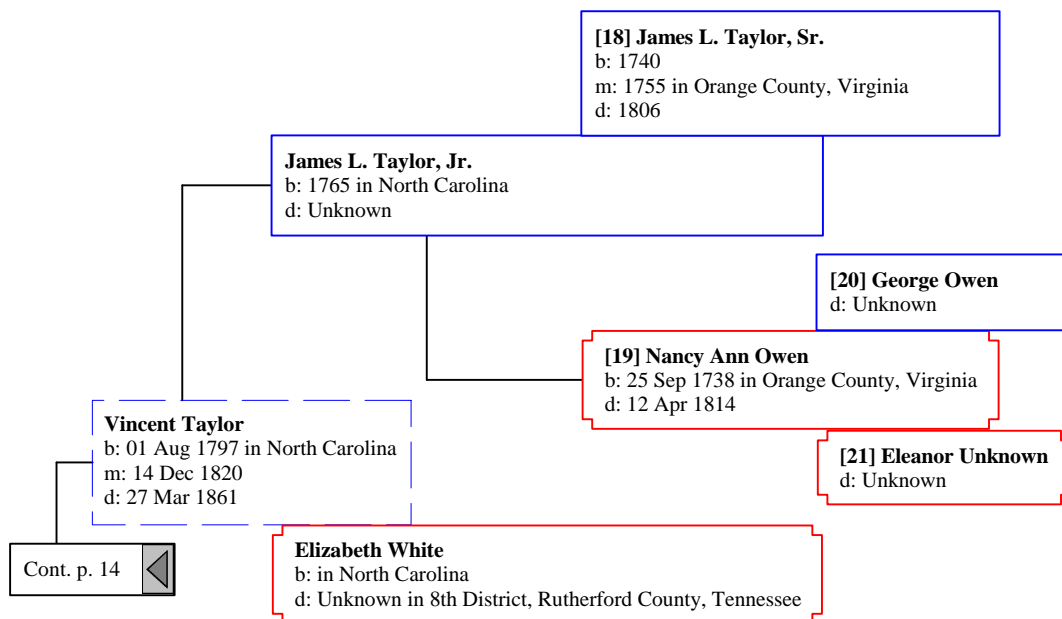

Cont. p. 3 

Horatio Alexander (Horacie) Anderson
b: Abt. 1804 in Buncombe, North Carolina
m: Bef. 1823
d: 21 Jun 1870 in Jackson County, Alabama

Sarah Jane Anderson
b: 13 Oct 1849 in Jackson County, Alabama
d: 15 Sep 1911 in Cullman County, Alabama

Elizabeth
b: Abt. 1808 in North Carolina
d: Bet. 1851 - 1854 in Jackson County, Alabama

Cont. p. 6

John Freeman
b: Abt. 1754
m: Aft. 1772
d: Bef. 1830

Lucy Freeman
b: Bef. May 1774 in Virginia?
d: 03 May 1826 in Morgon County, Georgia

Cont. p. 14 

Colonel White
b: Abt. 1785
d: Unknown

Ruth White
b: Abt. 1809
d: Abt. 1846

[2] William Oglvie, Sr.
b: 1690 in King and Queen County, Virginia
d: 1760 in North Carolina

[1] William Oglvie, Jr.
b: 17 Aug 1728 in Bertie County, North Carolina or Ireland
m: 1757 in Granville County, North Carolina
d: 06 Feb 1813 in College Grove, Williamson County, Tennessee

John Webb

b: Bet. 1694 - 1695 in County Gloucester, England
m: 13 Sep 1720 in Gwynedd Meeting, Berks County, Pennsylvania
d: 18 Oct 1774 in Exeter, Berks County, Pennsylvania

Ann Horrod

b: 1661 in England
d: 1699 in England