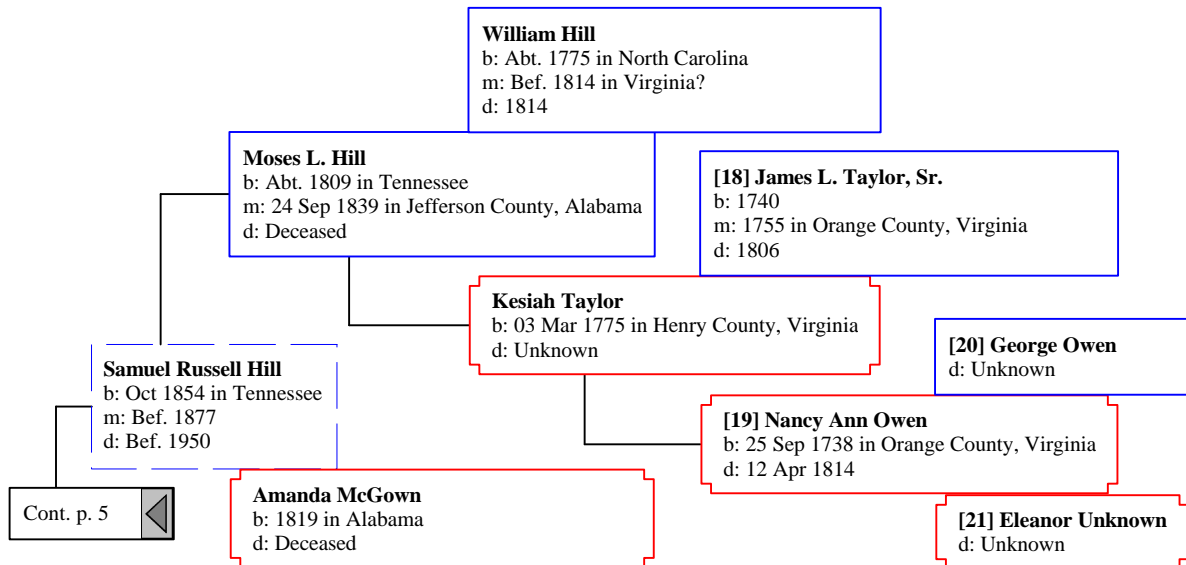

Cont. p. 3 

Horatio Alexander (Horacie) Anderson
b: Abt. 1804 in Buncombe, North Carolina
m: Bef. 1823
d: 21 Jun 1870 in Jackson County, Alabama

Sarah Jane Anderson
b: 13 Oct 1849 in Jackson County, Alabama
d: 15 Sep 1911 in Cullman County, Alabama

Elizabeth
b: Abt. 1808 in North Carolina
d: Bet. 1851 - 1854 in Jackson County, Alabama

Cont. p. 6

John Freeman
b: Abt. 1754
m: Aft. 1772
d: Bef. 1830

Lucy Freeman
b: Bef. May 1774 in Virginia?
d: 03 May 1826 in Morgon County, Georgia

Cont. p. 14 

Colonel White
b: Abt. 1785
d: Unknown

Ruth White
b: Abt. 1809
d: Abt. 1846

[2] William Oglvie, Sr.
b: 1690 in King and Queen County, Virginia
d: 1760 in North Carolina

[1] William Oglvie, Jr.
b: 17 Aug 1728 in Bertie County, North Carolina or Ireland
m: 1757 in Granville County, North Carolina
d: 06 Feb 1813 in College Grove, Williamson County, Tennessee

John Webb

b: Bet. 1694 - 1695 in County Gloucester, England
m: 13 Sep 1720 in Gwynedd Meeting, Berks County, Pennsylvania
d: 18 Oct 1774 in Exeter, Berks County, Pennsylvania

Ann Horrod

b: 1661 in England
d: 1699 in England