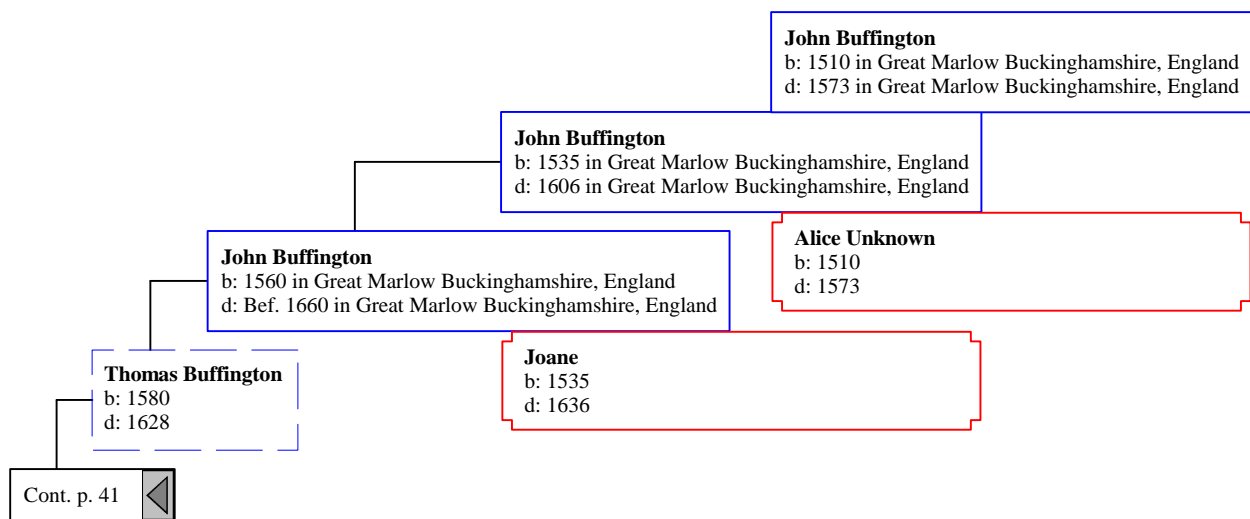

Cont. p. 3 

Horatio Alexander (Horacie) Anderson
b: Abt. 1804 in Buncombe, North Carolina
m: Bef. 1823
d: 21 Jun 1870 in Jackson County, Alabama

Sarah Jane Anderson
b: 13 Oct 1849 in Jackson County, Alabama
d: 15 Sep 1911 in Cullman County, Alabama

Elizabeth
b: Abt. 1808 in North Carolina
d: Bet. 1851 - 1854 in Jackson County, Alabama

Cont. p. 6

John Freeman
b: Abt. 1754
m: Aft. 1772
d: Bef. 1830

Lucy Freeman
b: Bef. May 1774 in Virginia?
d: 03 May 1826 in Morgon County, Georgia

Cont. p. 25 

[3] Bettie Elizabeth
d: Unknown

John Webb, Sr.

b: 22 Aug 1661 in Tetbury, Gloucestershire, England
m: 18 Aug 1691 in Gloucester, Gloucester, England
d: 27 Jan 1711/12 in Philadelphia, Pennsylvania

John Webb

b: Bet. 1694 - 1695 in County Gloucester, England
m: 13 Sep 1720 in Gwynedd Meeting, Berks County, Pennsylvania
d: 18 Oct 1774 in Exeter, Berks County, Pennsylvania

Ann Horrod

b: 1661 in England
d: 1699 in England