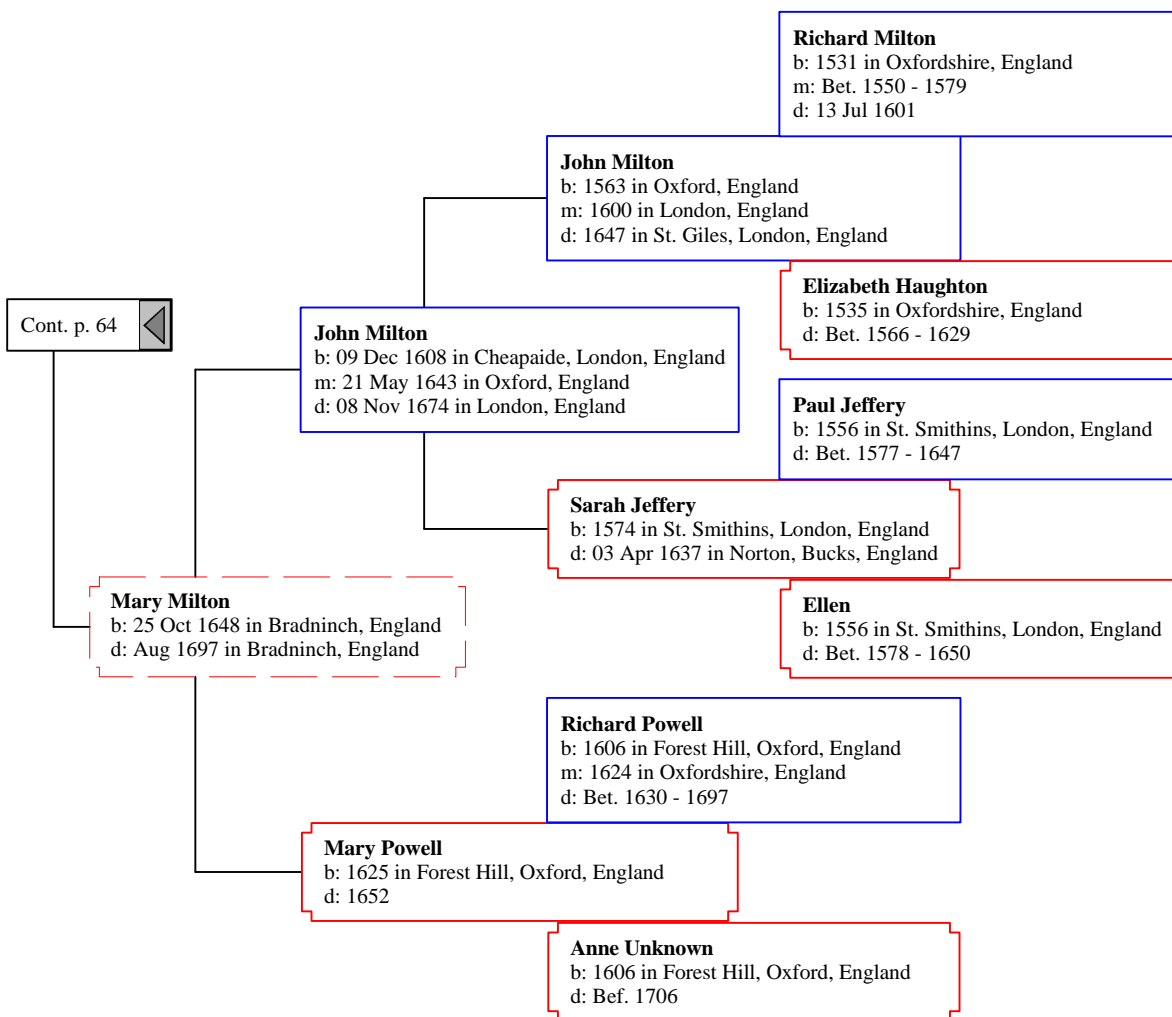

Elizabeth
b: Abt. 1808 in North Carolina
d: Bet. 1851 - 1854 in Jackson County, Alabama

Cont. p. 6

John Freeman
b: Abt. 1754
m: Aft. 1772
d: Bef. 1830

Lucy Freeman
b: Bef. May 1774 in Virginia?
d: 03 May 1826 in Morgon County, Georgia

John Webb

b: Bet. 1694 - 1695 in County Gloucester, England
m: 13 Sep 1720 in Gwynedd Meeting, Berks County, Pennsylvania
d: 18 Oct 1774 in Exeter, Berks County, Pennsylvania

Ann Horrod

b: 1661 in England
d: 1699 in England

Cont. p. 54

Hugh Le Despencer, The Elder
d: Unknown

Hugh Le Despencer, The Younger
b: 01 Mar 1261/62
m: 1306
d: 24 Nov 1326 in Hereford

Cont. p. 66 

Cont. p. 76 

King Ferdinand III
d: Unknown

Eleanor of Castile
b: Abt. 1244 in Castile, Spain
d: 29 Nov 1290 in Herdeby, Lincoln, England

Princess Joana
d: Unknown

The Dane Ansfried
d: Unknown

Unfroi Ansfred
d: Unknown

Cont. p. 88 