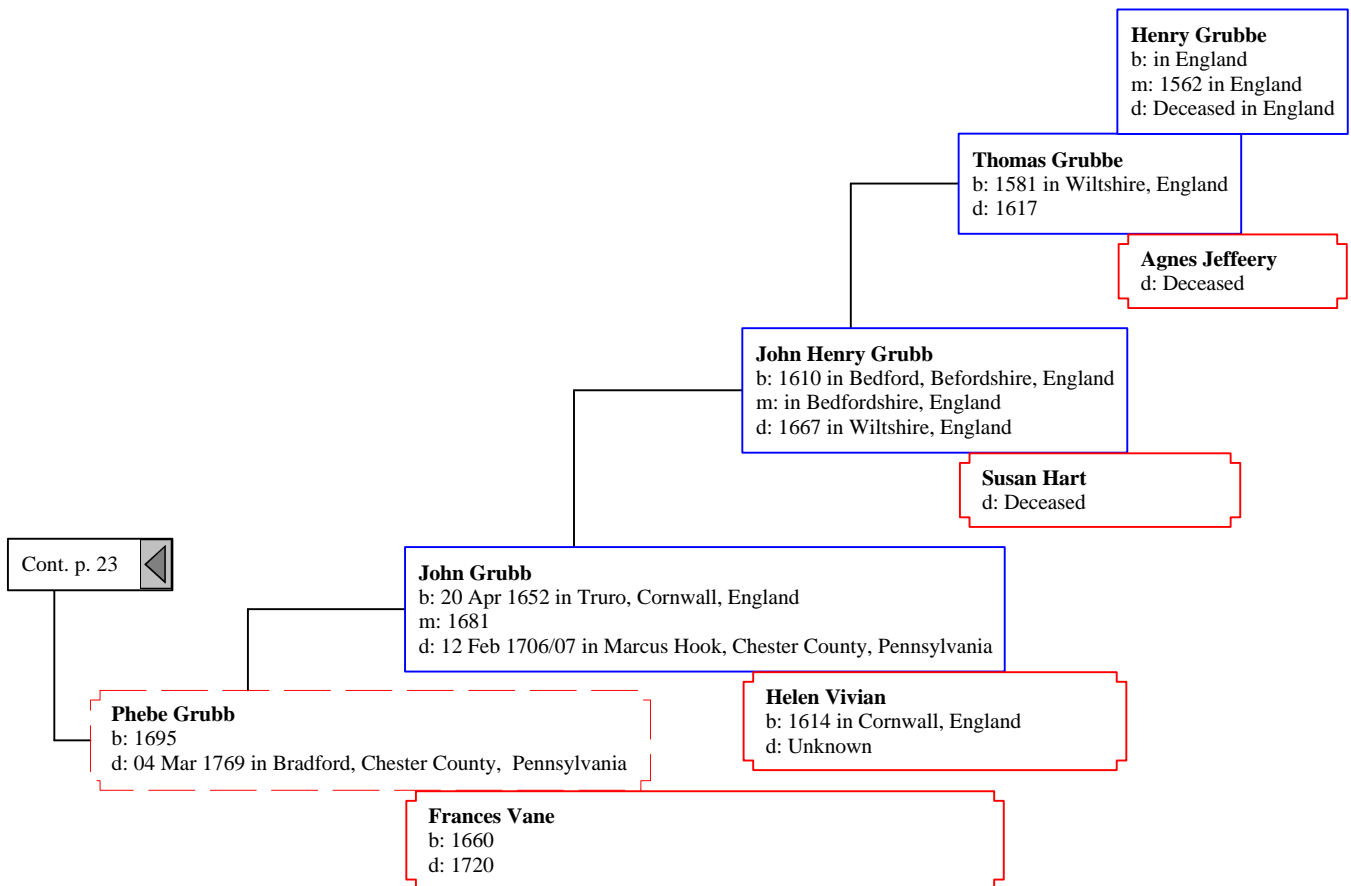

Cont. p. 3 

Horatio Alexander (Horacie) Anderson
b: Abt. 1804 in Buncombe, North Carolina
m: Bef. 1823
d: 21 Jun 1870 in Jackson County, Alabama

Sarah Jane Anderson
b: 13 Oct 1849 in Jackson County, Alabama
d: 15 Sep 1911 in Cullman County, Alabama

Elizabeth
b: Abt. 1808 in North Carolina
d: Bet. 1851 - 1854 in Jackson County, Alabama

Cont. p. 6

John Freeman
b: Abt. 1754
m: Aft. 1772
d: Bef. 1830

Lucy Freeman
b: Bef. May 1774 in Virginia?
d: 03 May 1826 in Morgon County, Georgia

Cont. p. 14 

Colonel White
b: Abt. 1785
d: Unknown

Ruth White
b: Abt. 1809
d: Abt. 1846

[2] William Oglvie, Sr.
b: 1690 in King and Queen County, Virginia
d: 1760 in North Carolina

[1] William Oglvie, Jr.
b: 17 Aug 1728 in Bertie County, North Carolina or Ireland
m: 1757 in Granville County, North Carolina
d: 06 Feb 1813 in College Grove, Williamson County, Tennessee

John Webb

b: Bet. 1694 - 1695 in County Gloucester, England
m: 13 Sep 1720 in Gwynedd Meeting, Berks County, Pennsylvania
d: 18 Oct 1774 in Exeter, Berks County, Pennsylvania

Ann Horrod

b: 1661 in England
d: 1699 in England