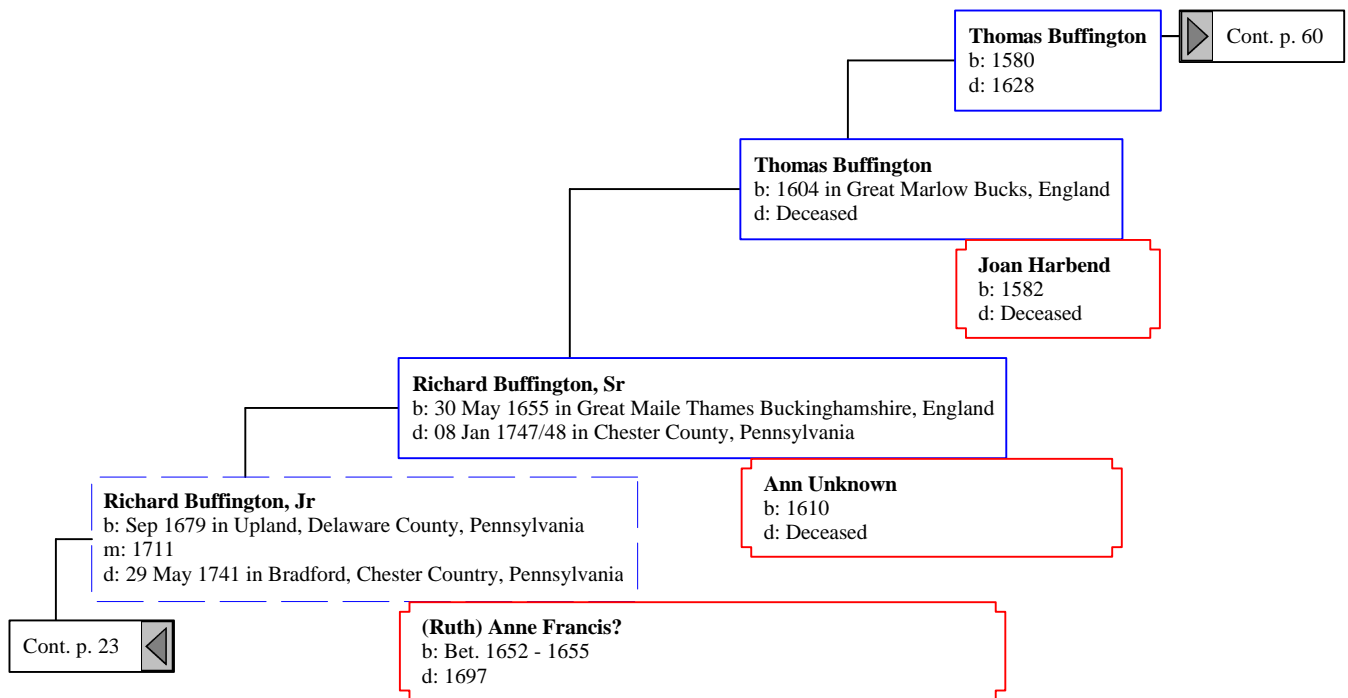

Cont. p. 3 

Horatio Alexander (Horacie) Anderson
b: Abt. 1804 in Buncombe, North Carolina
m: Bef. 1823
d: 21 Jun 1870 in Jackson County, Alabama

Sarah Jane Anderson
b: 13 Oct 1849 in Jackson County, Alabama
d: 15 Sep 1911 in Cullman County, Alabama

Elizabeth
b: Abt. 1808 in North Carolina
d: Bet. 1851 - 1854 in Jackson County, Alabama

Cont. p. 6

John Freeman
b: Abt. 1754
m: Aft. 1772
d: Bef. 1830

Lucy Freeman
b: Bef. May 1774 in Virginia?
d: 03 May 1826 in Morgon County, Georgia

Cont. p. 14 

Colonel White
b: Abt. 1785
d: Unknown

Ruth White
b: Abt. 1809
d: Abt. 1846

[2] William Oglvie, Sr.
b: 1690 in King and Queen County, Virginia
d: 1760 in North Carolina

[1] William Oglvie, Jr.
b: 17 Aug 1728 in Bertie County, North Carolina or Ireland
m: 1757 in Granville County, North Carolina
d: 06 Feb 1813 in College Grove, Williamson County, Tennessee

John Webb

b: Bet. 1694 - 1695 in County Gloucester, England
m: 13 Sep 1720 in Gwynedd Meeting, Berks County, Pennsylvania
d: 18 Oct 1774 in Exeter, Berks County, Pennsylvania

Ann Horrod

b: 1661 in England
d: 1699 in England