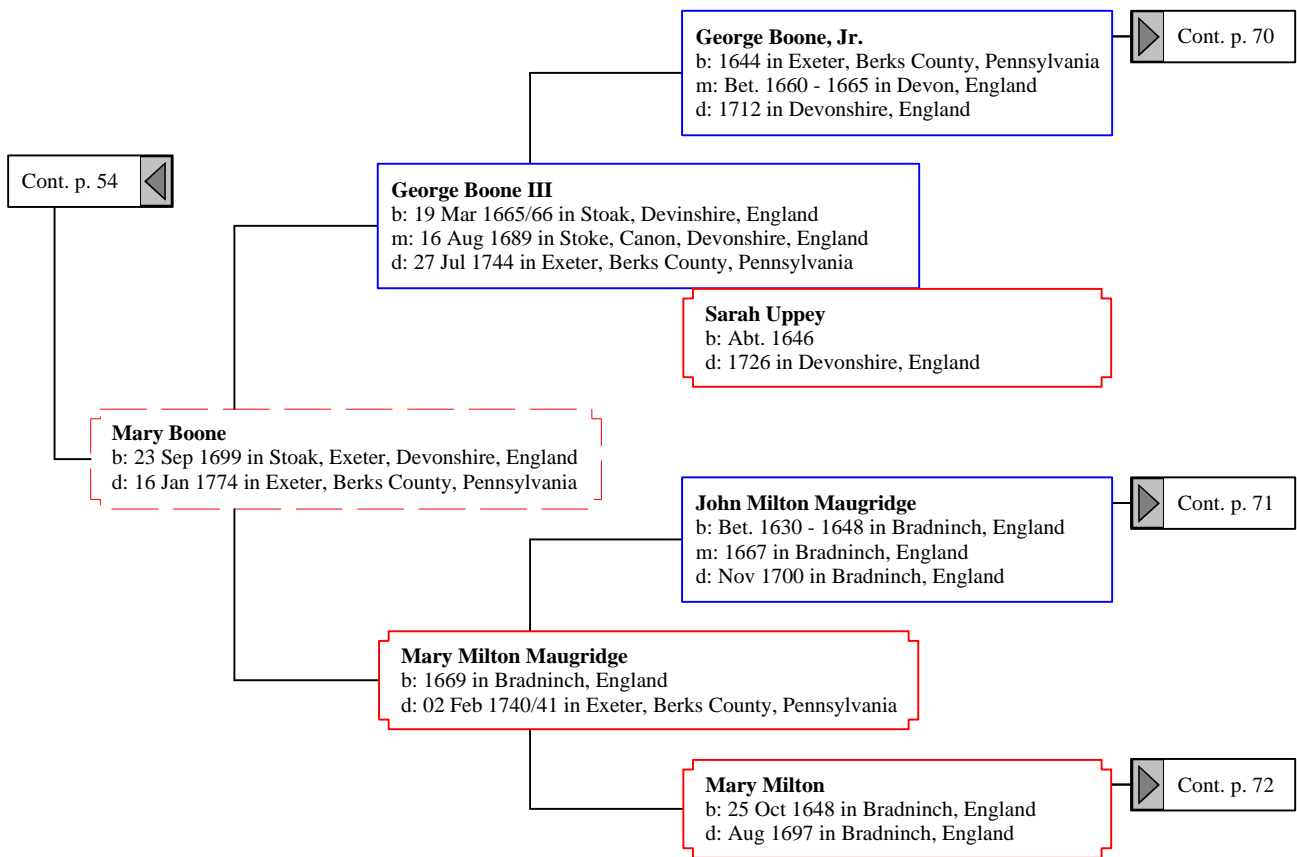

Cont. p. 3 

Horatio Alexander (Horacie) Anderson
b: Abt. 1804 in Buncombe, North Carolina
m: Bef. 1823
d: 21 Jun 1870 in Jackson County, Alabama

Sarah Jane Anderson
b: 13 Oct 1849 in Jackson County, Alabama
d: 15 Sep 1911 in Cullman County, Alabama

Elizabeth
b: Abt. 1808 in North Carolina
d: Bet. 1851 - 1854 in Jackson County, Alabama

Cont. p. 6

John Freeman
b: Abt. 1754
m: Aft. 1772
d: Bef. 1830

Lucy Freeman
b: Bef. May 1774 in Virginia?
d: 03 May 1826 in Morgon County, Georgia

John Webb

b: Bet. 1694 - 1695 in County Gloucester, England
m: 13 Sep 1720 in Gwynedd Meeting, Berks County, Pennsylvania
d: 18 Oct 1774 in Exeter, Berks County, Pennsylvania

Ann Horrod

b: 1661 in England
d: 1699 in England

Cont. p. 54

Hugh Le Despencer, The Elder
d: Unknown

Hugh Le Despencer, The Younger
b: 01 Mar 1261/62
m: 1306
d: 24 Nov 1326 in Hereford

Cont. p. 66 

Cont. p. 76 

King Ferdinand III
d: Unknown

Eleanor of Castile
b: Abt. 1244 in Castile, Spain
d: 29 Nov 1290 in Herdeby, Lincoln, England