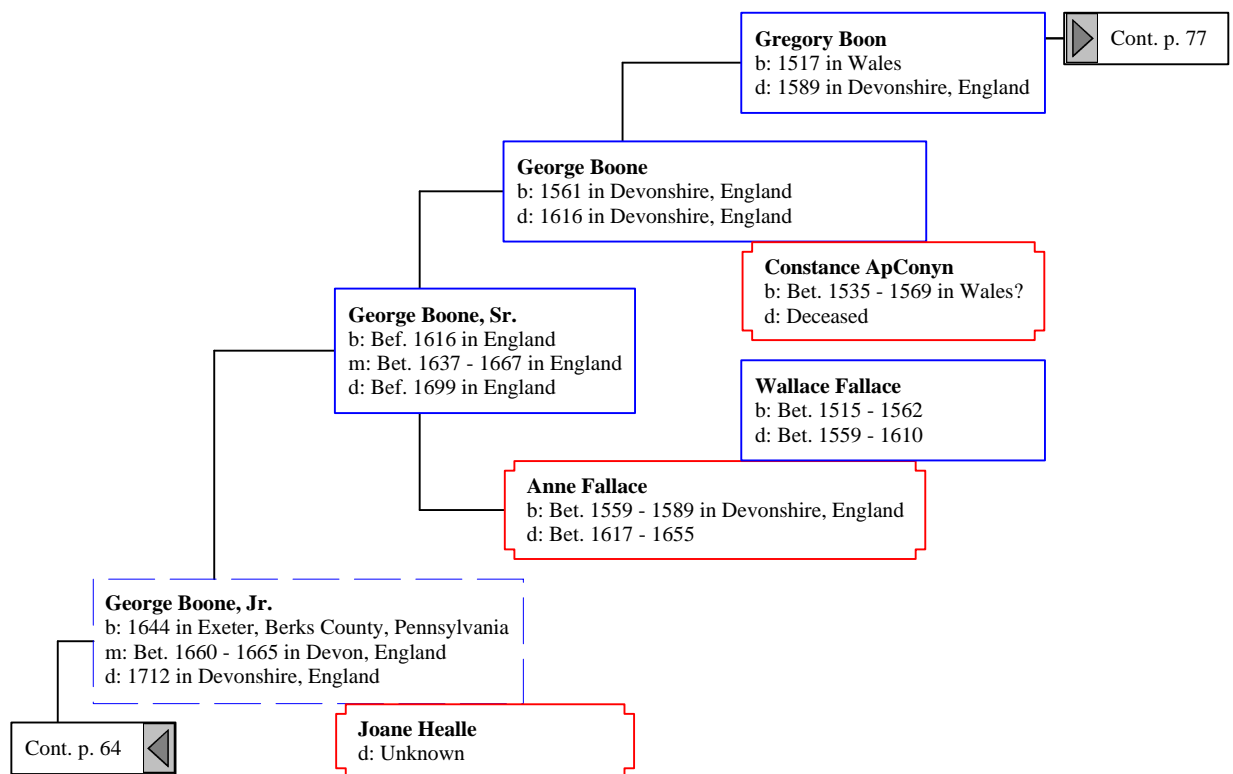

Elizabeth
b: Abt. 1808 in North Carolina
d: Bet. 1851 - 1854 in Jackson County, Alabama

Cont. p. 6

John Freeman
b: Abt. 1754
m: Aft. 1772
d: Bef. 1830

Lucy Freeman
b: Bef. May 1774 in Virginia?
d: 03 May 1826 in Morgon County, Georgia

John Webb

b: Bet. 1694 - 1695 in County Gloucester, England
m: 13 Sep 1720 in Gwynedd Meeting, Berks County, Pennsylvania
d: 18 Oct 1774 in Exeter, Berks County, Pennsylvania

Ann Horrod

b: 1661 in England
d: 1699 in England

Cont. p. 54

Hugh Le Despencer, The Elder
d: Unknown

Hugh Le Despencer, The Younger
b: 01 Mar 1261/62
m: 1306
d: 24 Nov 1326 in Hereford

Cont. p. 66 

Cont. p. 76 

King Ferdinand III
d: Unknown

Eleanor of Castile
b: Abt. 1244 in Castile, Spain
d: 29 Nov 1290 in Herdeby, Lincoln, England

Princess Joana
d: Unknown

The Dane Ansfried
d: Unknown

Unfroi Ansfred
d: Unknown

Cont. p. 88 