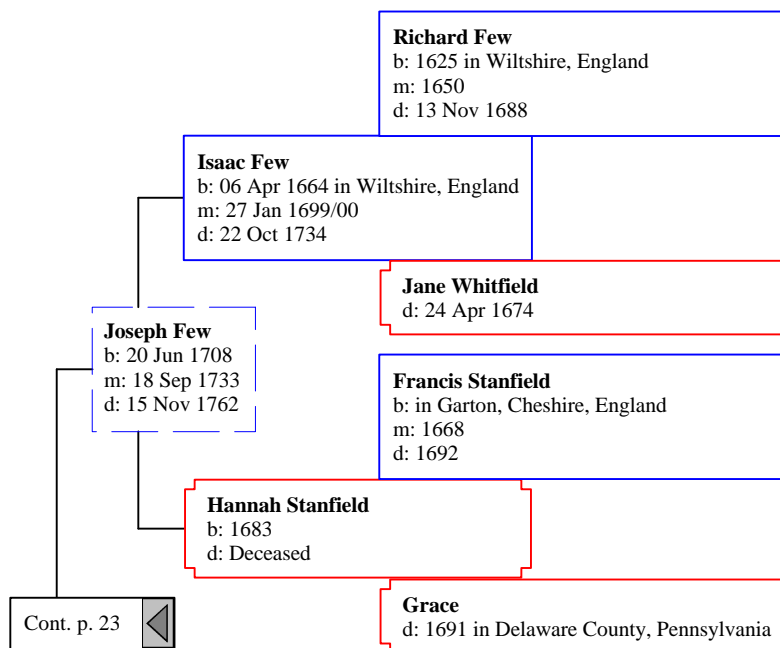

Cont. p. 3 

Horatio Alexander (Horacie) Anderson
b: Abt. 1804 in Buncombe, North Carolina
m: Bef. 1823
d: 21 Jun 1870 in Jackson County, Alabama

Sarah Jane Anderson
b: 13 Oct 1849 in Jackson County, Alabama
d: 15 Sep 1911 in Cullman County, Alabama

Elizabeth
b: Abt. 1808 in North Carolina
d: Bet. 1851 - 1854 in Jackson County, Alabama

Cont. p. 6

John Freeman
b: Abt. 1754
m: Aft. 1772
d: Bef. 1830

Lucy Freeman
b: Bef. May 1774 in Virginia?
d: 03 May 1826 in Morgon County, Georgia

Cont. p. 14 

Colonel White
b: Abt. 1785
d: Unknown

Ruth White
b: Abt. 1809
d: Abt. 1846

[2] William Oglvie, Sr.
b: 1690 in King and Queen County, Virginia
d: 1760 in North Carolina

[1] William Oglvie, Jr.
b: 17 Aug 1728 in Bertie County, North Carolina or Ireland
m: 1757 in Granville County, North Carolina
d: 06 Feb 1813 in College Grove, Williamson County, Tennessee

John Webb

b: Bet. 1694 - 1695 in County Gloucester, England
m: 13 Sep 1720 in Gwynedd Meeting, Berks County, Pennsylvania
d: 18 Oct 1774 in Exeter, Berks County, Pennsylvania

Ann Horrod

b: 1661 in England
d: 1699 in England