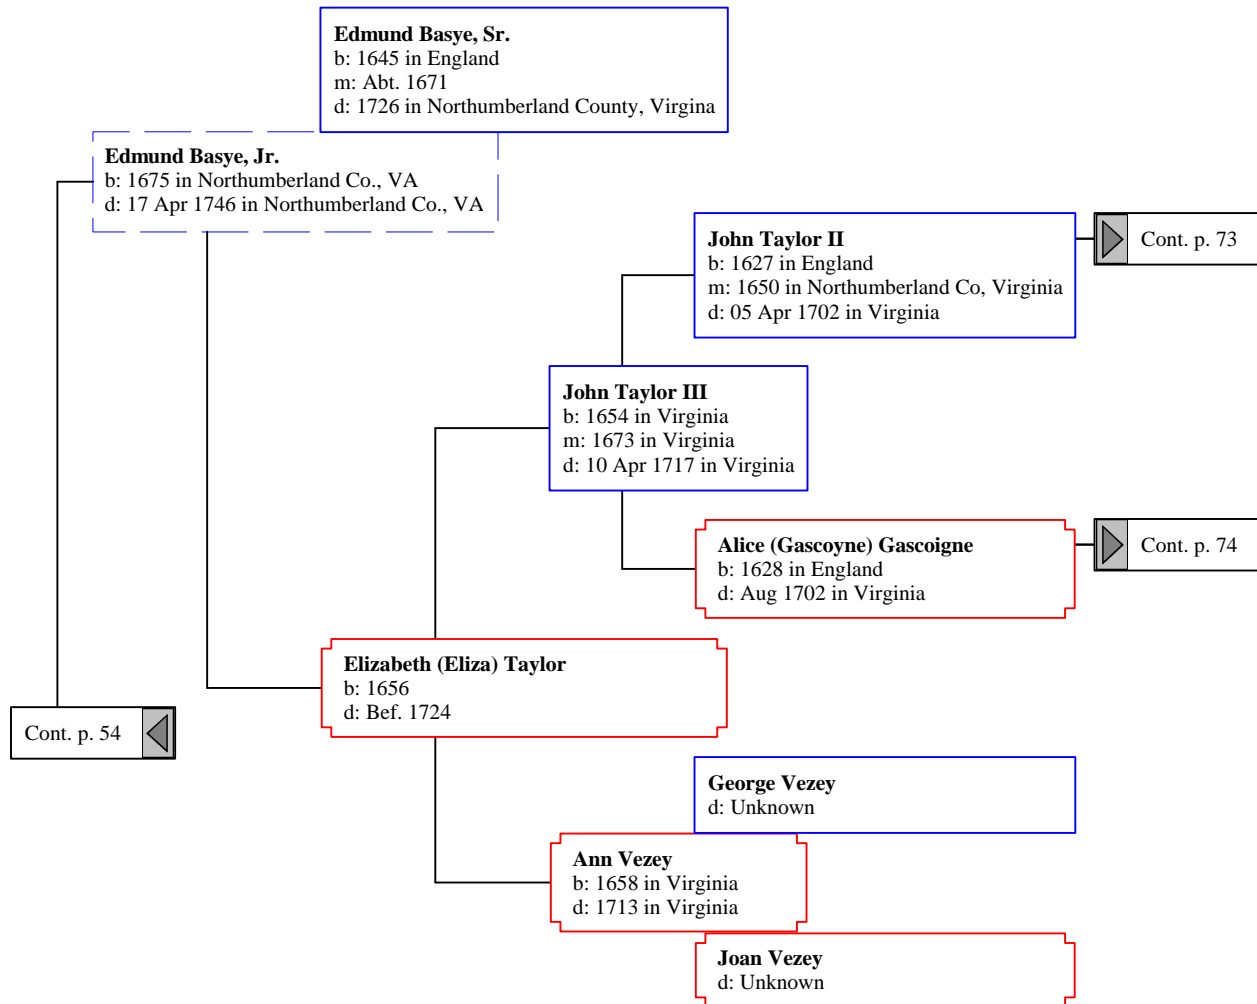

Elizabeth
b: Abt. 1808 in North Carolina
d: Bet. 1851 - 1854 in Jackson County, Alabama

Cont. p. 6

John Freeman
b: Abt. 1754
m: Aft. 1772
d: Bef. 1830

Lucy Freeman
b: Bef. May 1774 in Virginia?
d: 03 May 1826 in Morgon County, Georgia

John Webb

b: Bet. 1694 - 1695 in County Gloucester, England
m: 13 Sep 1720 in Gwynedd Meeting, Berks County, Pennsylvania
d: 18 Oct 1774 in Exeter, Berks County, Pennsylvania

Ann Horrod

b: 1661 in England
d: 1699 in England

Cont. p. 54

Hugh Le Despencer, The Elder
d: Unknown

Hugh Le Despencer, The Younger
b: 01 Mar 1261/62
m: 1306
d: 24 Nov 1326 in Hereford

Cont. p. 66 

Cont. p. 76 

King Ferdinand III
d: Unknown

Eleanor of Castile
b: Abt. 1244 in Castile, Spain
d: 29 Nov 1290 in Herdeby, Lincoln, England

Princess Joana
d: Unknown

The Dane Ansfried
d: Unknown

Unfroi Ansfred
d: Unknown

Cont. p. 88 