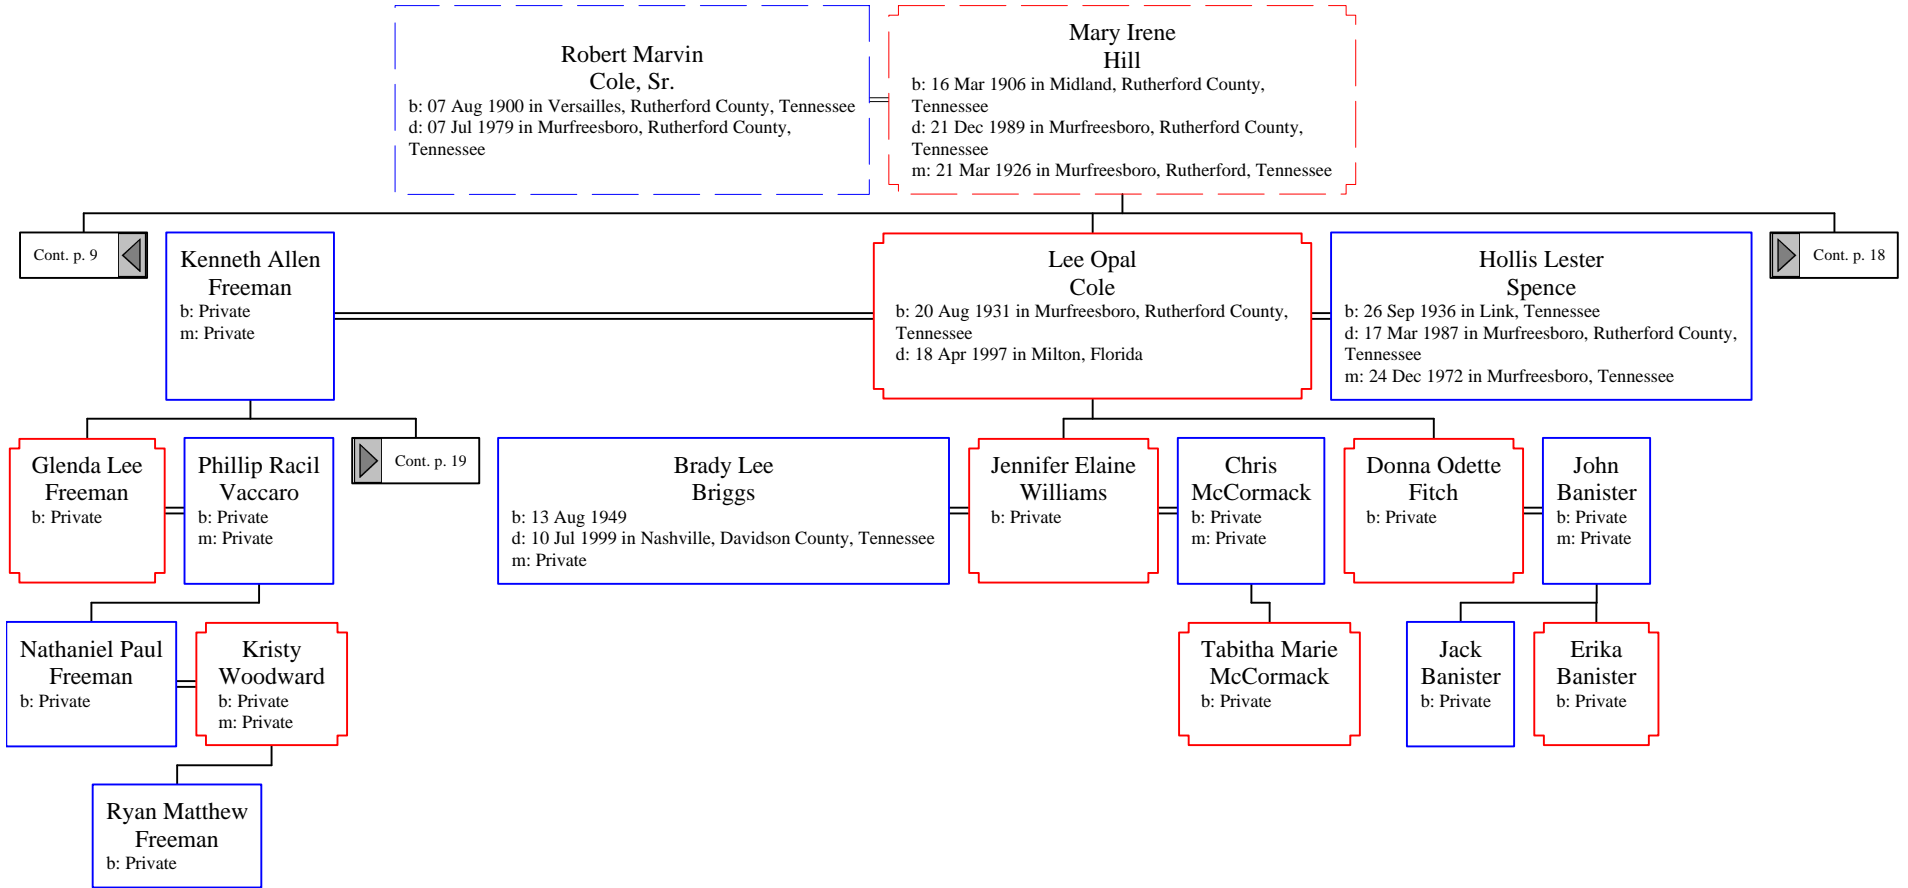

Descendants of John Cole - ©2010 www.ifreeman.com (5 of 20)

Descendants of John Cole - ©2010 www.ifreeman.com (6 of 20)

Descendants of John Cole - ©2010 www.ifreeman.com (7 of 20)

Descendants of John Cole - ©2010 www.ifreeman.com (8 of 20)

Descendants of John Cole - ©2010 www.ifreeman.com (9 of 20)

Descendants of John Cole - ©2010 www.ifreeman.com (10 of 20)

Descendants of John Cole - ©2010 www.ifreeman.com (11 of 20)

Descendants of John Cole - ©2010 www.ifreeman.com (12 of 20)

Descendants of John Cole - ©2010 www.ifreeman.com (13 of 20)

Descendants of John Cole - ©2010 www.ifreeman.com (14 of 20)

Descendants of John Cole - ©2010 www.ifreeman.com (15 of 20)

Descendants of John Cole - ©2010 www.ifreeman.com (16 of 20)

Cont. p. 11

Ruth Ester
Cole

b: Bet. 1903 - 1904

d: 31 Dec 1986 in Nashville, Davidson County, Tennessee

Richard Bradley
Blalock

d: Abt. 1980 in Nashville, Davidson County, Tennessee

m: Aft. 1955

Descendants of John Cole - ©2010 www.ifreeman.com (17 of 20)