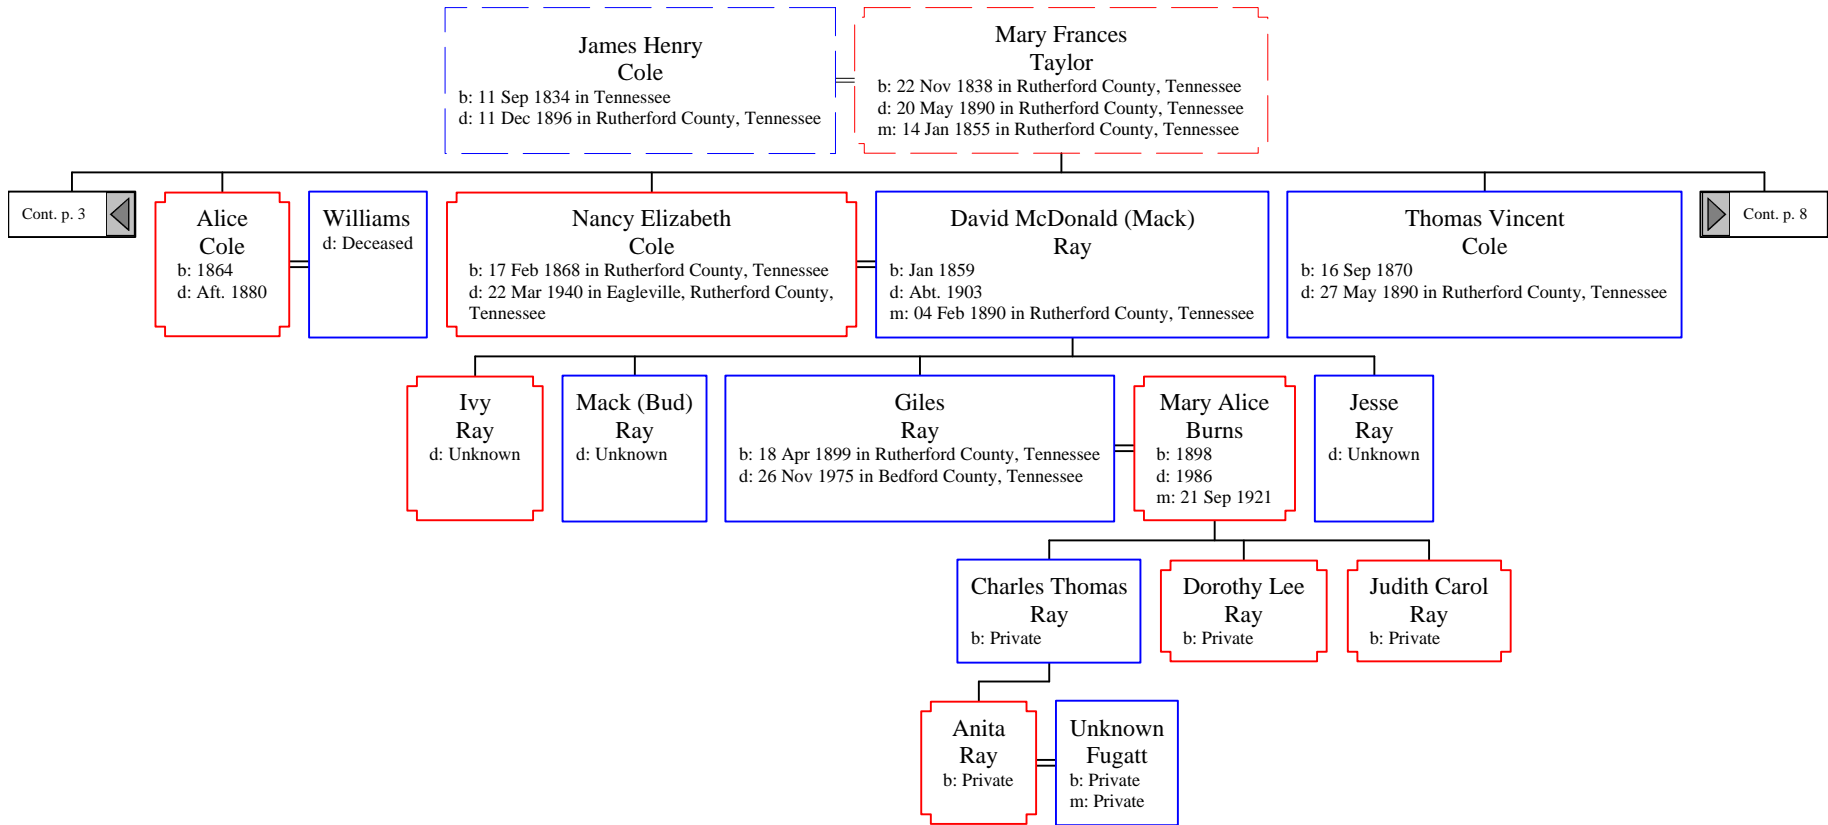

Descendants of John Cole - ©2010 www.ifreeman.com (1 of 20)

Descendants of John Cole - ©2010 www.ifreeman.com (2 of 20)

Descendants of John Cole - ©2010 www.ifreeman.com (3 of 20)

Descendants of John Cole - ©2010 www.ifreeman.com (4 of 20)

Descendants of John Cole - ©2010 www.ifreeman.com (5 of 20)

Descendants of John Cole - ©2010 www.ifreeman.com (6 of 20)

Descendants of John Cole - ©2010 www.ifreeman.com (7 of 20)

Descendants of John Cole - ©2010 www.ifreeman.com (8 of 20)

Cont. p. 11

Ruth Ester
Cole

b: Bet. 1903 - 1904

d: 31 Dec 1986 in Nashville, Davidson County, Tennessee

Richard Bradley
Blalock

d: Abt. 1980 in Nashville, Davidson County, Tennessee

m: Aft. 1955

Descendants of John Cole - ©2010 www.ifreeman.com (17 of 20)