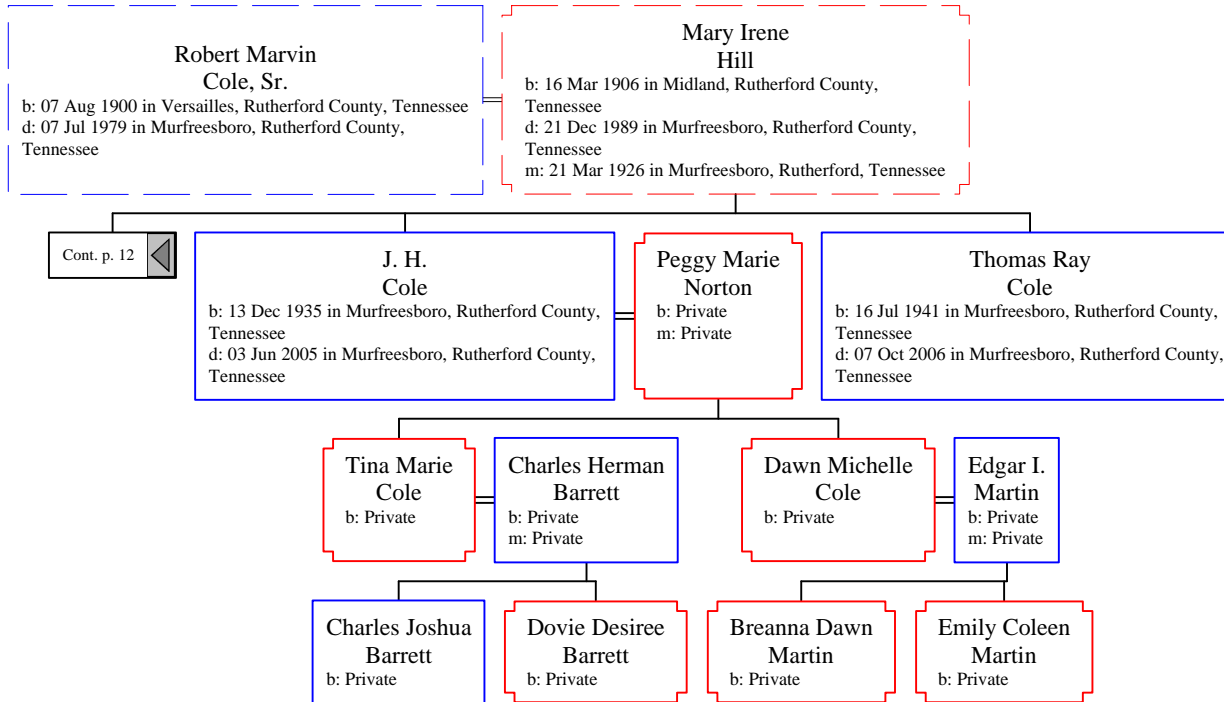

Descendants of John Cole - ©2010 www.ifreeman.com (18 of 20)