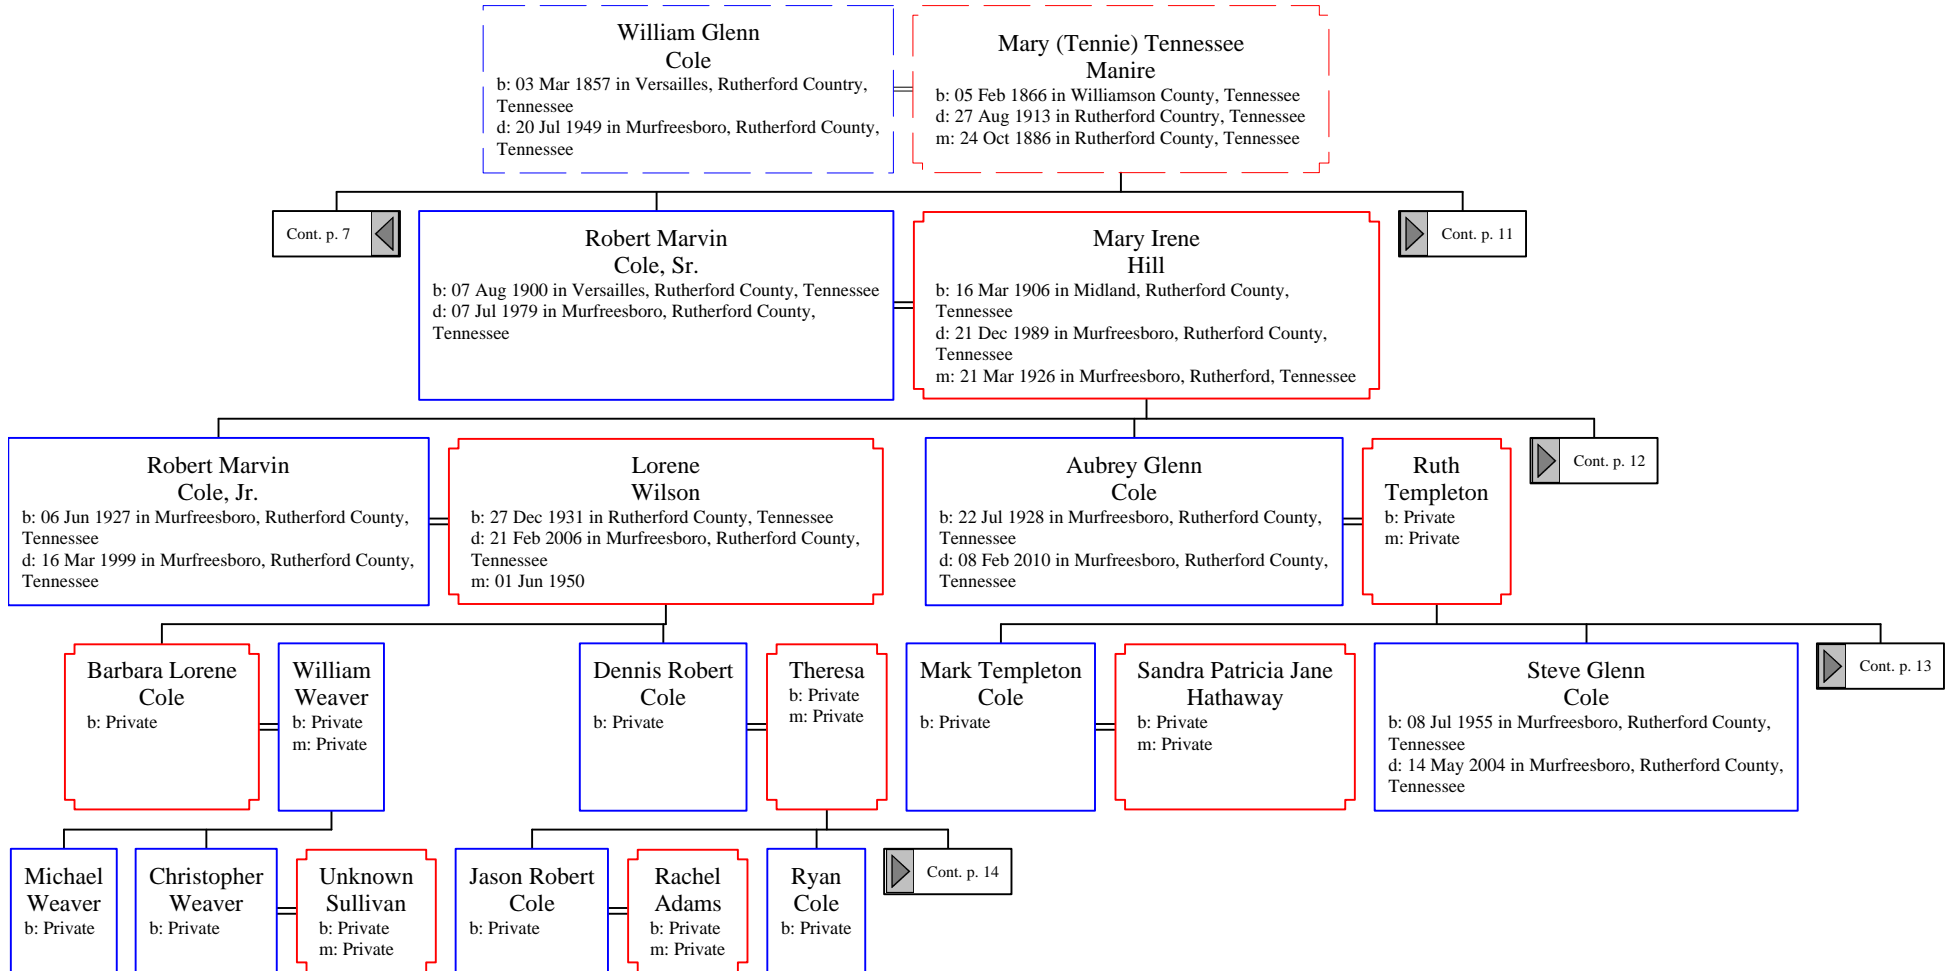

Descendants of John Cole - ©2010 www.ifreeman.com (1 of 20)

Descendants of John Cole - ©2010 www.ifreeman.com (2 of 20)

Descendants of John Cole - ©2010 www.ifreeman.com (3 of 20)

Descendants of John Cole - ©2010 www.ifreeman.com (4 of 20)

Descendants of John Cole - ©2010 www.ifreeman.com (5 of 20)

Descendants of John Cole - ©2010 www.ifreeman.com (6 of 20)

Descendants of John Cole - ©2010 www.ifreeman.com (7 of 20)

Descendants of John Cole - ©2010 www.ifreeman.com (8 of 20)

Descendants of John Cole - ©2010 www.ifreeman.com (9 of 20)

Descendants of John Cole - ©2010 www.ifreeman.com (10 of 20)

Descendants of John Cole - ©2010 www.ifreeman.com (11 of 20)

Descendants of John Cole - ©2010 www.ifreeman.com (12 of 20)

Cont. p. 11

Ruth Ester
Cole

b: Bet. 1903 - 1904

d: 31 Dec 1986 in Nashville, Davidson County, Tennessee

Richard Bradley
Blalock

d: Abt. 1980 in Nashville, Davidson County, Tennessee

m: Aft. 1955

Descendants of John Cole - ©2010 www.ifreeman.com (17 of 20)