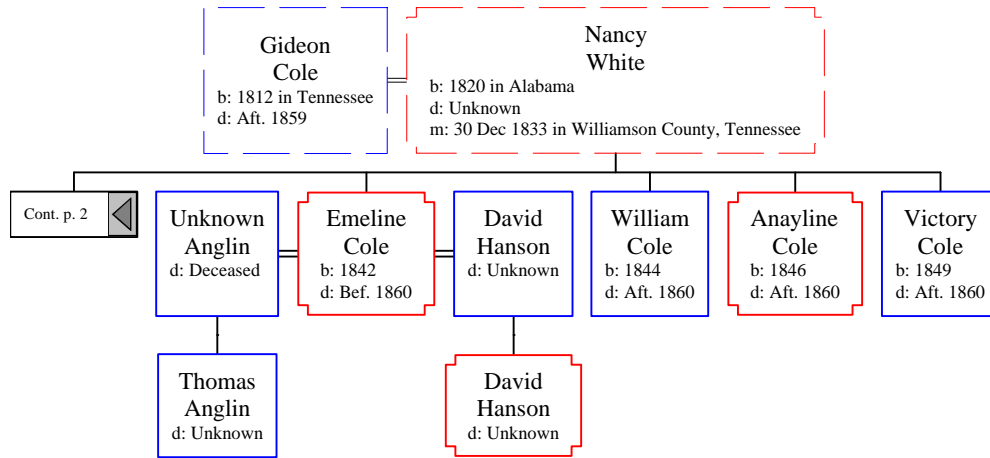

Descendants of John Cole - ©2010 www.ifreeman.com (1 of 20)

Descendants of John Cole - ©2010 www.ifreeman.com (2 of 20)

Descendants of John Cole - ©2010 www.ifreeman.com (3 of 20)

Descendants of John Cole - ©2010 www.ifreeman.com (4 of 20)

Cont. p. 11

Ruth Ester
Cole

b: Bet. 1903 - 1904

d: 31 Dec 1986 in Nashville, Davidson County, Tennessee

Richard Bradley
Blalock

d: Abt. 1980 in Nashville, Davidson County, Tennessee

m: Aft. 1955

Descendants of John Cole - ©2010 www.ifreeman.com (17 of 20)