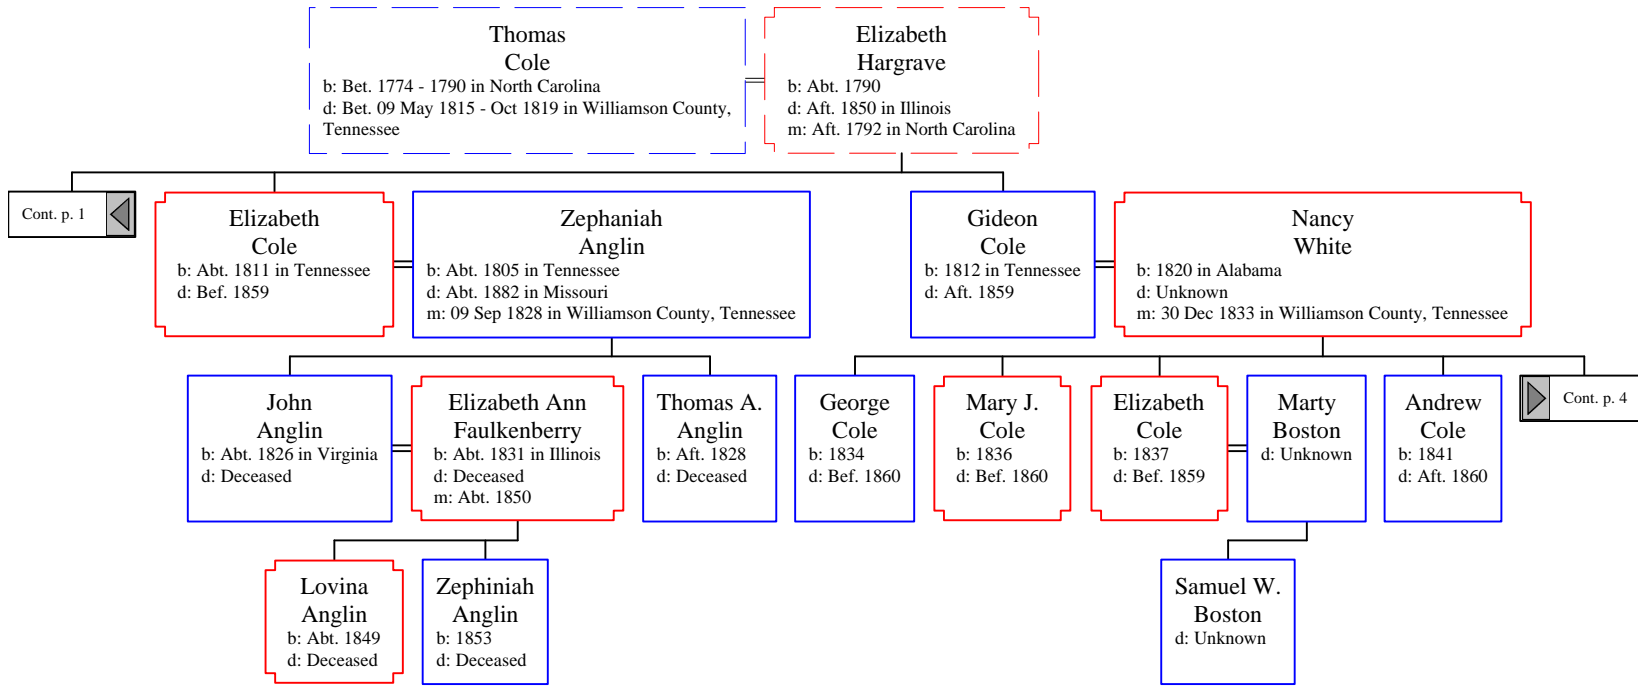

Descendants of John Cole - ©2010 www.ifreeman.com (1 of 20)

Descendants of John Cole - ©2010 www.ifreeman.com (2 of 20)

Descendants of John Cole - ©2010 www.ifreeman.com (3 of 20)

Descendants of John Cole - ©2010 www.ifreeman.com (4 of 20)

Descendants of John Cole - ©2010 www.ifreeman.com (5 of 20)

Descendants of John Cole - ©2010 www.ifreeman.com (6 of 20)

Descendants of John Cole - ©2010 www.ifreeman.com (7 of 20)

Descendants of John Cole - ©2010 www.ifreeman.com (8 of 20)

Cont. p. 11

Ruth Ester
Cole

b: Bet. 1903 - 1904

d: 31 Dec 1986 in Nashville, Davidson County, Tennessee

Richard Bradley
Blalock

d: Abt. 1980 in Nashville, Davidson County, Tennessee

m: Aft. 1955

Descendants of John Cole - ©2010 www.ifreeman.com (17 of 20)