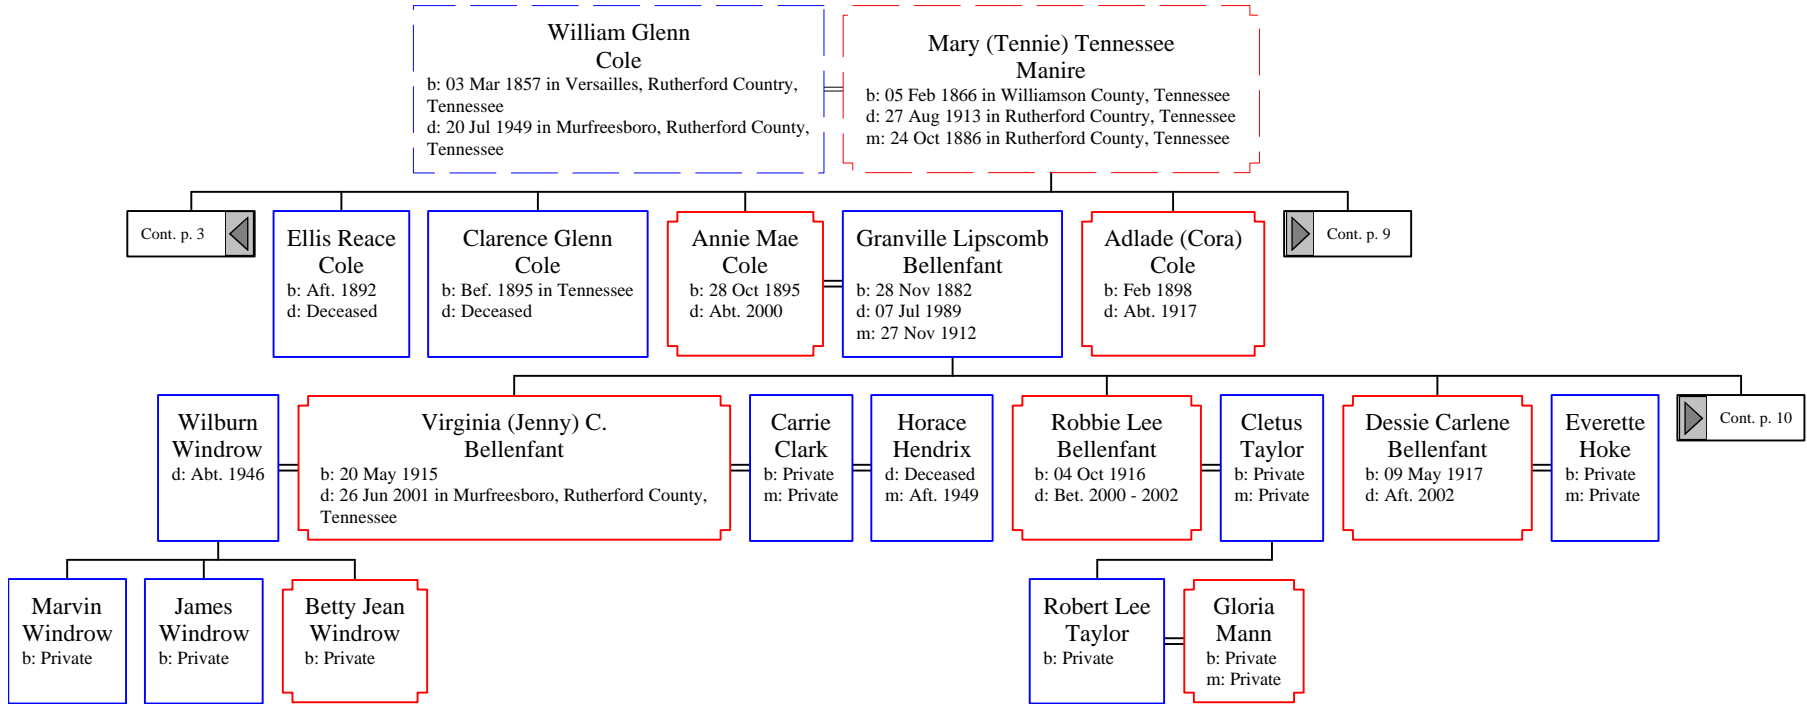

Descendants of John Cole - ©2010 www.ifreeman.com (1 of 20)

Descendants of John Cole - ©2010 www.ifreeman.com (2 of 20)

Descendants of John Cole - ©2010 www.ifreeman.com (3 of 20)

Descendants of John Cole - ©2010 www.ifreeman.com (4 of 20)

Descendants of John Cole - ©2010 www.ifreeman.com (5 of 20)

Descendants of John Cole - ©2010 www.ifreeman.com (6 of 20)

Descendants of John Cole - ©2010 www.ifreeman.com (7 of 20)

Descendants of John Cole - ©2010 www.ifreeman.com (8 of 20)

Cont. p. 11

Ruth Ester
Cole

b: Bet. 1903 - 1904

d: 31 Dec 1986 in Nashville, Davidson County, Tennessee

Richard Bradley
Blalock

d: Abt. 1980 in Nashville, Davidson County, Tennessee

m: Aft. 1955

Descendants of John Cole - ©2010 www.ifreeman.com (17 of 20)