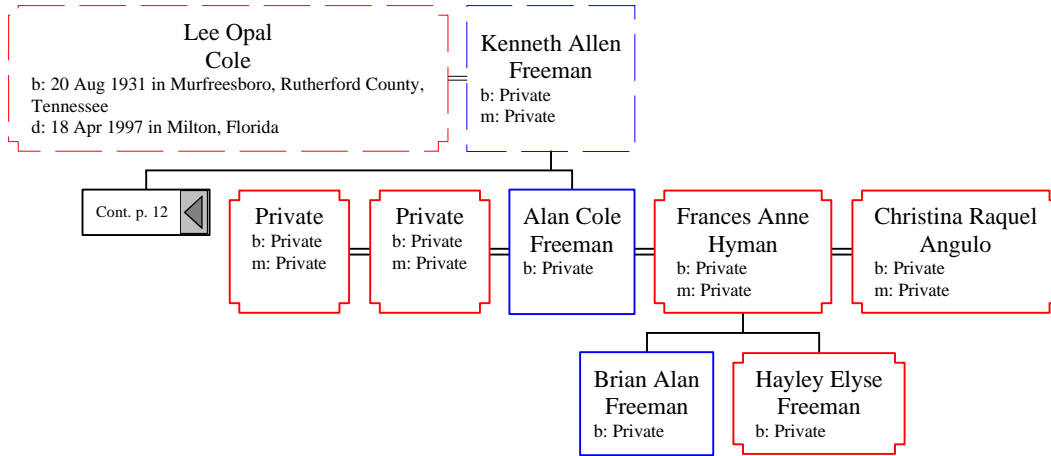

Descendants of John Cole - ©2010 www.ifreeman.com (19 of 20)