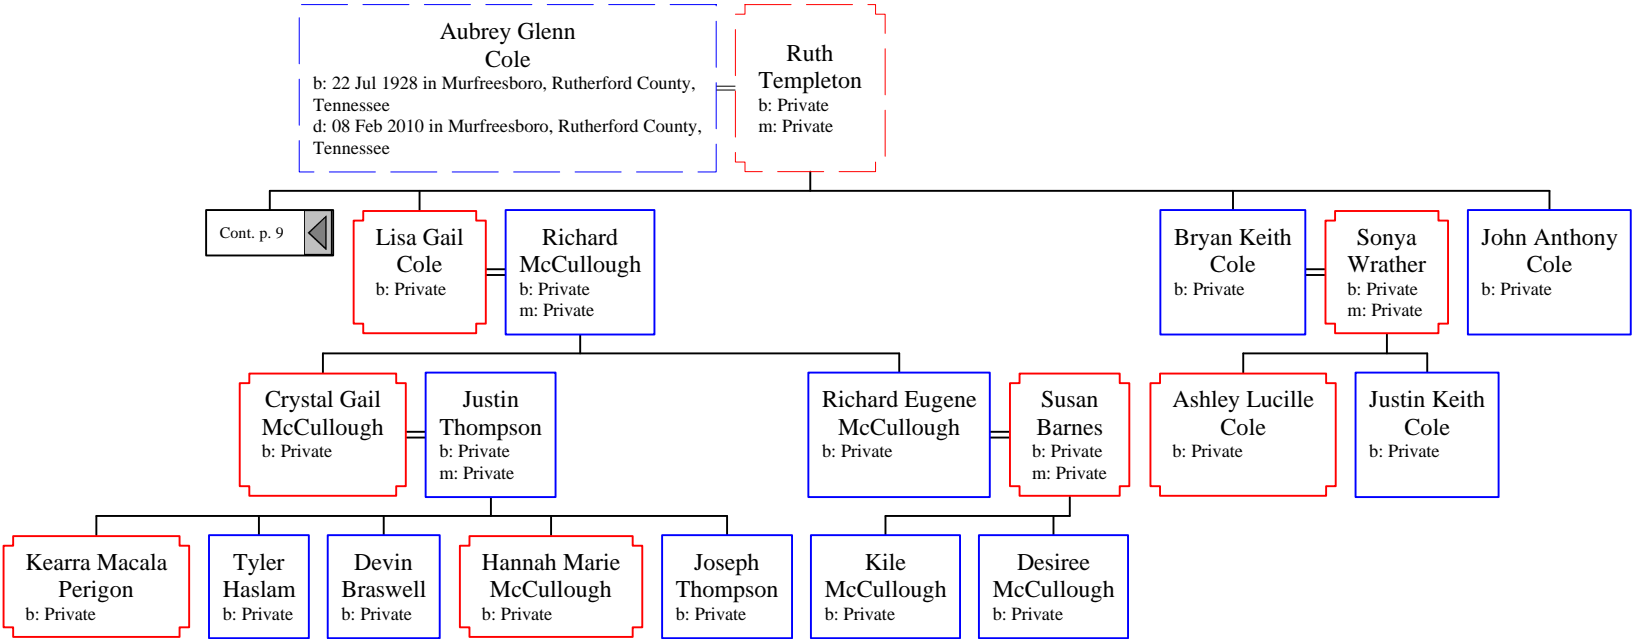

Descendants of John Cole - ©2010 www.ifreeman.com (13 of 20)