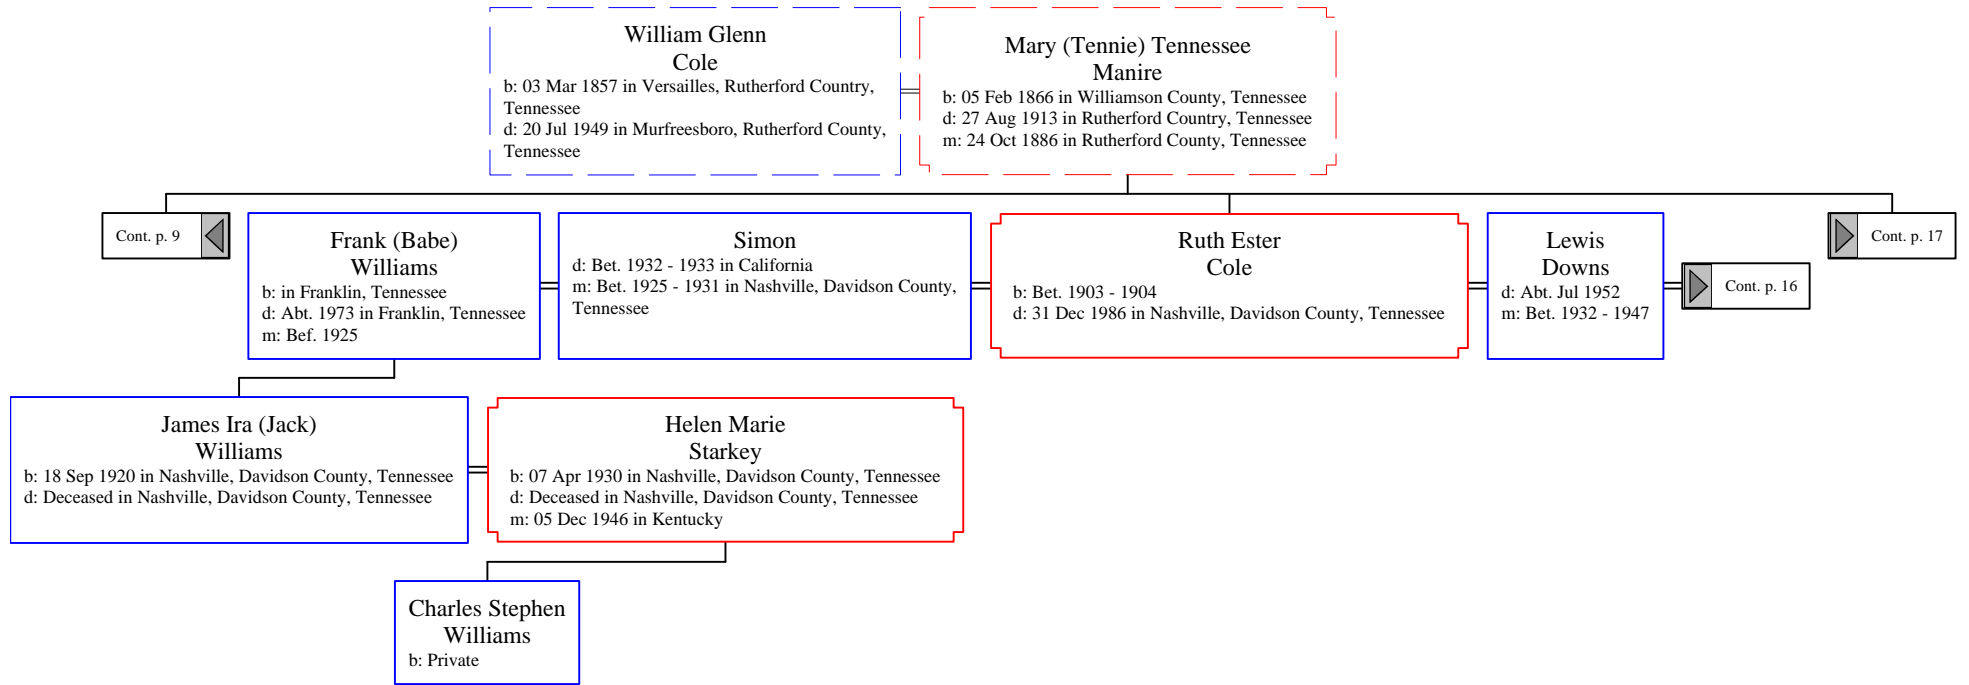

Descendants of John Cole - ©2010 www.ifreeman.com (1 of 20)

Descendants of John Cole - ©2010 www.ifreeman.com (2 of 20)

Descendants of John Cole - ©2010 www.ifreeman.com (3 of 20)

Descendants of John Cole - ©2010 www.ifreeman.com (4 of 20)

Descendants of John Cole - ©2010 www.ifreeman.com (5 of 20)

Descendants of John Cole - ©2010 www.ifreeman.com (6 of 20)

Descendants of John Cole - ©2010 www.ifreeman.com (7 of 20)

Descendants of John Cole - ©2010 www.ifreeman.com (8 of 20)

Descendants of John Cole - ©2010 www.ifreeman.com (9 of 20)

Descendants of John Cole - ©2010 www.ifreeman.com (10 of 20)

Descendants of John Cole - ©2010 www.ifreeman.com (11 of 20)

Descendants of John Cole - ©2010 www.ifreeman.com (12 of 20)

Cont. p. 11

Ruth Ester
Cole

b: Bet. 1903 - 1904

d: 31 Dec 1986 in Nashville, Davidson County, Tennessee

Richard Bradley
Blalock

d: Abt. 1980 in Nashville, Davidson County, Tennessee

m: Aft. 1955

Descendants of John Cole - ©2010 www.ifreeman.com (17 of 20)