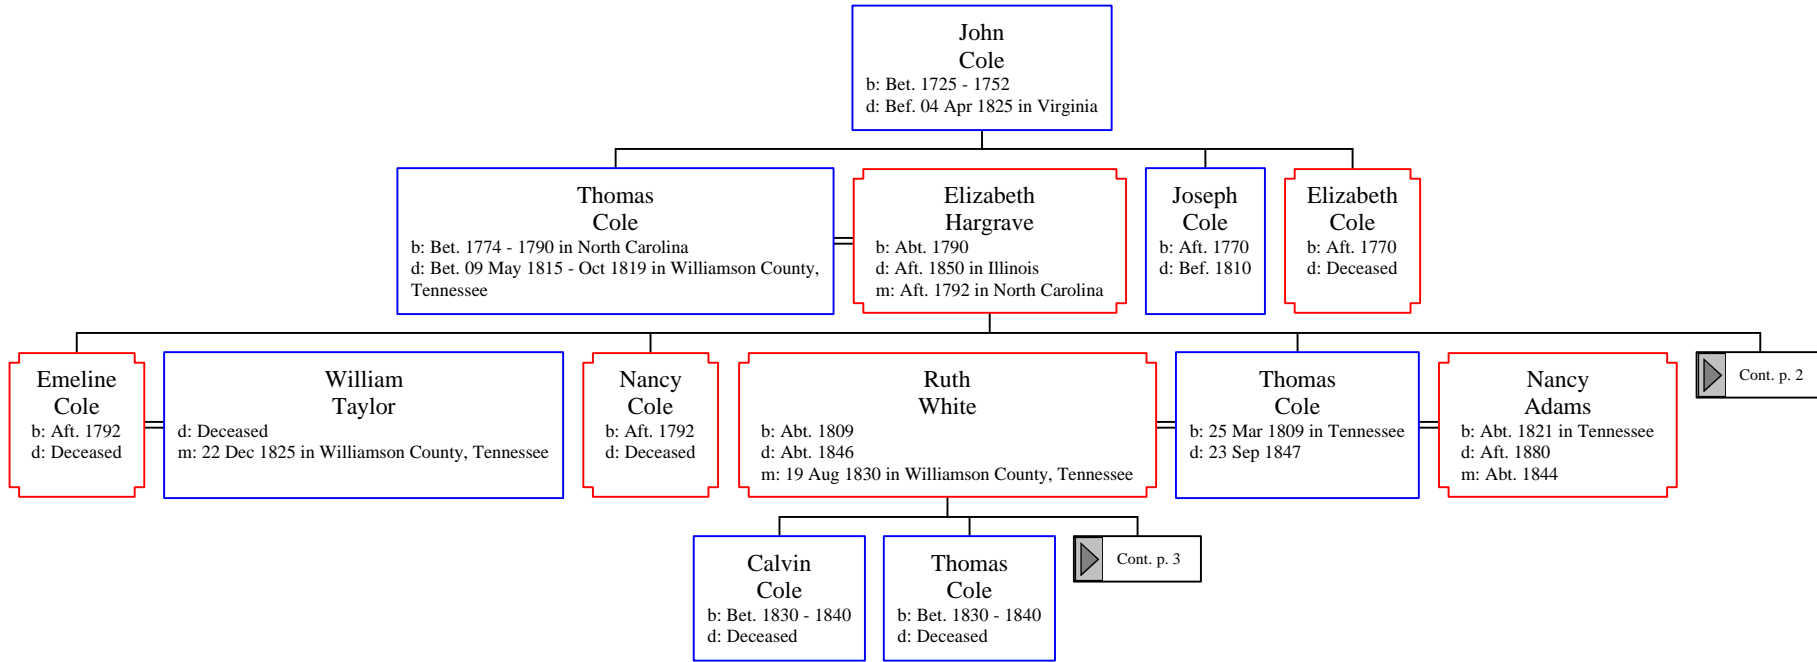

Descendants of John Cole - ©2010 www.ifreeman.com (1 of 20)

Descendants of John Cole - ©2010 www.ifreeman.com (2 of 20)

Descendants of John Cole - ©2010 www.ifreeman.com (3 of 20)

Descendants of John Cole - ©2010 www.ifreeman.com (4 of 20)

Descendants of John Cole - ©2010 www.ifreeman.com (5 of 20)

Descendants of John Cole - ©2010 www.ifreeman.com (6 of 20)

Descendants of John Cole - ©2010 www.ifreeman.com (7 of 20)

Descendants of John Cole - ©2010 www.ifreeman.com (8 of 20)

Cont. p. 11

Ruth Ester
Cole

b: Bet. 1903 - 1904

d: 31 Dec 1986 in Nashville, Davidson County, Tennessee

Richard Bradley
Blalock

d: Abt. 1980 in Nashville, Davidson County, Tennessee

m: Aft. 1955

Descendants of John Cole - ©2010 www.ifreeman.com (17 of 20)