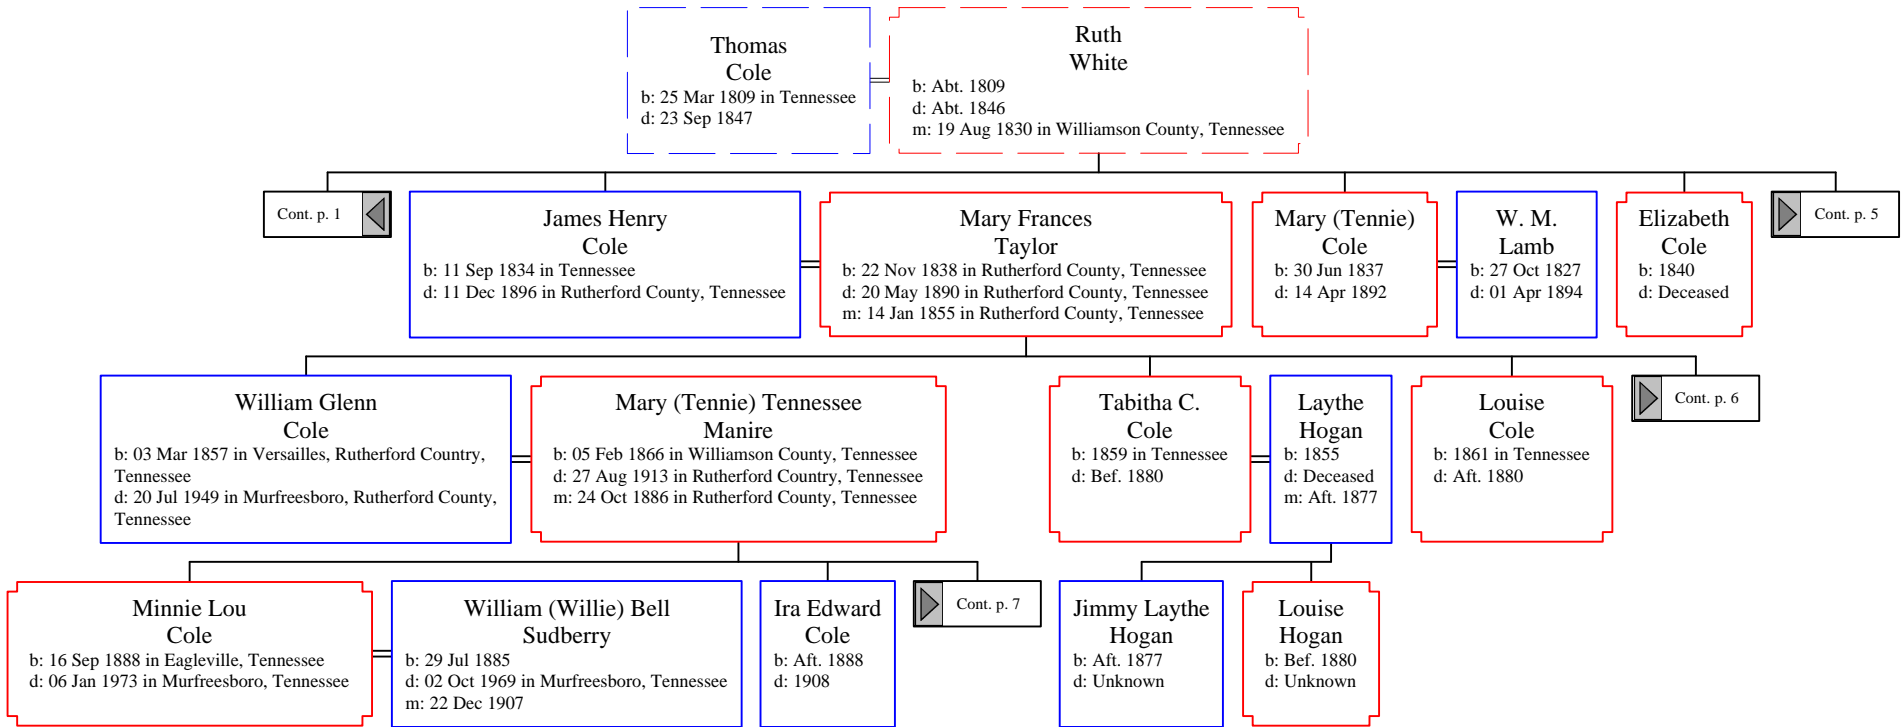

Descendants of John Cole - ©2010 www.ifreeman.com (1 of 20)

Descendants of John Cole - ©2010 www.ifreeman.com (2 of 20)

Descendants of John Cole - ©2010 www.ifreeman.com (3 of 20)

Descendants of John Cole - ©2010 www.ifreeman.com (4 of 20)

Descendants of John Cole - ©2010 www.ifreeman.com (5 of 20)

Descendants of John Cole - ©2010 www.ifreeman.com (6 of 20)

Descendants of John Cole - ©2010 www.ifreeman.com (7 of 20)

Descendants of John Cole - ©2010 www.ifreeman.com (8 of 20)

Cont. p. 11

Ruth Ester
Cole

b: Bet. 1903 - 1904

d: 31 Dec 1986 in Nashville, Davidson County, Tennessee

Richard Bradley
Blalock

d: Abt. 1980 in Nashville, Davidson County, Tennessee

m: Aft. 1955

Descendants of John Cole - ©2010 www.ifreeman.com (17 of 20)