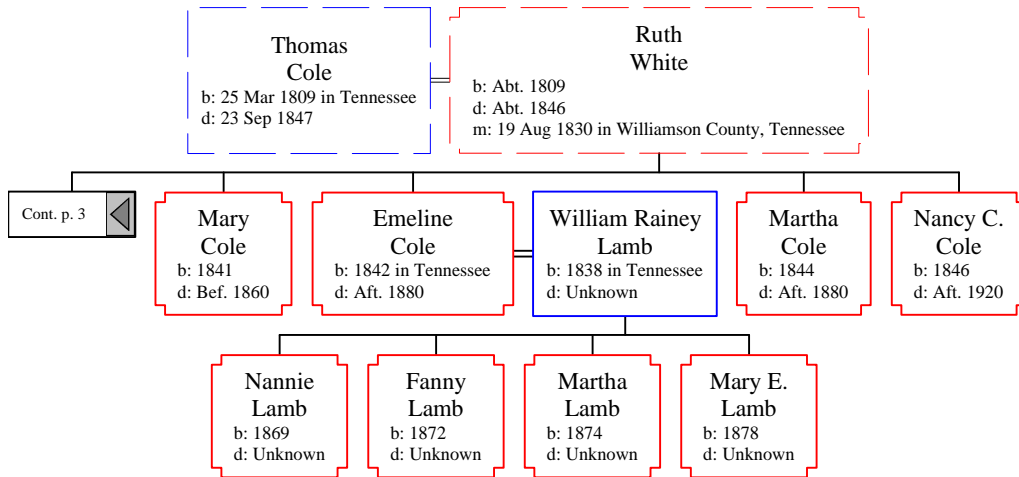

Descendants of John Cole - ©2010 www.ifreeman.com (1 of 20)

Descendants of John Cole - ©2010 www.ifreeman.com (2 of 20)

Descendants of John Cole - ©2010 www.ifreeman.com (3 of 20)

Descendants of John Cole - ©2010 www.ifreeman.com (4 of 20)

Descendants of John Cole - ©2010 www.ifreeman.com (5 of 20)

Descendants of John Cole - ©2010 www.ifreeman.com (6 of 20)

Descendants of John Cole - ©2010 www.ifreeman.com (7 of 20)

Descendants of John Cole - ©2010 www.ifreeman.com (8 of 20)

Cont. p. 11

Ruth Ester
Cole

b: Bet. 1903 - 1904

d: 31 Dec 1986 in Nashville, Davidson County, Tennessee

Richard Bradley
Blalock

d: Abt. 1980 in Nashville, Davidson County, Tennessee

m: Aft. 1955

Descendants of John Cole - ©2010 www.ifreeman.com (17 of 20)